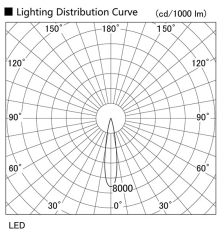

Item no. DD105-3215MB9030

Series Name: Φ 100 Lens type Adjustable downlight, Antiglare

Installation	Recessed mount
Type	
Fixture wattage	31.8W
Beam angle	18 deg
Color Temp.	3000K
CRI	Ra>90
Luminous	2385 lm
Body	Die-cast aluminum alloy
Body finish	N/A
Trim finish	Black
Reflector finish	Mirror
IP Rate	IP20
Light source	COB module
Input Voltage	AC220~240V
Dimming Type	Non-Dimmable
Certificate	CCC
Cut Hole	100mm

Height (Weight)	
31.8W	152 (0.9kg)
24.3W	152 (0.9kg)
21.0W	115 (0.8kg)
14.0W	115 (0.8kg)