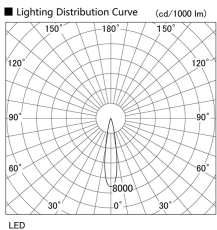

Item no. DD105-3215MB9030

Series Name: Φ 100 Lens type Adjustable downlight, Antiglare

Installation	Recessed mount
Type	Φ 100 Lens type Adjustable downlight, Antiglare
Fixture wattage	31.8W
Beam angle	18 deg
Color Temp.	3000K
CRI	Ra>90
Luminous	2385 lm
Body	Die-cast aluminum alloy
Body finish	N/A
Trim finish	Black
Reflector finish	Mirror
IP Rate	IP20
Light source	COB module
Input Voltage	AC220~240V
Dimming Type	Non-Dimmable
Certificate	CCC
Cut Hole	100mm

Height (Weight)	
31.8W	152 (0.9kg)
24.3W	152 (0.9kg)
21.0W	115 (0.8kg)
14.0W	115 (0.8kg)