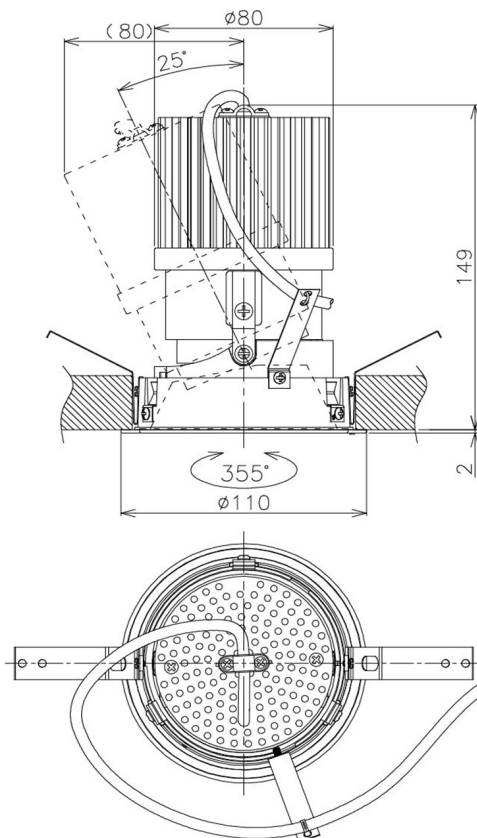

Item no. DD105-3215MB9030

Series Name: Φ 100 Lens type Adjustable downlight, Antiglare

Installation	Recessed mount
Type	Φ 100 Lens type Adjustable downlight, Antiglare
Fixture wattage	31.8W
Beam angle	18 deg
Color Temp.	3000K
CRI	Ra>90
Luminous	2385 lm
Body	Die-cast aluminum alloy
Body finish	N/A
Trim finish	Black
Reflector finish	Mirror
IP Rate	IP20
Light source	COB module
Input Voltage	AC220~240V
Dimming Type	Non-Dimmable
Certificate	CCC
Cut Hole	100mm

Height (Weight)	
31.8W	152 (0.9kg)
24.3W	152 (0.9kg)
21.0W	115 (0.8kg)
14.0W	115 (0.8kg)