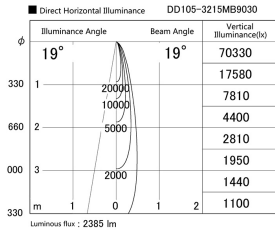

Item no. DD105-3215MB9030

Series Name: Φ 100 Lens type Adjustable downlight, Antiglare

Installation	Recessed mount
Type	
Fixture wattage	31.8W
Beam angle	18 deg
Color Temp.	3000K
CRI	Ra>90
Luminous	2385 lm
Body	Die-cast aluminum alloy
Body finish	N/A
Trim finish	Black
Reflector finish	Mirror
IP Rate	IP20
Light source	COB module
Input Voltage	AC220~240V
Dimming Type	Non-Dimmable
Certificate	CCC
Cut Hole	100mm

Height (Weight)	
31.8W	152 (0.9kg)
24.3W	152 (0.9kg)
21.0W	115 (0.8kg)
14.0W	115 (0.8kg)