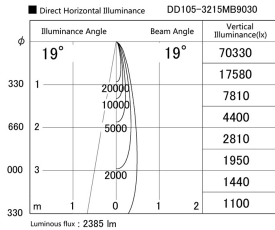

Item no. DD105-3215MB9030

Series Name: Φ 100 Lens type Adjustable downlight, Antiglare

Installation	Recessed mount
Type	Φ 100 Lens type Adjustable downlight, Antiglare
Fixture wattage	31.8W
Beam angle	18 deg
Color Temp.	3000K
CRI	Ra>90
Luminous	2385 lm
Body	Die-cast aluminum alloy
Body finish	N/A
Trim finish	Black
Reflector finish	Mirror
IP Rate	IP20
Light source	COB module
Input Voltage	AC220~240V
Dimming Type	Non-Dimmable
Certificate	CCC
Cut Hole	100mm

Height (Weight)	
31.8W	152 (0.9kg)
24.3W	152 (0.9kg)
21.0W	115 (0.8kg)
14.0W	115 (0.8kg)