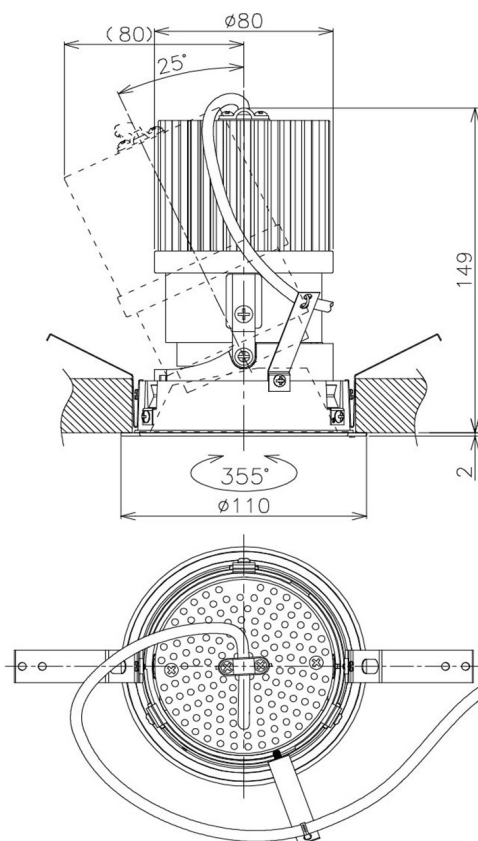

Item no. DD105-3215MB9035

Series Name: Φ 100 Lens type Adjustable downlight, Antiglare

Installation	Recessed mount
Type	
Fixture wattage	31.8W
Beam angle	18 deg
Color Temp.	3500K
CRI	Ra>90
Luminous	2505 lm
Body	Die-cast aluminum alloy
Body finish	N/A
Trim finish	Black
Reflector finish	Mirror
IP Rate	IP20
Light source	COB module
Input Voltage	AC220~240V
Dimming Type	Non-Dimmable
Certificate	CCC
Cut Hole	100mm

Height (Weight)	
31.8W	152 (0.9kg)
24.3W	152 (0.9kg)
21.0W	115 (0.8kg)
14.0W	115 (0.8kg)