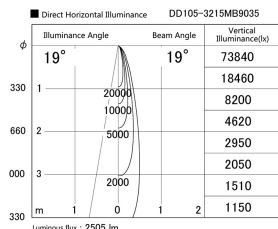

Item no. DD105-3215MB9035

Series Name: Φ 100 Lens type Adjustable downlight, Antiglare

Installation	Recessed mount
Type	
Fixture wattage	31.8W
Beam angle	18 deg
Color Temp.	3500K
CRI	Ra>90
Luminous	2505 lm
Body	Die-cast aluminum alloy
Body finish	N/A
Trim finish	Black
Reflector finish	Mirror
IP Rate	IP20
Light source	COB module
Input Voltage	AC220~240V
Dimming Type	Non-Dimmable
Certificate	CCC
Cut Hole	100mm

Height (Weight)	
31.8W	152 (0.9kg)
24.3W	152 (0.9kg)
21.0W	115 (0.8kg)
14.0W	115 (0.8kg)