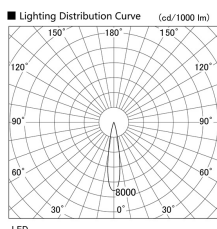

Item no. DD105-3215MB9035

Series Name: Φ 100 Lens type Adjustable downlight, Antiglare

Installation	Recessed mount
Type	
Fixture wattage	31.8W
Beam angle	18 deg
Color Temp.	3500K
CRI	Ra>90
Luminous	2505 lm
Body	Die-cast aluminum alloy
Body finish	N/A
Trim finish	Black
Reflector finish	Mirror
IP Rate	IP20
Light source	COB module
Input Voltage	AC220~240V
Dimming Type	Non-Dimmable
Certificate	CCC
Cut Hole	100mm

Height (Weight)	
31.8W	152 (0.9kg)
24.3W	152 (0.9kg)
21.0W	115 (0.8kg)
14.0W	115 (0.8kg)