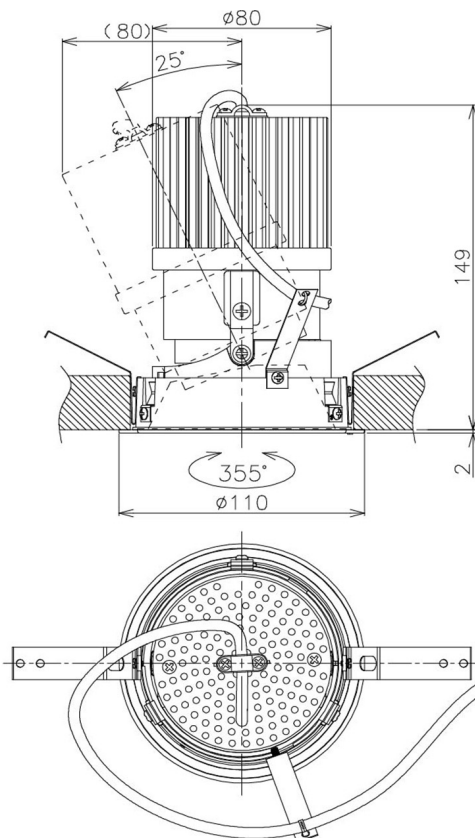

Item no. DD105-3215MB9040

Series Name:  $\Phi$ 100 Lens type Adjustable downlight, Antiglare

Installation	Recessed mount
Type	$\Phi$ 100 Lens type Adjustable downlight, Antiglare
Fixture wattage	31.8W
Beam angle	18 deg
Color Temp.	4000K
CRI	Ra>90
Luminous	2575 lm
Body	Die-cast aluminum alloy
Body finish	N/A
Trim finish	Black
Reflector finish	Mirror
IP Rate	IP20
Light source	COB module
Input Voltage	AC220~240V
Dimming Type	Non-Dimmable
Certificate	CCC
Cut Hole	100mm

Height (Weight)	
31.8W	152 (0.9kg)
24.3W	152 (0.9kg)
21.0W	115 (0.8kg)
14.0W	115 (0.8kg)