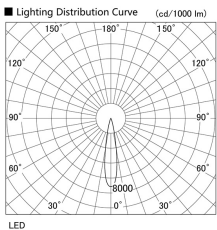

Item no. DD105-3215MB9040

Series Name: Φ 100 Lens type Adjustable downlight, Antiglare

Installation	Recessed mount
Type	
Fixture wattage	31.8W
Beam angle	18 deg
Color Temp.	4000K
CRI	Ra>90
Luminous	2575 lm
Body	Die-cast aluminum alloy
Body finish	N/A
Trim finish	Black
Reflector finish	Mirror
IP Rate	IP20
Light source	COB module
Input Voltage	AC220~240V
Dimming Type	Non-Dimmable
Certificate	CCC
Cut Hole	100mm

Height (Weight)	
31.8W	152 (0.9kg)
24.3W	152 (0.9kg)
21.0W	115 (0.8kg)
14.0W	115 (0.8kg)