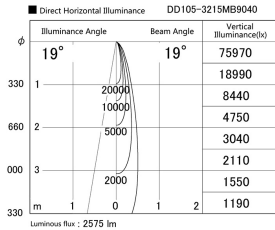

Item no. DD105-3215MB9040

Series Name:  $\Phi$ 100 Lens type Adjustable downlight, Antiglare

Installation	Recessed mount
Type	$\Phi$ 100 Lens type Adjustable downlight, Antiglare
Fixture wattage	31.8W
Beam angle	18 deg
Color Temp.	4000K
CRI	Ra>90
Luminous	2575 lm
Body	Die-cast aluminum alloy
Body finish	N/A
Trim finish	Black
Reflector finish	Mirror
IP Rate	IP20
Light source	COB module
Input Voltage	AC220~240V
Dimming Type	Non-Dimmable
Certificate	CCC
Cut Hole	100mm

Height (Weight)	
31.8W	152 (0.9kg)
24.3W	152 (0.9kg)
21.0W	115 (0.8kg)
14.0W	115 (0.8kg)