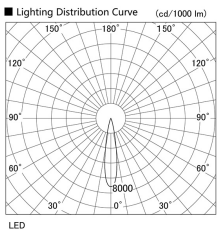

Item no. DD105-3215MB9040

Series Name:  $\Phi$ 100 Lens type Adjustable downlight, Antiglare

Installation	Recessed mount
Type	$\Phi$ 100 Lens type Adjustable downlight, Antiglare
Fixture wattage	31.8W
Beam angle	18 deg
Color Temp.	4000K
CRI	Ra>90
Luminous	2575 lm
Body	Die-cast aluminum alloy
Body finish	N/A
Trim finish	Black
Reflector finish	Mirror
IP Rate	IP20
Light source	COB module
Input Voltage	AC220~240V
Dimming Type	Non-Dimmable
Certificate	CCC
Cut Hole	100mm

Height (Weight)	
31.8W	152 (0.9kg)
24.3W	152 (0.9kg)
21.0W	115 (0.8kg)
14.0W	115 (0.8kg)