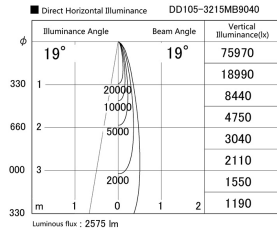

Item no. DD105-3215MB9040

Series Name: Φ 100 Lens type Adjustable downlight, Antiglare

Installation	Recessed mount
Type	
Fixture wattage	31.8W
Beam angle	18 deg
Color Temp.	4000K
CRI	Ra>90
Luminous	2575 lm
Body	Die-cast aluminum alloy
Body finish	N/A
Trim finish	Black
Reflector finish	Mirror
IP Rate	IP20
Light source	COB module
Input Voltage	AC220~240V
Dimming Type	Non-Dimmable
Certificate	CCC
Cut Hole	100mm

Height (Weight)	
31.8W	152 (0.9kg)
24.3W	152 (0.9kg)
21.0W	115 (0.8kg)
14.0W	115 (0.8kg)