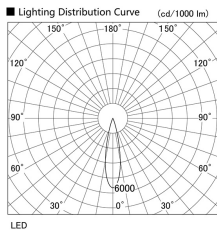

Item no. DD105-3220MB9027

Series Name: Φ 100 Lens type Adjustable downlight, Antiglare

Installation	Recessed mount
Type	
Fixture wattage	31.8W
Beam angle	23 deg
Color Temp.	2700K
CRI	Ra>90
Luminous	2375 lm
Body	Die-cast aluminum alloy
Body finish	N/A
Trim finish	Black
Reflector finish	Mirror
IP Rate	IP20
Light source	COB module
Input Voltage	AC220~240V
Dimming Type	Non-Dimmable
Certificate	CCC
Cut Hole	100mm

Height (Weight)	
31.8W	152 (0.9kg)
24.3W	152 (0.9kg)
21.0W	115 (0.8kg)
14.0W	115 (0.8kg)