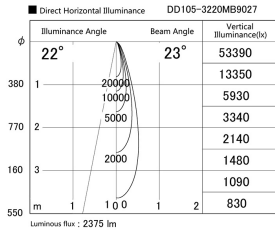

Item no. DD105-3220MB9027

Series Name: Φ 100 Lens type Adjustable downlight, Antiglare

Installation	Recessed mount
Type	
Fixture wattage	31.8W
Beam angle	23 deg
Color Temp.	2700K
CRI	Ra>90
Luminous	2375 lm
Body	Die-cast aluminum alloy
Body finish	N/A
Trim finish	Black
Reflector finish	Mirror
IP Rate	IP20
Light source	COB module
Input Voltage	AC220~240V
Dimming Type	Non-Dimmable
Certificate	CCC
Cut Hole	100mm

Height (Weight)	
31.8W	152 (0.9kg)
24.3W	152 (0.9kg)
21.0W	115 (0.8kg)
14.0W	115 (0.8kg)