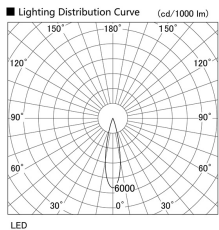

Item no. DD105-3220MB9030

Series Name: Φ 100 Lens type Adjustable downlight, Antiglare

Installation	Recessed mount
Type	
Fixture wattage	31.8W
Beam angle	23 deg
Color Temp.	3000K
CRI	Ra>90
Luminous	2555 lm
Body	Die-cast aluminum alloy
Body finish	N/A
Trim finish	Black
Reflector finish	Mirror
IP Rate	IP20
Light source	COB module
Input Voltage	AC220~240V
Dimming Type	Non-Dimmable
Certificate	CCC
Cut Hole	100mm

Height (Weight)	
31.8W	152 (0.9kg)
24.3W	152 (0.9kg)
21.0W	115 (0.8kg)
14.0W	115 (0.8kg)