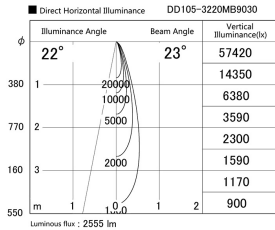

Item no. DD105-3220MB9030

Series Name: Φ 100 Lens type Adjustable
downlight, Antiglare

Installation	Recessed mount
Type	Φ 100 Lens type Adjustable downlight, Antiglare
Fixture wattage	31.8W
Beam angle	23 deg
Color Temp.	3000K
CRI	Ra>90
Luminous	2555 lm
Body	Die-cast aluminum alloy
Body finish	N/A
Trim finish	Black
Reflector finish	Mirror
IP Rate	IP20
Light source	COB module
Input Voltage	AC220~240V
Dimming Type	Non-Dimmable
Certificate	CCC
Cut Hole	100mm

Height (Weight)	
31.8W	152 (0.9kg)
24.3W	152 (0.9kg)
21.0W	115 (0.8kg)
14.0W	115 (0.8kg)