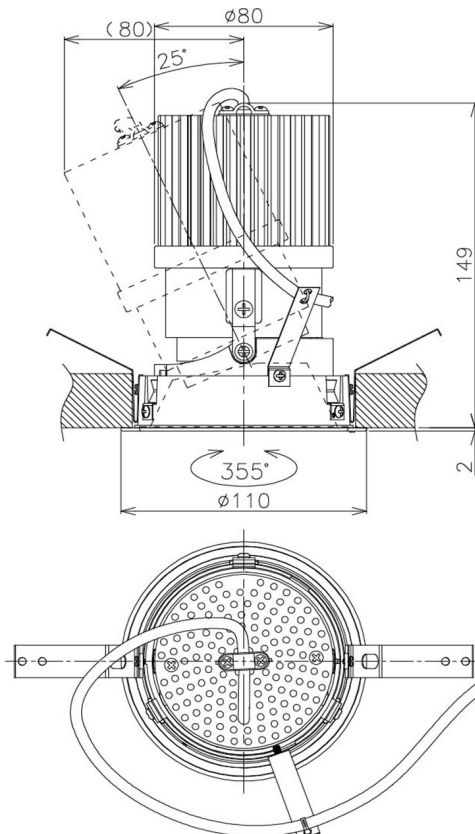

Item no. DD105-3220MB9030

Series Name: Φ 100 Lens type Adjustable
downlight, Antiglare

Installation	Recessed mount
Type	Φ 100 Lens type Adjustable downlight, Antiglare
Fixture wattage	31.8W
Beam angle	23 deg
Color Temp.	3000K
CRI	Ra>90
Luminous	2555 lm
Body	Die-cast aluminum alloy
Body finish	N/A
Trim finish	Black
Reflector finish	Mirror
IP Rate	IP20
Light source	COB module
Input Voltage	AC220~240V
Dimming Type	Non-Dimmable
Certificate	CCC
Cut Hole	100mm

Height (Weight)	
31.8W	152 (0.9kg)
24.3W	152 (0.9kg)
21.0W	115 (0.8kg)
14.0W	115 (0.8kg)