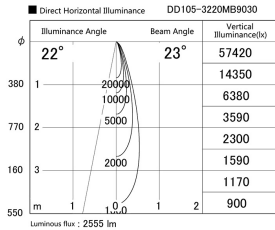

Item no. DD105-3220MB9030

Series Name: Φ 100 Lens type Adjustable downlight, Antiglare

Installation	Recessed mount
Type	
Fixture wattage	31.8W
Beam angle	23 deg
Color Temp.	3000K
CRI	Ra>90
Luminous	2555 lm
Body	Die-cast aluminum alloy
Body finish	N/A
Trim finish	Black
Reflector finish	Mirror
IP Rate	IP20
Light source	COB module
Input Voltage	AC220~240V
Dimming Type	Non-Dimmable
Certificate	CCC
Cut Hole	100mm

Height (Weight)	
31.8W	152 (0.9kg)
24.3W	152 (0.9kg)
21.0W	115 (0.8kg)
14.0W	115 (0.8kg)