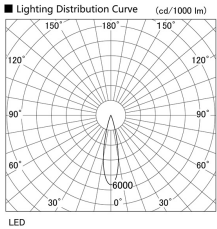

Item no. DD105-3220MB9030

Series Name: Φ 100 Lens type Adjustable
downlight, Antiglare

Installation	Recessed mount
Type	Φ 100 Lens type Adjustable downlight, Antiglare
Fixture wattage	31.8W
Beam angle	23 deg
Color Temp.	3000K
CRI	Ra>90
Luminous	2555 lm
Body	Die-cast aluminum alloy
Body finish	N/A
Trim finish	Black
Reflector finish	Mirror
IP Rate	IP20
Light source	COB module
Input Voltage	AC220~240V
Dimming Type	Non-Dimmable
Certificate	CCC
Cut Hole	100mm

Height (Weight)	
31.8W	152 (0.9kg)
24.3W	152 (0.9kg)
21.0W	115 (0.8kg)
14.0W	115 (0.8kg)