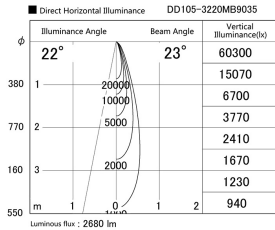

Item no. DD105-3220MB9035

Series Name: Φ 100 Lens type Adjustable downlight, Antiglare

Installation	Recessed mount
Type	
Fixture wattage	31.8W
Beam angle	23 deg
Color Temp.	3500K
CRI	Ra>90
Luminous	2680 lm
Body	Die-cast aluminum alloy
Body finish	N/A
Trim finish	Black
Reflector finish	Mirror
IP Rate	IP20
Light source	COB module
Input Voltage	AC220~240V
Dimming Type	Non-Dimmable
Certificate	CCC
Cut Hole	100mm

Height (Weight)	
31.8W	152 (0.9kg)
24.3W	152 (0.9kg)
21.0W	115 (0.8kg)
14.0W	115 (0.8kg)