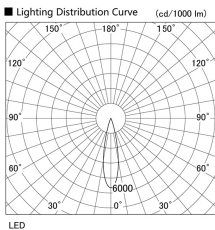

Item no. DD105-3220MB9035

Series Name: Φ 100 Lens type Adjustable downlight, Antiglare

Installation	Recessed mount
Type	
Fixture wattage	31.8W
Beam angle	23 deg
Color Temp.	3500K
CRI	Ra>90
Luminous	2680 lm
Body	Die-cast aluminum alloy
Body finish	N/A
Trim finish	Black
Reflector finish	Mirror
IP Rate	IP20
Light source	COB module
Input Voltage	AC220~240V
Dimming Type	Non-Dimmable
Certificate	CCC
Cut Hole	100mm

Height (Weight)	
31.8W	152 (0.9kg)
24.3W	152 (0.9kg)
21.0W	115 (0.8kg)
14.0W	115 (0.8kg)