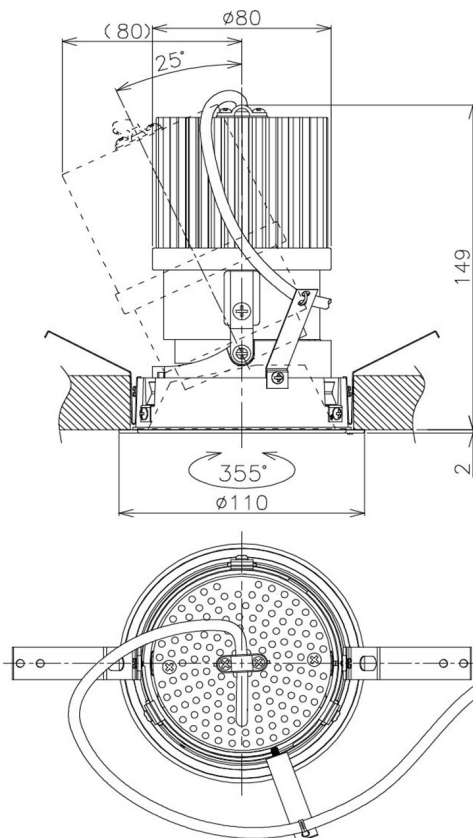

Item no. DD105-3220MB9035

Series Name: Φ 100 Lens type Adjustable downlight, Antiglare

Installation	Recessed mount
Type	
Fixture wattage	31.8W
Beam angle	23 deg
Color Temp.	3500K
CRI	Ra>90
Luminous	2680 lm
Body	Die-cast aluminum alloy
Body finish	N/A
Trim finish	Black
Reflector finish	Mirror
IP Rate	IP20
Light source	COB module
Input Voltage	AC220~240V
Dimming Type	Non-Dimmable
Certificate	CCC
Cut Hole	100mm

Height (Weight)	
31.8W	152 (0.9kg)
24.3W	152 (0.9kg)
21.0W	115 (0.8kg)
14.0W	115 (0.8kg)