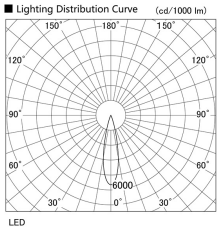

Item no. DD105-3220MB9035

Series Name: Φ 100 Lens type Adjustable downlight, Antiglare

Installation	Recessed mount
Type	Φ 100 Lens type Adjustable downlight, Antiglare
Fixture wattage	31.8W
Beam angle	23 deg
Color Temp.	3500K
CRI	Ra>90
Luminous	2680 lm
Body	Die-cast aluminum alloy
Body finish	N/A
Trim finish	Black
Reflector finish	Mirror
IP Rate	IP20
Light source	COB module
Input Voltage	AC220~240V
Dimming Type	Non-Dimmable
Certificate	CCC
Cut Hole	100mm

Height (Weight)	
31.8W	152 (0.9kg)
24.3W	152 (0.9kg)
21.0W	115 (0.8kg)
14.0W	115 (0.8kg)