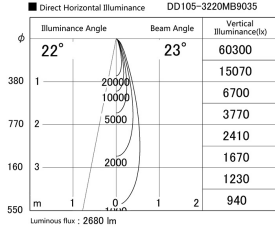

Item no. DD105-3220MB9035

Series Name: Φ 100 Lens type Adjustable downlight, Antiglare

Installation	Recessed mount
Type	Φ 100 Lens type Adjustable downlight, Antiglare
Fixture wattage	31.8W
Beam angle	23 deg
Color Temp.	3500K
CRI	Ra>90
Luminous	2680 lm
Body	Die-cast aluminum alloy
Body finish	N/A
Trim finish	Black
Reflector finish	Mirror
IP Rate	IP20
Light source	COB module
Input Voltage	AC220~240V
Dimming Type	Non-Dimmable
Certificate	CCC
Cut Hole	100mm

Height (Weight)	
31.8W	152 (0.9kg)
24.3W	152 (0.9kg)
21.0W	115 (0.8kg)
14.0W	115 (0.8kg)