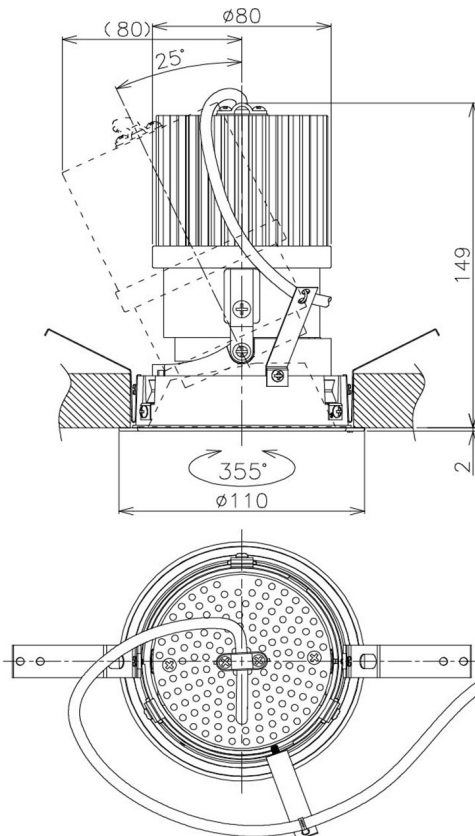

Item no. DD105-3220MB9035

Series Name: Φ 100 Lens type Adjustable downlight, Antiglare

Installation	Recessed mount
Type	Φ 100 Lens type Adjustable downlight, Antiglare
Fixture wattage	31.8W
Beam angle	23 deg
Color Temp.	3500K
CRI	Ra>90
Luminous	2680 lm
Body	Die-cast aluminum alloy
Body finish	N/A
Trim finish	Black
Reflector finish	Mirror
IP Rate	IP20
Light source	COB module
Input Voltage	AC220~240V
Dimming Type	Non-Dimmable
Certificate	CCC
Cut Hole	100mm

Height (Weight)	
31.8W	152 (0.9kg)
24.3W	152 (0.9kg)
21.0W	115 (0.8kg)
14.0W	115 (0.8kg)