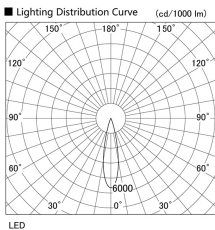

Item no. DD105-3220MB9040

Series Name: Φ 100 Lens type Adjustable downlight, Antiglare

Installation	Recessed mount
Type	
Fixture wattage	31.8W
Beam angle	23 deg
Color Temp.	4000K
CRI	Ra>90
Luminous	2755 lm
Body	Die-cast aluminum alloy
Body finish	N/A
Trim finish	Black
Reflector finish	Mirror
IP Rate	IP20
Light source	COB module
Input Voltage	AC220~240V
Dimming Type	Non-Dimmable
Certificate	CCC
Cut Hole	100mm

Height (Weight)	
31.8W	152 (0.9kg)
24.3W	152 (0.9kg)
21.0W	115 (0.8kg)
14.0W	115 (0.8kg)