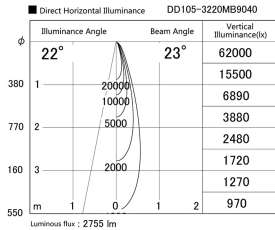

Item no. DD105-3220MB9040

Series Name: Φ 100 Lens type Adjustable downlight, Antiglare

Installation	Recessed mount
Type	
Fixture wattage	31.8W
Beam angle	23 deg
Color Temp.	4000K
CRI	Ra>90
Luminous	2755 lm
Body	Die-cast aluminum alloy
Body finish	N/A
Trim finish	Black
Reflector finish	Mirror
IP Rate	IP20
Light source	COB module
Input Voltage	AC220~240V
Dimming Type	Non-Dimmable
Certificate	CCC
Cut Hole	100mm

Height (Weight)	
31.8W	152 (0.9kg)
24.3W	152 (0.9kg)
21.0W	115 (0.8kg)
14.0W	115 (0.8kg)