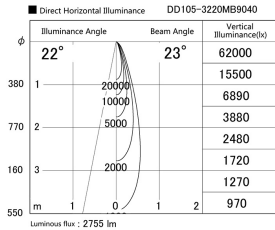

Item no. DD105-3220MB9040

Series Name:  $\Phi$ 100 Lens type Adjustable downlight, Antiglare

Installation	Recessed mount
Type	$\Phi$ 100 Lens type Adjustable downlight, Antiglare
Fixture wattage	31.8W
Beam angle	23 deg
Color Temp.	4000K
CRI	Ra>90
Luminous	2755 lm
Body	Die-cast aluminum alloy
Body finish	N/A
Trim finish	Black
Reflector finish	Mirror
IP Rate	IP20
Light source	COB module
Input Voltage	AC220~240V
Dimming Type	Non-Dimmable
Certificate	CCC
Cut Hole	100mm

Height (Weight)	
31.8W	152 (0.9kg)
24.3W	152 (0.9kg)
21.0W	115 (0.8kg)
14.0W	115 (0.8kg)