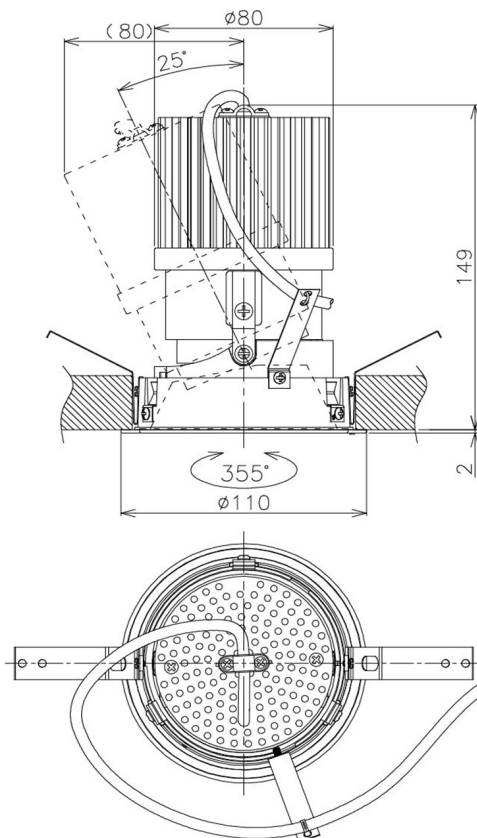

Item no. DD105-3220MB9040

Series Name:  $\Phi$ 100 Lens type Adjustable downlight, Antiglare

Installation	Recessed mount
Type	$\Phi$ 100 Lens type Adjustable downlight, Antiglare
Fixture wattage	31.8W
Beam angle	23 deg
Color Temp.	4000K
CRI	Ra>90
Luminous	2755 lm
Body	Die-cast aluminum alloy
Body finish	N/A
Trim finish	Black
Reflector finish	Mirror
IP Rate	IP20
Light source	COB module
Input Voltage	AC220~240V
Dimming Type	Non-Dimmable
Certificate	CCC
Cut Hole	100mm

Height (Weight)	
31.8W	152 (0.9kg)
24.3W	152 (0.9kg)
21.0W	115 (0.8kg)
14.0W	115 (0.8kg)