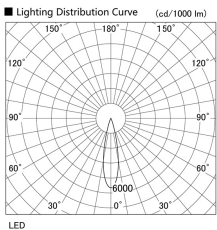

Item no. DD105-3220MB9040

Series Name:  $\Phi$ 100 Lens type Adjustable downlight, Antiglare

Installation	Recessed mount
Type	$\Phi$ 100 Lens type Adjustable downlight, Antiglare
Fixture wattage	31.8W
Beam angle	23 deg
Color Temp.	4000K
CRI	Ra>90
Luminous	2755 lm
Body	Die-cast aluminum alloy
Body finish	N/A
Trim finish	Black
Reflector finish	Mirror
IP Rate	IP20
Light source	COB module
Input Voltage	AC220~240V
Dimming Type	Non-Dimmable
Certificate	CCC
Cut Hole	100mm

Height (Weight)	
31.8W	152 (0.9kg)
24.3W	152 (0.9kg)
21.0W	115 (0.8kg)
14.0W	115 (0.8kg)