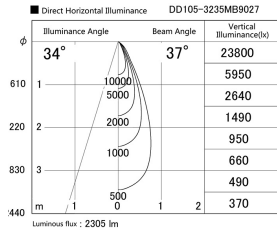

Item no. DD105-3235MB9027

Series Name:  $\Phi$ 100 Lens type Adjustable downlight, Antiglare

Installation	Recessed mount
Type	
Fixture wattage	31.8W
Beam angle	37 deg
Color Temp.	2700K
CRI	Ra>90
Luminous	2305 lm
Body	Die-cast aluminum alloy
Body finish	N/A
Trim finish	Black
Reflector finish	Mirror
IP Rate	IP20
Light source	COB module
Input Voltage	AC220~240V
Dimming Type	Non-Dimmable
Certificate	CCC
Cut Hole	100mm

Height (Weight)	
31.8W	152 (0.9kg)
24.3W	152 (0.9kg)
21.0W	115 (0.8kg)
14.0W	115 (0.8kg)