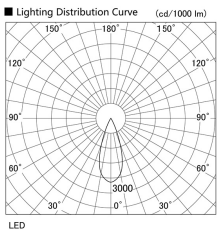

Item no. DD105-3235MB9027

Series Name: Φ 100 Lens type Adjustable downlight, Antiglare

Installation	Recessed mount
Type	Φ 100 Lens type Adjustable downlight, Antiglare
Fixture wattage	31.8W
Beam angle	37 deg
Color Temp.	2700K
CRI	Ra>90
Luminous	2305 lm
Body	Die-cast aluminum alloy
Body finish	N/A
Trim finish	Black
Reflector finish	Mirror
IP Rate	IP20
Light source	COB module
Input Voltage	AC220~240V
Dimming Type	Non-Dimmable
Certificate	CCC
Cut Hole	100mm

Height (Weight)	
31.8W	152 (0.9kg)
24.3W	152 (0.9kg)
21.0W	115 (0.8kg)
14.0W	115 (0.8kg)