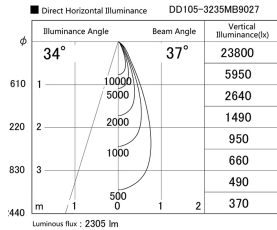

Item no. DD105-3235MB9027

Series Name: Φ 100 Lens type Adjustable downlight, Antiglare

Installation	Recessed mount
Type	Φ 100 Lens type Adjustable downlight, Antiglare
Fixture wattage	31.8W
Beam angle	37 deg
Color Temp.	2700K
CRI	Ra>90
Luminous	2305 lm
Body	Die-cast aluminum alloy
Body finish	N/A
Trim finish	Black
Reflector finish	Mirror
IP Rate	IP20
Light source	COB module
Input Voltage	AC220~240V
Dimming Type	Non-Dimmable
Certificate	CCC
Cut Hole	100mm

Height (Weight)	
31.8W	152 (0.9kg)
24.3W	152 (0.9kg)
21.0W	115 (0.8kg)
14.0W	115 (0.8kg)