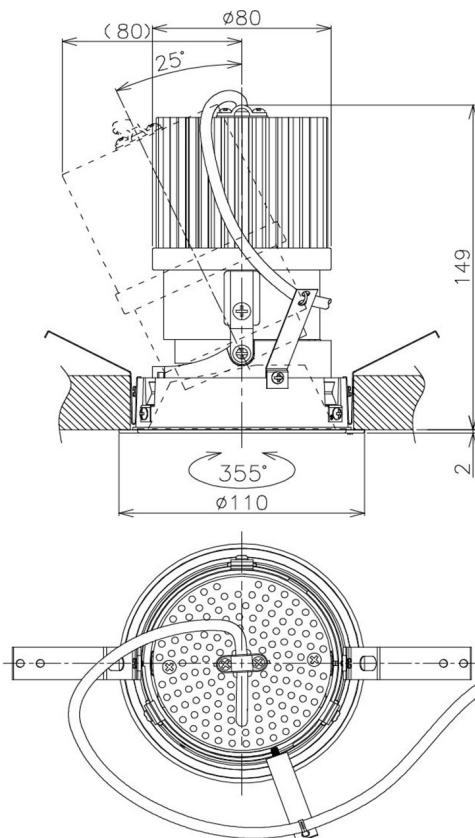

Item no. DD105-3235MB9027

Series Name: Φ 100 Lens type Adjustable downlight, Antiglare

Installation	Recessed mount
Type	Φ 100 Lens type Adjustable downlight, Antiglare
Fixture wattage	31.8W
Beam angle	37 deg
Color Temp.	2700K
CRI	Ra>90
Luminous	2305 lm
Body	Die-cast aluminum alloy
Body finish	N/A
Trim finish	Black
Reflector finish	Mirror
IP Rate	IP20
Light source	COB module
Input Voltage	AC220~240V
Dimming Type	Non-Dimmable
Certificate	CCC
Cut Hole	100mm

Height (Weight)	
31.8W	152 (0.9kg)
24.3W	152 (0.9kg)
21.0W	115 (0.8kg)
14.0W	115 (0.8kg)