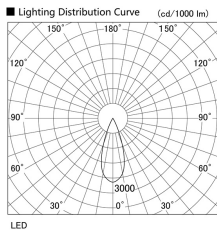

Item no. DD105-3235MB9027

Series Name:  $\Phi$ 100 Lens type Adjustable downlight, Antiglare

Installation	Recessed mount
Type	
Fixture wattage	31.8W
Beam angle	37 deg
Color Temp.	2700K
CRI	Ra>90
Luminous	2305 lm
Body	Die-cast aluminum alloy
Body finish	N/A
Trim finish	Black
Reflector finish	Mirror
IP Rate	IP20
Light source	COB module
Input Voltage	AC220~240V
Dimming Type	Non-Dimmable
Certificate	CCC
Cut Hole	100mm

Height (Weight)	
31.8W	152 (0.9kg)
24.3W	152 (0.9kg)
21.0W	115 (0.8kg)
14.0W	115 (0.8kg)