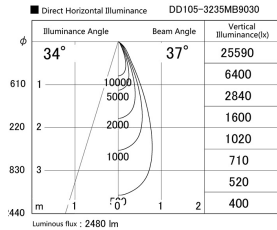

Item no. DD105-3235MB9030

Series Name: Φ 100 Lens type Adjustable downlight, Antiglare

Installation	Recessed mount
Type	
Fixture wattage	31.8W
Beam angle	37 deg
Color Temp.	3000K
CRI	Ra>90
Luminous	2480 lm
Body	Die-cast aluminum alloy
Body finish	N/A
Trim finish	Black
Reflector finish	Mirror
IP Rate	IP20
Light source	COB module
Input Voltage	AC220~240V
Dimming Type	Non-Dimmable
Certificate	CCC
Cut Hole	100mm

Height (Weight)	
31.8W	152 (0.9kg)
24.3W	152 (0.9kg)
21.0W	115 (0.8kg)
14.0W	115 (0.8kg)