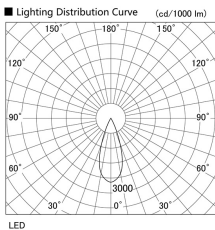

Item no. DD105-3235MB9030

Series Name: Φ 100 Lens type Adjustable downlight, Antiglare

Installation	Recessed mount
Type	
Fixture wattage	31.8W
Beam angle	37 deg
Color Temp.	3000K
CRI	Ra>90
Luminous	2480 lm
Body	Die-cast aluminum alloy
Body finish	N/A
Trim finish	Black
Reflector finish	Mirror
IP Rate	IP20
Light source	COB module
Input Voltage	AC220~240V
Dimming Type	Non-Dimmable
Certificate	CCC
Cut Hole	100mm

Height (Weight)	
31.8W	152 (0.9kg)
24.3W	152 (0.9kg)
21.0W	115 (0.8kg)
14.0W	115 (0.8kg)