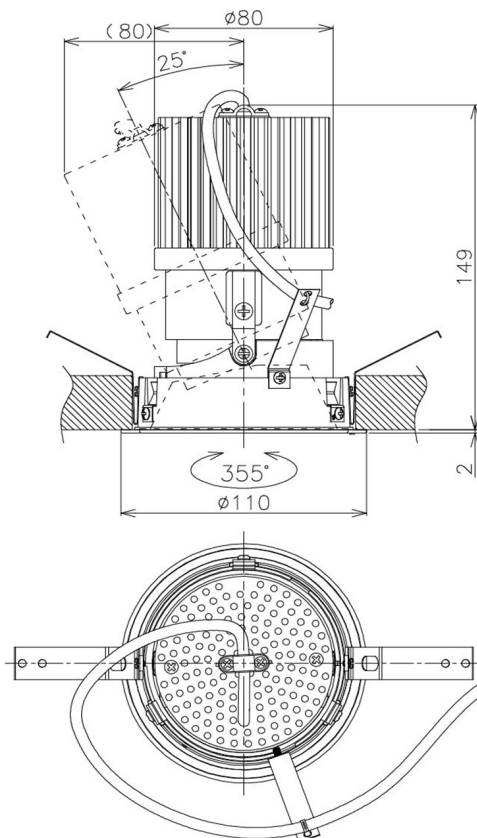

Item no. DD105-3235MB9035

Series Name: Φ 100 Lens type Adjustable downlight, Antiglare

Installation	Recessed mount
Type	Φ 100 Lens type Adjustable downlight, Antiglare
Fixture wattage	31.8W
Beam angle	37 deg
Color Temp.	3500K
CRI	Ra>90
Luminous	2605 lm
Body	Die-cast aluminum alloy
Body finish	N/A
Trim finish	Black
Reflector finish	Mirror
IP Rate	IP20
Light source	COB module
Input Voltage	AC220~240V
Dimming Type	Non-Dimmable
Certificate	CCC
Cut Hole	100mm

Height (Weight)	
31.8W	152 (0.9kg)
24.3W	152 (0.9kg)
21.0W	115 (0.8kg)
14.0W	115 (0.8kg)