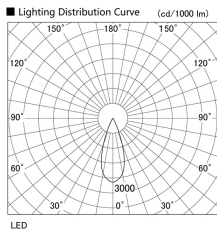

Item no. DD105-3235MB9035

Series Name: Φ 100 Lens type Adjustable downlight, Antiglare

Installation	Recessed mount
Type	
Fixture wattage	31.8W
Beam angle	37 deg
Color Temp.	3500K
CRI	Ra>90
Luminous	2605 lm
Body	Die-cast aluminum alloy
Body finish	N/A
Trim finish	Black
Reflector finish	Mirror
IP Rate	IP20
Light source	COB module
Input Voltage	AC220~240V
Dimming Type	Non-Dimmable
Certificate	CCC
Cut Hole	100mm

Height (Weight)	
31.8W	152 (0.9kg)
24.3W	152 (0.9kg)
21.0W	115 (0.8kg)
14.0W	115 (0.8kg)