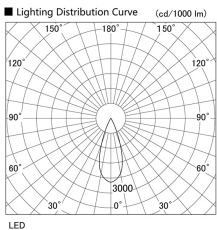

Item no. DD105-3235MB9035

Series Name: Φ 100 Lens type Adjustable downlight, Antiglare

Installation	Recessed mount
Type	Φ 100 Lens type Adjustable downlight, Antiglare
Fixture wattage	31.8W
Beam angle	37 deg
Color Temp.	3500K
CRI	Ra>90
Luminous	2605 lm
Body	Die-cast aluminum alloy
Body finish	N/A
Trim finish	Black
Reflector finish	Mirror
IP Rate	IP20
Light source	COB module
Input Voltage	AC220~240V
Dimming Type	Non-Dimmable
Certificate	CCC
Cut Hole	100mm

Height (Weight)	
31.8W	152 (0.9kg)
24.3W	152 (0.9kg)
21.0W	115 (0.8kg)
14.0W	115 (0.8kg)