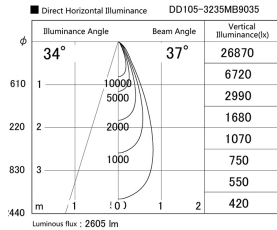

Item no. DD105-3235MB9035

Series Name: Φ 100 Lens type Adjustable downlight, Antiglare

Installation	Recessed mount
Type	Φ 100 Lens type Adjustable downlight, Antiglare
Fixture wattage	31.8W
Beam angle	37 deg
Color Temp.	3500K
CRI	Ra>90
Luminous	2605 lm
Body	Die-cast aluminum alloy
Body finish	N/A
Trim finish	Black
Reflector finish	Mirror
IP Rate	IP20
Light source	COB module
Input Voltage	AC220~240V
Dimming Type	Non-Dimmable
Certificate	CCC
Cut Hole	100mm

Height (Weight)	
31.8W	152 (0.9kg)
24.3W	152 (0.9kg)
21.0W	115 (0.8kg)
14.0W	115 (0.8kg)