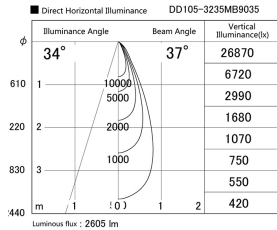

Item no. DD105-3235MB9035

Series Name: Φ 100 Lens type Adjustable downlight, Antiglare

Installation	Recessed mount
Type	
Fixture wattage	31.8W
Beam angle	37 deg
Color Temp.	3500K
CRI	Ra>90
Luminous	2605 lm
Body	Die-cast aluminum alloy
Body finish	N/A
Trim finish	Black
Reflector finish	Mirror
IP Rate	IP20
Light source	COB module
Input Voltage	AC220~240V
Dimming Type	Non-Dimmable
Certificate	CCC
Cut Hole	100mm

Height (Weight)	
31.8W	152 (0.9kg)
24.3W	152 (0.9kg)
21.0W	115 (0.8kg)
14.0W	115 (0.8kg)