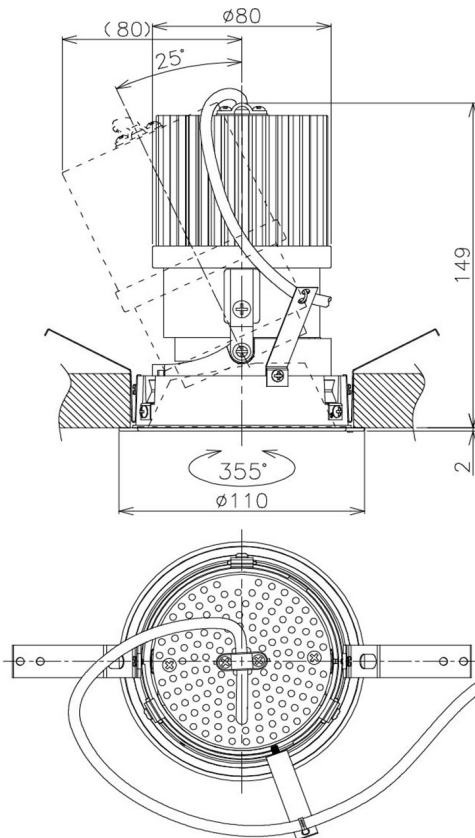

Item no. DD105-3235MB9040

Series Name: Φ 100 Lens type Adjustable downlight, Antiglare

Installation	Recessed mount
Type	
Fixture wattage	31.8W
Beam angle	37 deg
Color Temp.	4000K
CRI	Ra>90
Luminous	2680 lm
Body	Die-cast aluminum alloy
Body finish	N/A
Trim finish	Black
Reflector finish	Mirror
IP Rate	IP20
Light source	COB module
Input Voltage	AC220~240V
Dimming Type	Non-Dimmable
Certificate	CCC
Cut Hole	100mm

Height (Weight)	
31.8W	152 (0.9kg)
24.3W	152 (0.9kg)
21.0W	115 (0.8kg)
14.0W	115 (0.8kg)