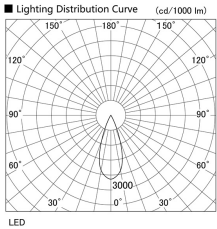

Item no. DD105-3235MB9040

Series Name: Φ 100 Lens type Adjustable downlight, Antiglare

Installation	Recessed mount
Type	
Fixture wattage	31.8W
Beam angle	37 deg
Color Temp.	4000K
CRI	Ra>90
Luminous	2680 lm
Body	Die-cast aluminum alloy
Body finish	N/A
Trim finish	Black
Reflector finish	Mirror
IP Rate	IP20
Light source	COB module
Input Voltage	AC220~240V
Dimming Type	Non-Dimmable
Certificate	CCC
Cut Hole	100mm

Height (Weight)	
31.8W	152 (0.9kg)
24.3W	152 (0.9kg)
21.0W	115 (0.8kg)
14.0W	115 (0.8kg)