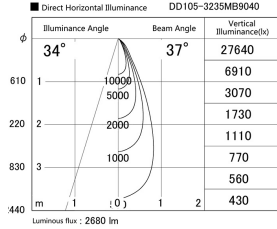

Item no. DD105-3235MB9040

Series Name: Φ 100 Lens type Adjustable downlight, Antiglare

Installation	Recessed mount
Type	
Fixture wattage	31.8W
Beam angle	37 deg
Color Temp.	4000K
CRI	Ra>90
Luminous	2680 lm
Body	Die-cast aluminum alloy
Body finish	N/A
Trim finish	Black
Reflector finish	Mirror
IP Rate	IP20
Light source	COB module
Input Voltage	AC220~240V
Dimming Type	Non-Dimmable
Certificate	CCC
Cut Hole	100mm

Height (Weight)	
31.8W	152 (0.9kg)
24.3W	152 (0.9kg)
21.0W	115 (0.8kg)
14.0W	115 (0.8kg)