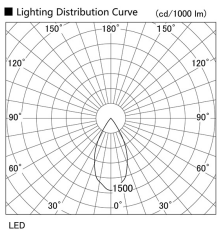

Item no. DD105-3250MB9027

Series Name:  $\Phi$ 100 Lens type Adjustable downlight, Antiglare

Installation	Recessed mount
Type	$\Phi$ 100 Lens type Adjustable downlight, Antiglare
Fixture wattage	31.8W
Beam angle	51 deg
Color Temp.	2700K
CRI	Ra>90
Luminous	2355 lm
Body	Die-cast aluminum alloy
Body finish	N/A
Trim finish	Black
Reflector finish	Mirror
IP Rate	IP20
Light source	COB module
Input Voltage	AC220~240V
Dimming Type	Non-Dimmable
Certificate	CCC
Cut Hole	100mm

Height (Weight)	
31.8W	152 (0.9kg)
24.3W	152 (0.9kg)
21.0W	115 (0.8kg)
14.0W	115 (0.8kg)