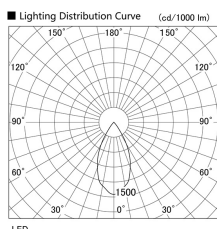

Item no. DD105-3250MB9027

Series Name:  $\Phi$ 100 Lens type Adjustable downlight, Antiglare

Installation	Recessed mount
Type	
Fixture wattage	31.8W
Beam angle	51 deg
Color Temp.	2700K
CRI	Ra>90
Luminous	2355 lm
Body	Die-cast aluminum alloy
Body finish	N/A
Trim finish	Black
Reflector finish	Mirror
IP Rate	IP20
Light source	COB module
Input Voltage	AC220~240V
Dimming Type	Non-Dimmable
Certificate	CCC
Cut Hole	100mm

Height (Weight)	
31.8W	152 (0.9kg)
24.3W	152 (0.9kg)
21.0W	115 (0.8kg)
14.0W	115 (0.8kg)