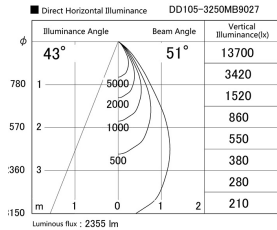

Item no. DD105-3250MB9027

Series Name:  $\Phi$ 100 Lens type Adjustable downlight, Antiglare

Installation	Recessed mount
Type	$\Phi$ 100 Lens type Adjustable downlight, Antiglare
Fixture wattage	31.8W
Beam angle	51 deg
Color Temp.	2700K
CRI	Ra>90
Luminous	2355 lm
Body	Die-cast aluminum alloy
Body finish	N/A
Trim finish	Black
Reflector finish	Mirror
IP Rate	IP20
Light source	COB module
Input Voltage	AC220~240V
Dimming Type	Non-Dimmable
Certificate	CCC
Cut Hole	100mm

Height (Weight)	
31.8W	152 (0.9kg)
24.3W	152 (0.9kg)
21.0W	115 (0.8kg)
14.0W	115 (0.8kg)