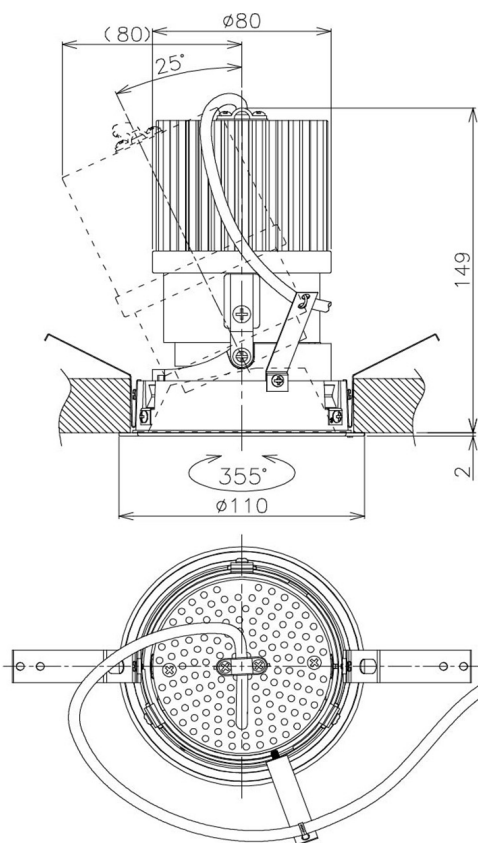

Item no. DD105-3250MB9027

Series Name:  $\Phi$ 100 Lens type Adjustable downlight, Antiglare

Installation	Recessed mount
Type	
Fixture wattage	31.8W
Beam angle	51 deg
Color Temp.	2700K
CRI	Ra>90
Luminous	2355 lm
Body	Die-cast aluminum alloy
Body finish	N/A
Trim finish	Black
Reflector finish	Mirror
IP Rate	IP20
Light source	COB module
Input Voltage	AC220~240V
Dimming Type	Non-Dimmable
Certificate	CCC
Cut Hole	100mm

Height (Weight)	
31.8W	152 (0.9kg)
24.3W	152 (0.9kg)
21.0W	115 (0.8kg)
14.0W	115 (0.8kg)