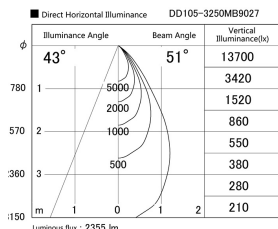

Item no. DD105-3250MB9027

Series Name:  $\Phi$ 100 Lens type Adjustable downlight, Antiglare

Installation	Recessed mount
Type	
Fixture wattage	31.8W
Beam angle	51 deg
Color Temp.	2700K
CRI	Ra>90
Luminous	2355 lm
Body	Die-cast aluminum alloy
Body finish	N/A
Trim finish	Black
Reflector finish	Mirror
IP Rate	IP20
Light source	COB module
Input Voltage	AC220~240V
Dimming Type	Non-Dimmable
Certificate	CCC
Cut Hole	100mm

Height (Weight)	
31.8W	152 (0.9kg)
24.3W	152 (0.9kg)
21.0W	115 (0.8kg)
14.0W	115 (0.8kg)