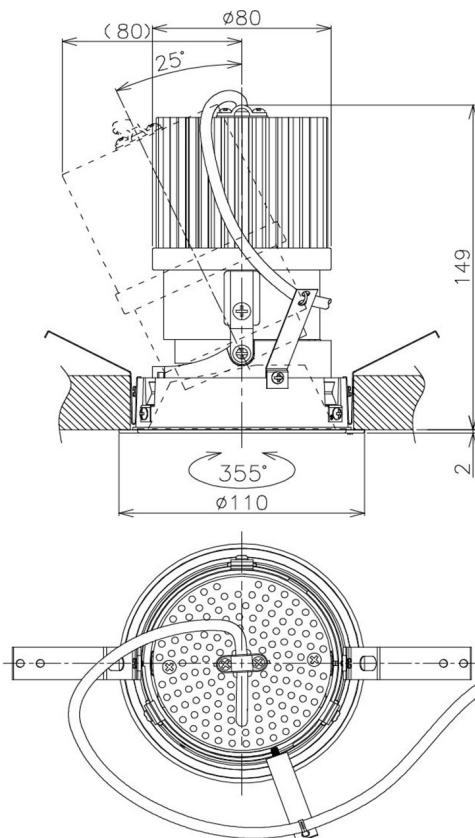

Item no. DD105-3250MB9027

Series Name:  $\Phi$ 100 Lens type Adjustable downlight, Antiglare

Installation	Recessed mount
Type	$\Phi$ 100 Lens type Adjustable downlight, Antiglare
Fixture wattage	31.8W
Beam angle	51 deg
Color Temp.	2700K
CRI	Ra>90
Luminous	2355 lm
Body	Die-cast aluminum alloy
Body finish	N/A
Trim finish	Black
Reflector finish	Mirror
IP Rate	IP20
Light source	COB module
Input Voltage	AC220~240V
Dimming Type	Non-Dimmable
Certificate	CCC
Cut Hole	100mm

Height (Weight)	
31.8W	152 (0.9kg)
24.3W	152 (0.9kg)
21.0W	115 (0.8kg)
14.0W	115 (0.8kg)