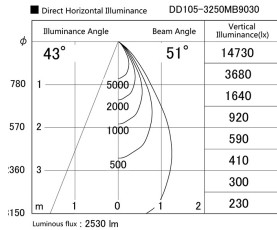

Item no. DD105-3250MB9030

Series Name: Φ 100 Lens type Adjustable downlight, Antiglare

Installation	Recessed mount
Type	Φ 100 Lens type Adjustable downlight, Antiglare
Fixture wattage	31.8W
Beam angle	51 deg
Color Temp.	3000K
CRI	Ra>90
Luminous	2530 lm
Body	Die-cast aluminum alloy
Body finish	N/A
Trim finish	Black
Reflector finish	Mirror
IP Rate	IP20
Light source	COB module
Input Voltage	AC220~240V
Dimming Type	Non-Dimmable
Certificate	CCC
Cut Hole	100mm

Height (Weight)	
31.8W	152 (0.9kg)
24.3W	152 (0.9kg)
21.0W	115 (0.8kg)
14.0W	115 (0.8kg)