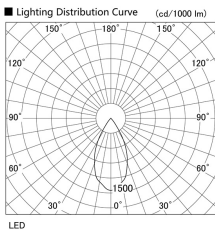

Item no. DD105-3250MB9030

Series Name: Φ 100 Lens type Adjustable downlight, Antiglare

Installation	Recessed mount
Type	
Fixture wattage	31.8W
Beam angle	51 deg
Color Temp.	3000K
CRI	Ra>90
Luminous	2530 lm
Body	Die-cast aluminum alloy
Body finish	N/A
Trim finish	Black
Reflector finish	Mirror
IP Rate	IP20
Light source	COB module
Input Voltage	AC220~240V
Dimming Type	Non-Dimmable
Certificate	CCC
Cut Hole	100mm

Height (Weight)	
31.8W	152 (0.9kg)
24.3W	152 (0.9kg)
21.0W	115 (0.8kg)
14.0W	115 (0.8kg)