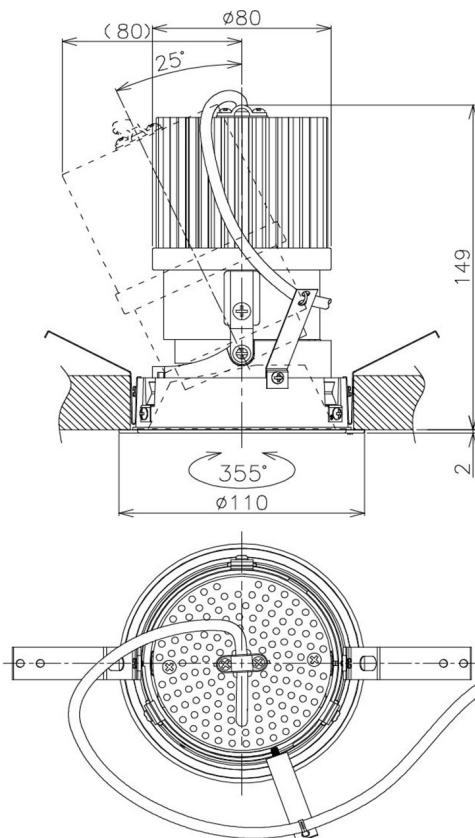

Item no. DD105-3250MB9030

Series Name: Φ 100 Lens type Adjustable downlight, Antiglare

Installation	Recessed mount
Type	Φ 100 Lens type Adjustable downlight, Antiglare
Fixture wattage	31.8W
Beam angle	51 deg
Color Temp.	3000K
CRI	Ra>90
Luminous	2530 lm
Body	Die-cast aluminum alloy
Body finish	N/A
Trim finish	Black
Reflector finish	Mirror
IP Rate	IP20
Light source	COB module
Input Voltage	AC220~240V
Dimming Type	Non-Dimmable
Certificate	CCC
Cut Hole	100mm

Height (Weight)	
31.8W	152 (0.9kg)
24.3W	152 (0.9kg)
21.0W	115 (0.8kg)
14.0W	115 (0.8kg)