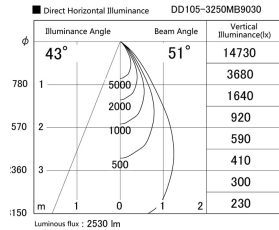

Item no. DD105-3250MB9030

Series Name: Φ 100 Lens type Adjustable downlight, Antiglare

Installation	Recessed mount
Type	
Fixture wattage	31.8W
Beam angle	51 deg
Color Temp.	3000K
CRI	Ra>90
Luminous	2530 lm
Body	Die-cast aluminum alloy
Body finish	N/A
Trim finish	Black
Reflector finish	Mirror
IP Rate	IP20
Light source	COB module
Input Voltage	AC220~240V
Dimming Type	Non-Dimmable
Certificate	CCC
Cut Hole	100mm

Height (Weight)	
31.8W	152 (0.9kg)
24.3W	152 (0.9kg)
21.0W	115 (0.8kg)
14.0W	115 (0.8kg)