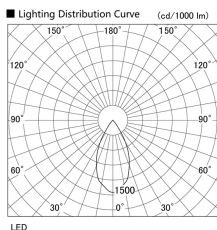

Item no. DD105-3250MB9030

Series Name: Φ 100 Lens type Adjustable downlight, Antiglare

Installation	Recessed mount
Type	
Fixture wattage	31.8W
Beam angle	51 deg
Color Temp.	3000K
CRI	Ra>90
Luminous	2530 lm
Body	Die-cast aluminum alloy
Body finish	N/A
Trim finish	Black
Reflector finish	Mirror
IP Rate	IP20
Light source	COB module
Input Voltage	AC220~240V
Dimming Type	Non-Dimmable
Certificate	CCC
Cut Hole	100mm

Height (Weight)	
31.8W	152 (0.9kg)
24.3W	152 (0.9kg)
21.0W	115 (0.8kg)
14.0W	115 (0.8kg)