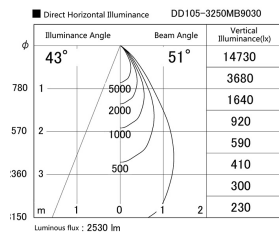

Item no. DD105-3250MB9030

Series Name: Φ 100 Lens type Adjustable downlight, Antiglare

Installation	Recessed mount
Type	
Fixture wattage	31.8W
Beam angle	51 deg
Color Temp.	3000K
CRI	Ra>90
Luminous	2530 lm
Body	Die-cast aluminum alloy
Body finish	N/A
Trim finish	Black
Reflector finish	Mirror
IP Rate	IP20
Light source	COB module
Input Voltage	AC220~240V
Dimming Type	Non-Dimmable
Certificate	CCC
Cut Hole	100mm

Height (Weight)	
31.8W	152 (0.9kg)
24.3W	152 (0.9kg)
21.0W	115 (0.8kg)
14.0W	115 (0.8kg)