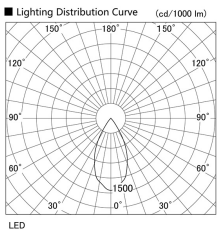

Item no. DD105-3250MB9030

Series Name: Φ 100 Lens type Adjustable downlight, Antiglare

Installation	Recessed mount
Type	Φ 100 Lens type Adjustable downlight, Antiglare
Fixture wattage	31.8W
Beam angle	51 deg
Color Temp.	3000K
CRI	Ra>90
Luminous	2530 lm
Body	Die-cast aluminum alloy
Body finish	N/A
Trim finish	Black
Reflector finish	Mirror
IP Rate	IP20
Light source	COB module
Input Voltage	AC220~240V
Dimming Type	Non-Dimmable
Certificate	CCC
Cut Hole	100mm

Height (Weight)	
31.8W	152 (0.9kg)
24.3W	152 (0.9kg)
21.0W	115 (0.8kg)
14.0W	115 (0.8kg)