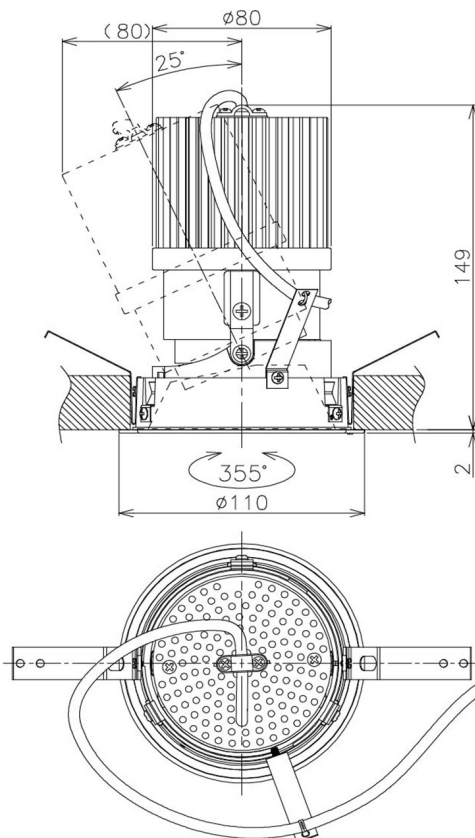

Item no. DD105-3250MB9030

Series Name: Φ 100 Lens type Adjustable downlight, Antiglare

Installation	Recessed mount
Type	
Fixture wattage	31.8W
Beam angle	51 deg
Color Temp.	3000K
CRI	Ra>90
Luminous	2530 lm
Body	Die-cast aluminum alloy
Body finish	N/A
Trim finish	Black
Reflector finish	Mirror
IP Rate	IP20
Light source	COB module
Input Voltage	AC220~240V
Dimming Type	Non-Dimmable
Certificate	CCC
Cut Hole	100mm

Height (Weight)	
31.8W	152 (0.9kg)
24.3W	152 (0.9kg)
21.0W	115 (0.8kg)
14.0W	115 (0.8kg)