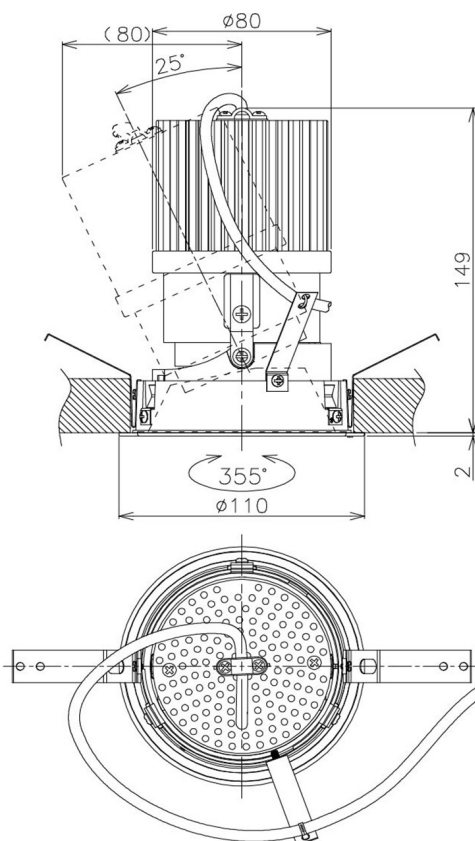

Item no. DD105-3250MB9030

Series Name: Φ 100 Lens type Adjustable downlight, Antiglare

Installation	Recessed mount
Type	
Fixture wattage	31.8W
Beam angle	51 deg
Color Temp.	3000K
CRI	Ra>90
Luminous	2530 lm
Body	Die-cast aluminum alloy
Body finish	N/A
Trim finish	Black
Reflector finish	Mirror
IP Rate	IP20
Light source	COB module
Input Voltage	AC220~240V
Dimming Type	Non-Dimmable
Certificate	CCC
Cut Hole	100mm

Height (Weight)	
31.8W	152 (0.9kg)
24.3W	152 (0.9kg)
21.0W	115 (0.8kg)
14.0W	115 (0.8kg)