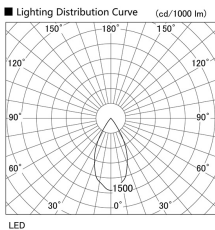

Item no. DD105-3250MB9035

Series Name: Φ 100 Lens type Adjustable downlight, Antiglare

Installation	Recessed mount
Type	
Fixture wattage	31.8W
Beam angle	51 deg
Color Temp.	3500K
CRI	Ra>90
Luminous	2655 lm
Body	Die-cast aluminum alloy
Body finish	N/A
Trim finish	Black
Reflector finish	Mirror
IP Rate	IP20
Light source	COB module
Input Voltage	AC220~240V
Dimming Type	Non-Dimmable
Certificate	CCC
Cut Hole	100mm

Height (Weight)	
31.8W	152 (0.9kg)
24.3W	152 (0.9kg)
21.0W	115 (0.8kg)
14.0W	115 (0.8kg)