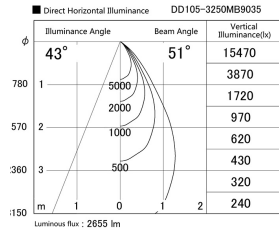

Item no. DD105-3250MB9035

Series Name: Φ 100 Lens type Adjustable downlight, Antiglare

Installation	Recessed mount
Type	
Fixture wattage	31.8W
Beam angle	51 deg
Color Temp.	3500K
CRI	Ra>90
Luminous	2655 lm
Body	Die-cast aluminum alloy
Body finish	N/A
Trim finish	Black
Reflector finish	Mirror
IP Rate	IP20
Light source	COB module
Input Voltage	AC220~240V
Dimming Type	Non-Dimmable
Certificate	CCC
Cut Hole	100mm

Height (Weight)	
31.8W	152 (0.9kg)
24.3W	152 (0.9kg)
21.0W	115 (0.8kg)
14.0W	115 (0.8kg)