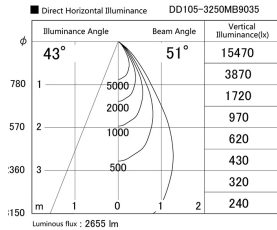

Item no. DD105-3250MB9035

Series Name: Φ 100 Lens type Adjustable downlight, Antiglare

Installation	Recessed mount
Type	Φ 100 Lens type Adjustable downlight, Antiglare
Fixture wattage	31.8W
Beam angle	51 deg
Color Temp.	3500K
CRI	Ra>90
Luminous	2655 lm
Body	Die-cast aluminum alloy
Body finish	N/A
Trim finish	Black
Reflector finish	Mirror
IP Rate	IP20
Light source	COB module
Input Voltage	AC220~240V
Dimming Type	Non-Dimmable
Certificate	CCC
Cut Hole	100mm

Height (Weight)	
31.8W	152 (0.9kg)
24.3W	152 (0.9kg)
21.0W	115 (0.8kg)
14.0W	115 (0.8kg)