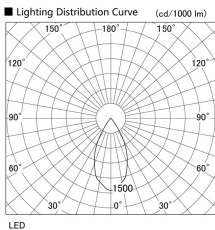

Item no. DD105-3250MB9035

Series Name: Φ 100 Lens type Adjustable downlight, Antiglare

Installation	Recessed mount
Type	Φ 100 Lens type Adjustable downlight, Antiglare
Fixture wattage	31.8W
Beam angle	51 deg
Color Temp.	3500K
CRI	Ra>90
Luminous	2655 lm
Body	Die-cast aluminum alloy
Body finish	N/A
Trim finish	Black
Reflector finish	Mirror
IP Rate	IP20
Light source	COB module
Input Voltage	AC220~240V
Dimming Type	Non-Dimmable
Certificate	CCC
Cut Hole	100mm

Height (Weight)	
31.8W	152 (0.9kg)
24.3W	152 (0.9kg)
21.0W	115 (0.8kg)
14.0W	115 (0.8kg)