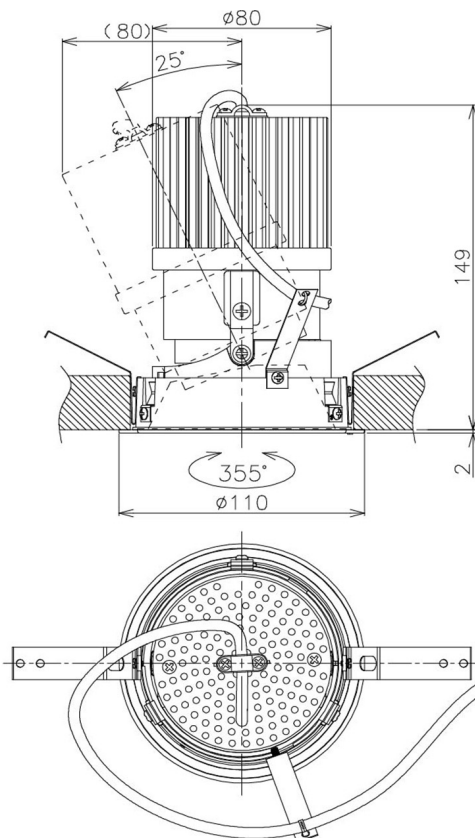

Item no. DD105-3250MB9035

Series Name: Φ 100 Lens type Adjustable downlight, Antiglare

Installation	Recessed mount
Type	Φ 100 Lens type Adjustable downlight, Antiglare
Fixture wattage	31.8W
Beam angle	51 deg
Color Temp.	3500K
CRI	Ra>90
Luminous	2655 lm
Body	Die-cast aluminum alloy
Body finish	N/A
Trim finish	Black
Reflector finish	Mirror
IP Rate	IP20
Light source	COB module
Input Voltage	AC220~240V
Dimming Type	Non-Dimmable
Certificate	CCC
Cut Hole	100mm

Height (Weight)	
31.8W	152 (0.9kg)
24.3W	152 (0.9kg)
21.0W	115 (0.8kg)
14.0W	115 (0.8kg)