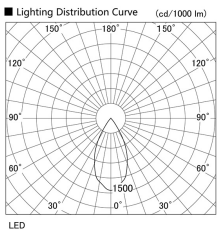

Item no. DD105-3250MB9040

Series Name: Φ 100 Lens type Adjustable downlight, Antiglare

Installation	Recessed mount
Type	Φ 100 Lens type Adjustable downlight, Antiglare
Fixture wattage	31.8W
Beam angle	51 deg
Color Temp.	4000K
CRI	Ra>90
Luminous	2730 lm
Body	Die-cast aluminum alloy
Body finish	N/A
Trim finish	Black
Reflector finish	Mirror
IP Rate	IP20
Light source	COB module
Input Voltage	AC220~240V
Dimming Type	Non-Dimmable
Certificate	CCC
Cut Hole	100mm

Height (Weight)	
31.8W	152 (0.9kg)
24.3W	152 (0.9kg)
21.0W	115 (0.8kg)
14.0W	115 (0.8kg)