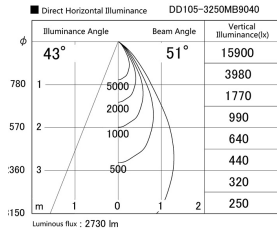

Item no. DD105-3250MB9040

Series Name: Φ 100 Lens type Adjustable downlight, Antiglare

Installation	Recessed mount
Type	Φ 100 Lens type Adjustable downlight, Antiglare
Fixture wattage	31.8W
Beam angle	51 deg
Color Temp.	4000K
CRI	Ra>90
Luminous	2730 lm
Body	Die-cast aluminum alloy
Body finish	N/A
Trim finish	Black
Reflector finish	Mirror
IP Rate	IP20
Light source	COB module
Input Voltage	AC220~240V
Dimming Type	Non-Dimmable
Certificate	CCC
Cut Hole	100mm

Height (Weight)	
31.8W	152 (0.9kg)
24.3W	152 (0.9kg)
21.0W	115 (0.8kg)
14.0W	115 (0.8kg)