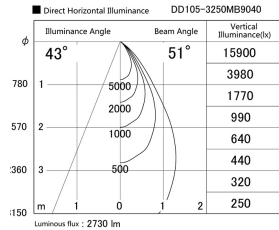

Item no. DD105-3250MB9040

Series Name:  $\Phi$ 100 Lens type Adjustable downlight, Antiglare

Installation	Recessed mount
Type	
Fixture wattage	31.8W
Beam angle	51 deg
Color Temp.	4000K
CRI	Ra>90
Luminous	2730 lm
Body	Die-cast aluminum alloy
Body finish	N/A
Trim finish	Black
Reflector finish	Mirror
IP Rate	IP20
Light source	COB module
Input Voltage	AC220~240V
Dimming Type	Non-Dimmable
Certificate	CCC
Cut Hole	100mm

Height (Weight)	
31.8W	152 (0.9kg)
24.3W	152 (0.9kg)
21.0W	115 (0.8kg)
14.0W	115 (0.8kg)