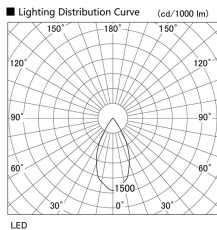

Item no. DD105-3250MB9040

Series Name:  $\Phi$ 100 Lens type Adjustable downlight, Antiglare

Installation	Recessed mount
Type	
Fixture wattage	31.8W
Beam angle	51 deg
Color Temp.	4000K
CRI	Ra>90
Luminous	2730 lm
Body	Die-cast aluminum alloy
Body finish	N/A
Trim finish	Black
Reflector finish	Mirror
IP Rate	IP20
Light source	COB module
Input Voltage	AC220~240V
Dimming Type	Non-Dimmable
Certificate	CCC
Cut Hole	100mm

Height (Weight)	
31.8W	152 (0.9kg)
24.3W	152 (0.9kg)
21.0W	115 (0.8kg)
14.0W	115 (0.8kg)