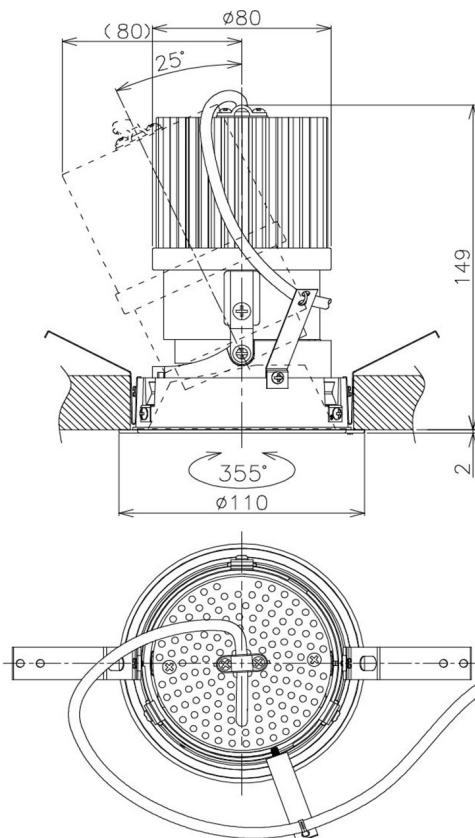

Item no. DD105-3250MB9040

Series Name: Φ 100 Lens type Adjustable downlight, Antiglare

Installation	Recessed mount
Type	Φ 100 Lens type Adjustable downlight, Antiglare
Fixture wattage	31.8W
Beam angle	51 deg
Color Temp.	4000K
CRI	Ra>90
Luminous	2730 lm
Body	Die-cast aluminum alloy
Body finish	N/A
Trim finish	Black
Reflector finish	Mirror
IP Rate	IP20
Light source	COB module
Input Voltage	AC220~240V
Dimming Type	Non-Dimmable
Certificate	CCC
Cut Hole	100mm

Height (Weight)	
31.8W	152 (0.9kg)
24.3W	152 (0.9kg)
21.0W	115 (0.8kg)
14.0W	115 (0.8kg)