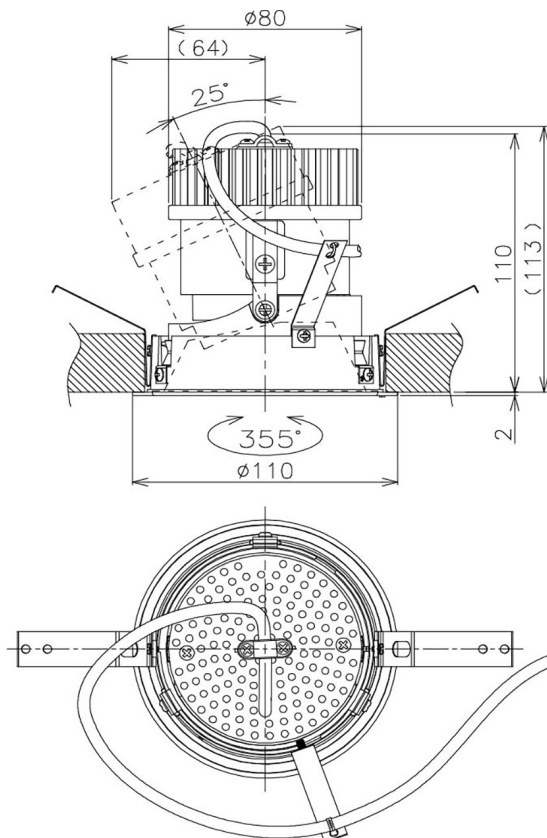

Item no. DD105-1415DW9027

Series Name:  $\Phi$ 100 Lens type Adjustable downlight, Antiglare

With Dark Mirror Reflector

Installation	Recessed mount
Type	
Fixture wattage	14W
Beam angle	18 deg
Color Temp.	2700K
CRI	Ra>90
Luminous	1180 lm
Body	Die-cast aluminum alloy
Body finish	N/A
Trim finish	White
Reflector finish	Dark Mirror
IP Rate	IP20
Light source	COB module
Input Voltage	AC220~240V
Dimming Type	Non-Dimmable
Certificate	CE, CCC
Cut Hole	100mm

Height (Weight)	
31.8W	152 (0.9kg)
24.3W	152 (0.9kg)
21.0W	115 (0.8kg)
14.0W	115 (0.8kg)