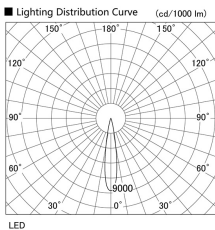

Item no. DD105-1415DW9027

Series Name:  $\Phi$ 100 Lens type Adjustable downlight, Antiglare

With Dark Mirror Reflector

Installation	Recessed mount
Type	
Fixture wattage	14W
Beam angle	18 deg
Color Temp.	2700K
CRI	Ra>90
Luminous	1180 lm
Body	Die-cast aluminum alloy
Body finish	N/A
Trim finish	White
Reflector finish	Dark Mirror
IP Rate	IP20
Light source	COB module
Input Voltage	AC220~240V
Dimming Type	Non-Dimmable
Certificate	CE, CCC
Cut Hole	100mm

Height (Weight)	
31.8W	152 (0.9kg)
24.3W	152 (0.9kg)
21.0W	115 (0.8kg)
14.0W	115 (0.8kg)