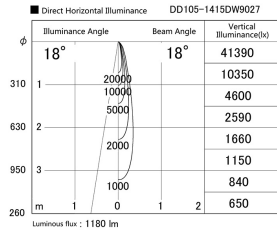

Item no. DD105-1415DW9027

Series Name:  $\Phi$ 100 Lens type Adjustable downlight, Antiglare

With Dark Mirror Reflector

Installation	Recessed mount
Type	
Fixture wattage	14W
Beam angle	18 deg
Color Temp.	2700K
CRI	Ra>90
Luminous	1180 lm
Body	Die-cast aluminum alloy
Body finish	N/A
Trim finish	White
Reflector finish	Dark Mirror
IP Rate	IP20
Light source	COB module
Input Voltage	AC220~240V
Dimming Type	Non-Dimmable
Certificate	CE, CCC
Cut Hole	100mm

Height (Weight)	
31.8W	152 (0.9kg)
24.3W	152 (0.9kg)
21.0W	115 (0.8kg)
14.0W	115 (0.8kg)