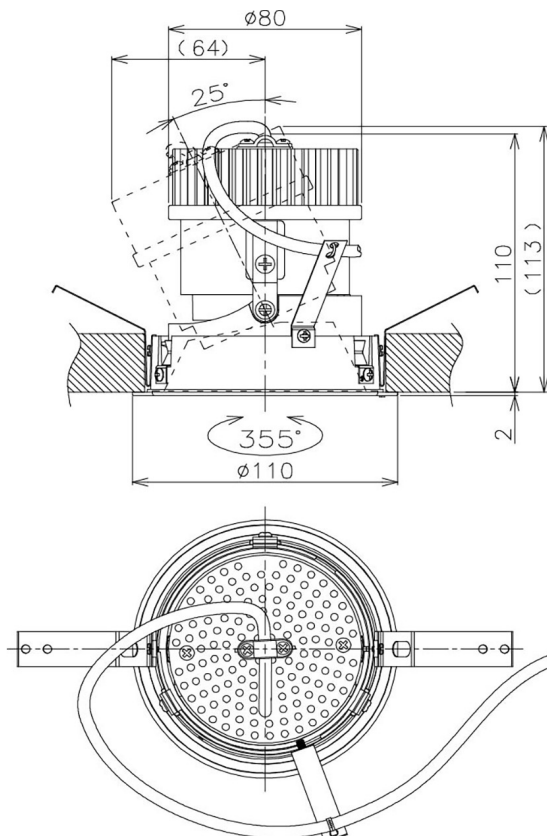

Item no. DD105-1415DW9030

Series Name:  $\Phi$ 100 Lens type Adjustable downlight, Antiglare

With Dark Mirror Reflector

Installation	Recessed mount
Type	$\Phi$ 100 Lens type Adjustable downlight, Antiglare
Fixture wattage	14W
Beam angle	18 deg
Color Temp.	3000K
CRI	Ra>90
Luminous	1230 lm
Body	Die-cast aluminum alloy
Body finish	N/A
Trim finish	White
Reflector finish	Dark Mirror
IP Rate	IP20
Light source	COB module
Input Voltage	AC220~240V
Dimming Type	Non-Dimmable
Certificate	CE, CCC
Cut Hole	100mm

Height (Weight)	
31.8W	152 (0.9kg)
24.3W	152 (0.9kg)
21.0W	115 (0.8kg)
14.0W	115 (0.8kg)