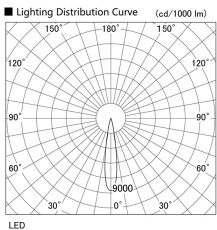

Item no. DD105-1415DW9030

Series Name: Φ 100 Lens type Adjustable downlight, Antiglare

With Dark Mirror Reflector

Installation	Recessed mount
Type	
Fixture wattage	14W
Beam angle	18 deg
Color Temp.	3000K
CRI	Ra>90
Luminous	1230 lm
Body	Die-cast aluminum alloy
Body finish	N/A
Trim finish	White
Reflector finish	Dark Mirror
IP Rate	IP20
Light source	COB module
Input Voltage	AC220~240V
Dimming Type	Non-Dimmable
Certificate	CE, CCC
Cut Hole	100mm

Height (Weight)	
31.8W	152 (0.9kg)
24.3W	152 (0.9kg)
21.0W	115 (0.8kg)
14.0W	115 (0.8kg)