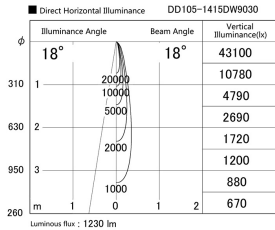

Item no. DD105-1415DW9030

Series Name: Φ 100 Lens type Adjustable downlight, Antiglare

With Dark Mirror Reflector

Installation	Recessed mount
Type	
Fixture wattage	14W
Beam angle	18 deg
Color Temp.	3000K
CRI	Ra>90
Luminous	1230 lm
Body	Die-cast aluminum alloy
Body finish	N/A
Trim finish	White
Reflector finish	Dark Mirror
IP Rate	IP20
Light source	COB module
Input Voltage	AC220~240V
Dimming Type	Non-Dimmable
Certificate	CE, CCC
Cut Hole	100mm

Height (Weight)	
31.8W	152 (0.9kg)
24.3W	152 (0.9kg)
21.0W	115 (0.8kg)
14.0W	115 (0.8kg)