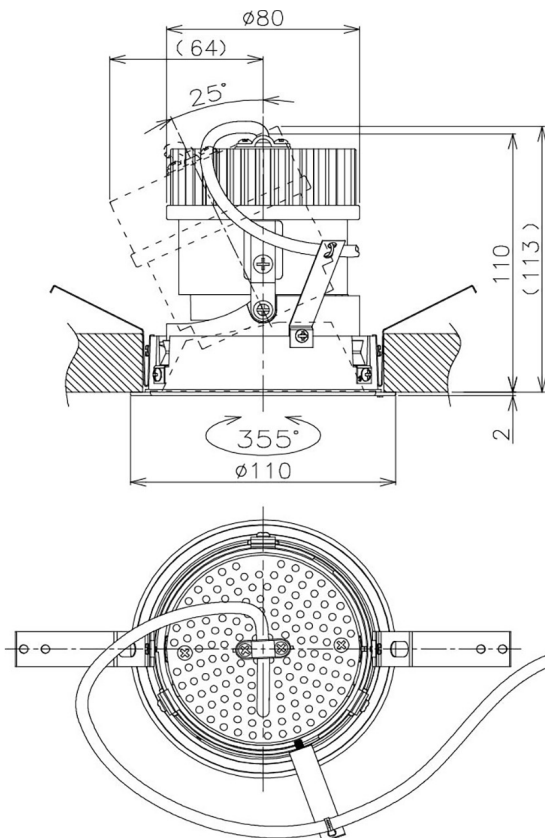

Item no. DD105-1415DW9030

Series Name: Φ 100 Lens type Adjustable downlight, Antiglare

With Dark Mirror Reflector

Installation	Recessed mount
Type	
Fixture wattage	14W
Beam angle	18 deg
Color Temp.	3000K
CRI	Ra>90
Luminous	1230 lm
Body	Die-cast aluminum alloy
Body finish	N/A
Trim finish	White
Reflector finish	Dark Mirror
IP Rate	IP20
Light source	COB module
Input Voltage	AC220~240V
Dimming Type	Non-Dimmable
Certificate	CE, CCC
Cut Hole	100mm

Height (Weight)	
31.8W	152 (0.9kg)
24.3W	152 (0.9kg)
21.0W	115 (0.8kg)
14.0W	115 (0.8kg)