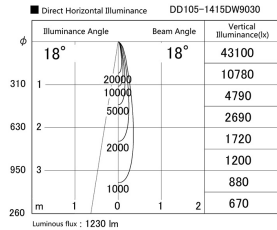

Item no. DD105-1415DW9030

Series Name:  $\Phi$ 100 Lens type Adjustable downlight, Antiglare

With Dark Mirror Reflector

Installation	Recessed mount
Type	$\Phi$ 100 Lens type Adjustable downlight, Antiglare
Fixture wattage	14W
Beam angle	18 deg
Color Temp.	3000K
CRI	Ra>90
Luminous	1230 lm
Body	Die-cast aluminum alloy
Body finish	N/A
Trim finish	White
Reflector finish	Dark Mirror
IP Rate	IP20
Light source	COB module
Input Voltage	AC220~240V
Dimming Type	Non-Dimmable
Certificate	CE, CCC
Cut Hole	100mm

Height (Weight)	
31.8W	152 (0.9kg)
24.3W	152 (0.9kg)
21.0W	115 (0.8kg)
14.0W	115 (0.8kg)