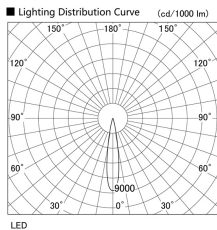

Item no. DD105-1415DW9030

Series Name:  $\Phi$ 100 Lens type Adjustable downlight, Antiglare

With Dark Mirror Reflector

Installation	Recessed mount
Type	$\Phi$ 100 Lens type Adjustable downlight, Antiglare
Fixture wattage	14W
Beam angle	18 deg
Color Temp.	3000K
CRI	Ra>90
Luminous	1230 lm
Body	Die-cast aluminum alloy
Body finish	N/A
Trim finish	White
Reflector finish	Dark Mirror
IP Rate	IP20
Light source	COB module
Input Voltage	AC220~240V
Dimming Type	Non-Dimmable
Certificate	CE, CCC
Cut Hole	100mm

Height (Weight)	
31.8W	152 (0.9kg)
24.3W	152 (0.9kg)
21.0W	115 (0.8kg)
14.0W	115 (0.8kg)