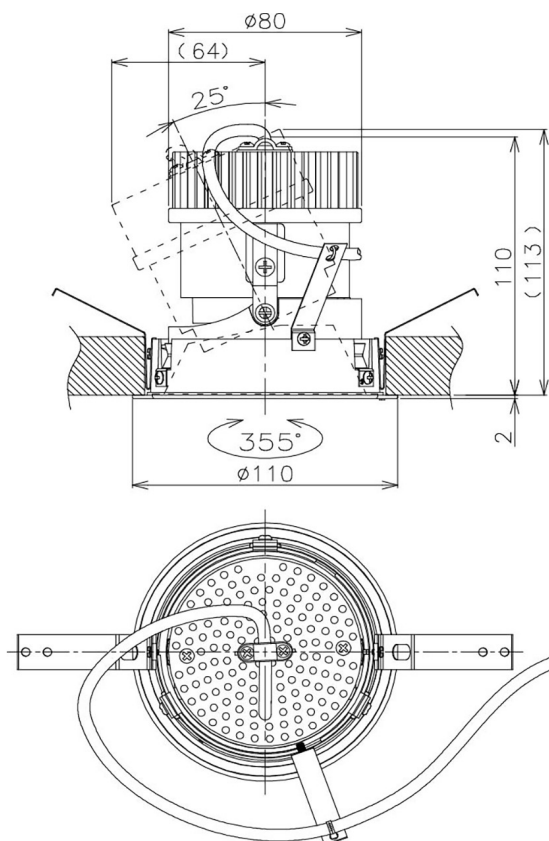

Item no. DD105-1415DW9030

Series Name: Φ 100 Lens type Adjustable downlight, Antiglare

With Dark Mirror Reflector

Installation	Recessed mount
Type	
Fixture wattage	14W
Beam angle	18 deg
Color Temp.	3000K
CRI	Ra>90
Luminous	1230 lm
Body	Die-cast aluminum alloy
Body finish	N/A
Trim finish	White
Reflector finish	Dark Mirror
IP Rate	IP20
Light source	COB module
Input Voltage	AC220~240V
Dimming Type	Non-Dimmable
Certificate	CE, CCC
Cut Hole	100mm

Height (Weight)	
31.8W	152 (0.9kg)
24.3W	152 (0.9kg)
21.0W	115 (0.8kg)
14.0W	115 (0.8kg)