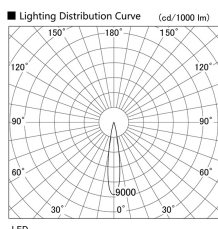

Item no. DD105-1415DW9030

Series Name: Φ 100 Lens type Adjustable downlight, Antiglare

With Dark Mirror Reflector

Installation	Recessed mount
Type	
Fixture wattage	14W
Beam angle	18 deg
Color Temp.	3000K
CRI	Ra>90
Luminous	1230 lm
Body	Die-cast aluminum alloy
Body finish	N/A
Trim finish	White
Reflector finish	Dark Mirror
IP Rate	IP20
Light source	COB module
Input Voltage	AC220~240V
Dimming Type	Non-Dimmable
Certificate	CE, CCC
Cut Hole	100mm

Height (Weight)	
31.8W	152 (0.9kg)
24.3W	152 (0.9kg)
21.0W	115 (0.8kg)
14.0W	115 (0.8kg)