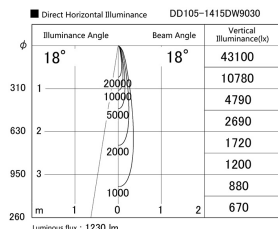

Item no. DD105-1415DW9030

Series Name: Φ 100 Lens type Adjustable downlight, Antiglare

With Dark Mirror Reflector

Installation	Recessed mount
Type	
Fixture wattage	14W
Beam angle	18 deg
Color Temp.	3000K
CRI	Ra>90
Luminous	1230 lm
Body	Die-cast aluminum alloy
Body finish	N/A
Trim finish	White
Reflector finish	Dark Mirror
IP Rate	IP20
Light source	COB module
Input Voltage	AC220~240V
Dimming Type	Non-Dimmable
Certificate	CE, CCC
Cut Hole	100mm

Height (Weight)	
31.8W	152 (0.9kg)
24.3W	152 (0.9kg)
21.0W	115 (0.8kg)
14.0W	115 (0.8kg)