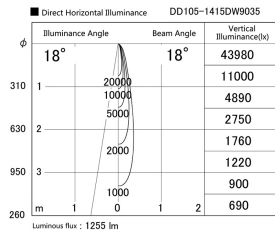

Item no. DD105-1415DW9035

Series Name:  $\Phi$ 100 Lens type Adjustable downlight, Antiglare

With Dark Mirror Reflector

Installation	Recessed mount
Type	
Fixture wattage	14W
Beam angle	18 deg
Color Temp.	3500K
CRI	Ra>90
Luminous	1255 lm
Body	Die-cast aluminum alloy
Body finish	N/A
Trim finish	White
Reflector finish	Dark Mirror
IP Rate	IP20
Light source	COB module
Input Voltage	AC220~240V
Dimming Type	Non-Dimmable
Certificate	CE, CCC
Cut Hole	100mm

Height (Weight)	
31.8W	152 (0.9kg)
24.3W	152 (0.9kg)
21.0W	115 (0.8kg)
14.0W	115 (0.8kg)