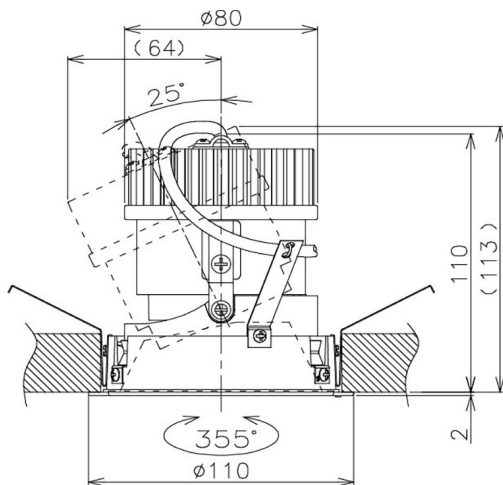

Item no. DD105-1415DW9035

Series Name:  $\Phi$ 100 Lens type Adjustable downlight, Antiglare

With Dark Mirror Reflector

Installation	Recessed mount
Type	
Fixture wattage	14W
Beam angle	18 deg
Color Temp.	3500K
CRI	Ra>90
Luminous	1255 lm
Body	Die-cast aluminum alloy
Body finish	N/A
Trim finish	White
Reflector finish	Dark Mirror
IP Rate	IP20
Light source	COB module
Input Voltage	AC220~240V
Dimming Type	Non-Dimmable
Certificate	CE, CCC
Cut Hole	100mm

Height (Weight)	
31.8W	152 (0.9kg)
24.3W	152 (0.9kg)
21.0W	115 (0.8kg)
14.0W	115 (0.8kg)