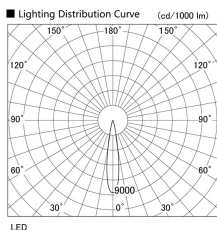

Item no. DD105-1415DW9035

Series Name:  $\Phi$ 100 Lens type Adjustable downlight, Antiglare

With Dark Mirror Reflector

Installation	Recessed mount
Type	
Fixture wattage	14W
Beam angle	18 deg
Color Temp.	3500K
CRI	Ra>90
Luminous	1255 lm
Body	Die-cast aluminum alloy
Body finish	N/A
Trim finish	White
Reflector finish	Dark Mirror
IP Rate	IP20
Light source	COB module
Input Voltage	AC220~240V
Dimming Type	Non-Dimmable
Certificate	CE, CCC
Cut Hole	100mm

Height (Weight)	
31.8W	152 (0.9kg)
24.3W	152 (0.9kg)
21.0W	115 (0.8kg)
14.0W	115 (0.8kg)