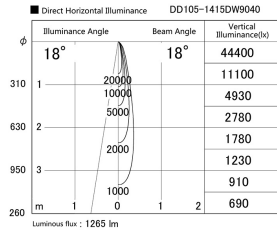

Item no. DD105-1415DW9040

Series Name: Φ 100 Lens type Adjustable downlight, Antiglare

With Dark Mirror Reflector

Installation	Recessed mount
Type	
Fixture wattage	14W
Beam angle	18 deg
Color Temp.	4000K
CRI	Ra>90
Luminous	1265 lm
Body	Die-cast aluminum alloy
Body finish	N/A
Trim finish	White
Reflector finish	Dark Mirror
IP Rate	IP20
Light source	COB module
Input Voltage	AC220~240V
Dimming Type	Non-Dimmable
Certificate	CE, CCC
Cut Hole	100mm

Height (Weight)	
31.8W	152 (0.9kg)
24.3W	152 (0.9kg)
21.0W	115 (0.8kg)
14.0W	115 (0.8kg)