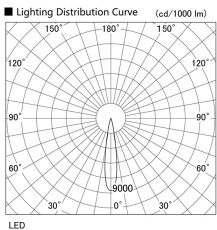

Item no. DD105-1415DW9040

Series Name: Φ 100 Lens type Adjustable downlight, Antiglare

With Dark Mirror Reflector

Installation	Recessed mount
Type	
Fixture wattage	14W
Beam angle	18 deg
Color Temp.	4000K
CRI	Ra>90
Luminous	1265 lm
Body	Die-cast aluminum alloy
Body finish	N/A
Trim finish	White
Reflector finish	Dark Mirror
IP Rate	IP20
Light source	COB module
Input Voltage	AC220~240V
Dimming Type	Non-Dimmable
Certificate	CE, CCC
Cut Hole	100mm

Height (Weight)	
31.8W	152 (0.9kg)
24.3W	152 (0.9kg)
21.0W	115 (0.8kg)
14.0W	115 (0.8kg)