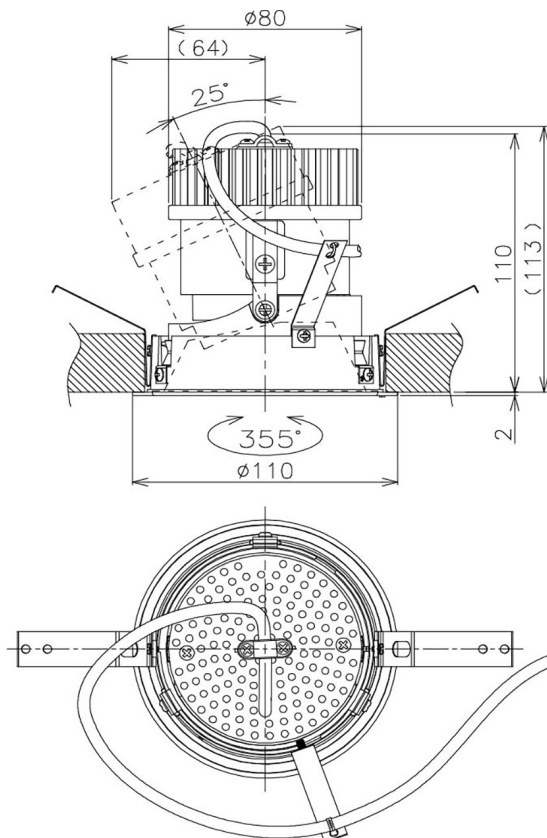

Item no. DD105-1415DW9040

Series Name: Φ 100 Lens type Adjustable downlight, Antiglare

With Dark Mirror Reflector

Installation	Recessed mount
Type	
Fixture wattage	14W
Beam angle	18 deg
Color Temp.	4000K
CRI	Ra>90
Luminous	1265 lm
Body	Die-cast aluminum alloy
Body finish	N/A
Trim finish	White
Reflector finish	Dark Mirror
IP Rate	IP20
Light source	COB module
Input Voltage	AC220~240V
Dimming Type	Non-Dimmable
Certificate	CE, CCC
Cut Hole	100mm

Height (Weight)	
31.8W	152 (0.9kg)
24.3W	152 (0.9kg)
21.0W	115 (0.8kg)
14.0W	115 (0.8kg)