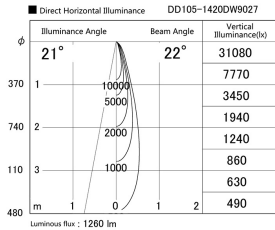

Item no. DD105-1420DW9027

Series Name: Φ 100 Lens type Adjustable downlight, Antiglare

With Dark Mirror Reflector

Installation	Recessed mount
Type	
Fixture wattage	14W
Beam angle	22 deg
Color Temp.	2700K
CRI	Ra>90
Luminous	1260 lm
Body	Die-cast aluminum alloy
Body finish	N/A
Trim finish	White
Reflector finish	Dark Mirror
IP Rate	IP20
Light source	COB module
Input Voltage	AC220~240V
Dimming Type	Non-Dimmable
Certificate	CE, CCC
Cut Hole	100mm

Height (Weight)	
31.8W	152 (0.9kg)
24.3W	152 (0.9kg)
21.0W	115 (0.8kg)
14.0W	115 (0.8kg)