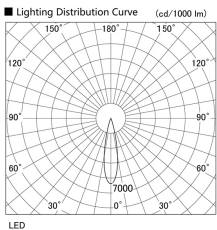

Item no. DD105-1420DW9027

Series Name: Φ 100 Lens type Adjustable downlight, Antiglare

With Dark Mirror Reflector

Installation	Recessed mount
Type	
Fixture wattage	14W
Beam angle	22 deg
Color Temp.	2700K
CRI	Ra>90
Luminous	1260 lm
Body	Die-cast aluminum alloy
Body finish	N/A
Trim finish	White
Reflector finish	Dark Mirror
IP Rate	IP20
Light source	COB module
Input Voltage	AC220~240V
Dimming Type	Non-Dimmable
Certificate	CE, CCC
Cut Hole	100mm

Height (Weight)	
31.8W	152 (0.9kg)
24.3W	152 (0.9kg)
21.0W	115 (0.8kg)
14.0W	115 (0.8kg)