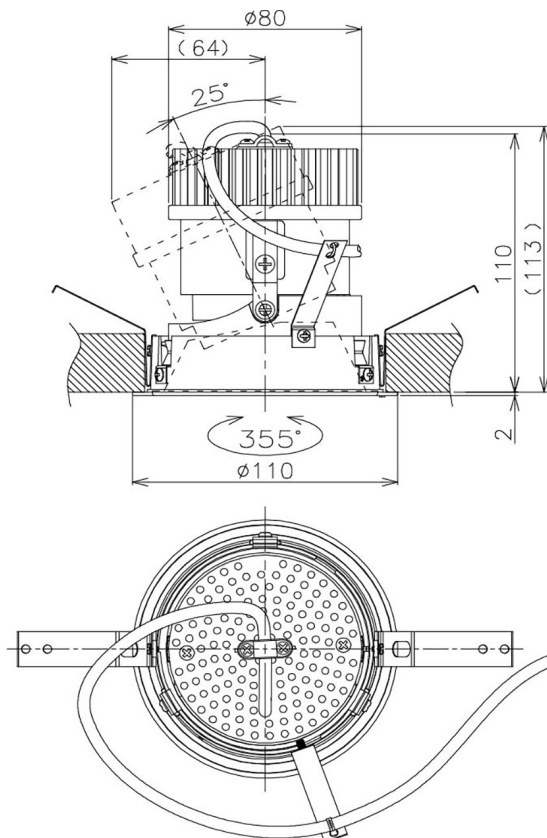

Item no. DD105-1420DW9027

Series Name: Φ 100 Lens type Adjustable downlight, Antiglare

With Dark Mirror Reflector

Installation	Recessed mount
Type	
Fixture wattage	14W
Beam angle	22 deg
Color Temp.	2700K
CRI	Ra>90
Luminous	1260 lm
Body	Die-cast aluminum alloy
Body finish	N/A
Trim finish	White
Reflector finish	Dark Mirror
IP Rate	IP20
Light source	COB module
Input Voltage	AC220~240V
Dimming Type	Non-Dimmable
Certificate	CE, CCC
Cut Hole	100mm

Height (Weight)	
31.8W	152 (0.9kg)
24.3W	152 (0.9kg)
21.0W	115 (0.8kg)
14.0W	115 (0.8kg)