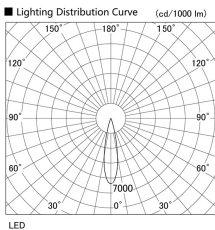

Item no. DD105-1420DW9030

Series Name: Φ 100 Lens type Adjustable downlight, Antiglare

With Dark Mirror Reflector

Installation	Recessed mount
Type	Φ 100 Lens type Adjustable downlight, Antiglare
Fixture wattage	14W
Beam angle	22 deg
Color Temp.	3000K
CRI	Ra>90
Luminous	1315 lm
Body	Die-cast aluminum alloy
Body finish	N/A
Trim finish	White
Reflector finish	Dark Mirror
IP Rate	IP20
Light source	COB module
Input Voltage	AC220~240V
Dimming Type	Non-Dimmable
Certificate	CE, CCC
Cut Hole	100mm

Height (Weight)	
31.8W	152 (0.9kg)
24.3W	152 (0.9kg)
21.0W	115 (0.8kg)
14.0W	115 (0.8kg)