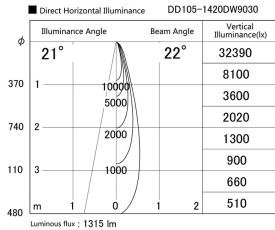

Item no. DD105-1420DW9030

Series Name: Φ 100 Lens type Adjustable downlight, Antiglare

With Dark Mirror Reflector

Installation	Recessed mount
Type	Φ 100 Lens type Adjustable downlight, Antiglare
Fixture wattage	14W
Beam angle	22 deg
Color Temp.	3000K
CRI	Ra>90
Luminous	1315 lm
Body	Die-cast aluminum alloy
Body finish	N/A
Trim finish	White
Reflector finish	Dark Mirror
IP Rate	IP20
Light source	COB module
Input Voltage	AC220~240V
Dimming Type	Non-Dimmable
Certificate	CE, CCC
Cut Hole	100mm

Height (Weight)	
31.8W	152 (0.9kg)
24.3W	152 (0.9kg)
21.0W	115 (0.8kg)
14.0W	115 (0.8kg)