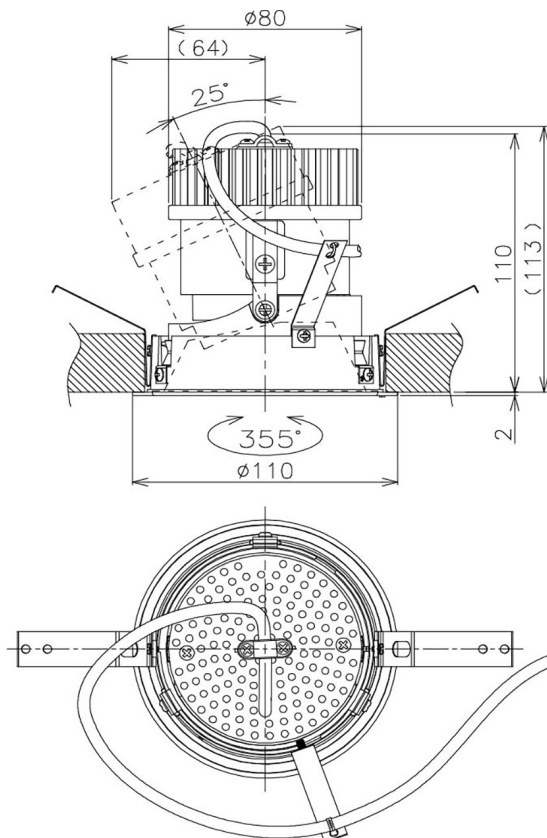

Item no. DD105-1420DW9030

Series Name:  $\Phi$ 100 Lens type Adjustable downlight, Antiglare

With Dark Mirror Reflector

Installation	Recessed mount
Type	
Fixture wattage	14W
Beam angle	22 deg
Color Temp.	3000K
CRI	Ra>90
Luminous	1315 lm
Body	Die-cast aluminum alloy
Body finish	N/A
Trim finish	White
Reflector finish	Dark Mirror
IP Rate	IP20
Light source	COB module
Input Voltage	AC220~240V
Dimming Type	Non-Dimmable
Certificate	CE, CCC
Cut Hole	100mm

Height (Weight)	
31.8W	152 (0.9kg)
24.3W	152 (0.9kg)
21.0W	115 (0.8kg)
14.0W	115 (0.8kg)