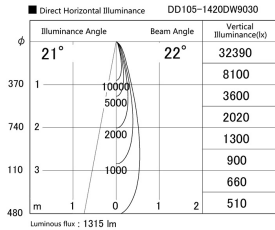

Item no. DD105-1420DW9030

Series Name:  $\Phi$ 100 Lens type Adjustable downlight, Antiglare

With Dark Mirror Reflector

Installation	Recessed mount
Type	
Fixture wattage	14W
Beam angle	22 deg
Color Temp.	3000K
CRI	Ra>90
Luminous	1315 lm
Body	Die-cast aluminum alloy
Body finish	N/A
Trim finish	White
Reflector finish	Dark Mirror
IP Rate	IP20
Light source	COB module
Input Voltage	AC220~240V
Dimming Type	Non-Dimmable
Certificate	CE, CCC
Cut Hole	100mm

Height (Weight)	
31.8W	152 (0.9kg)
24.3W	152 (0.9kg)
21.0W	115 (0.8kg)
14.0W	115 (0.8kg)