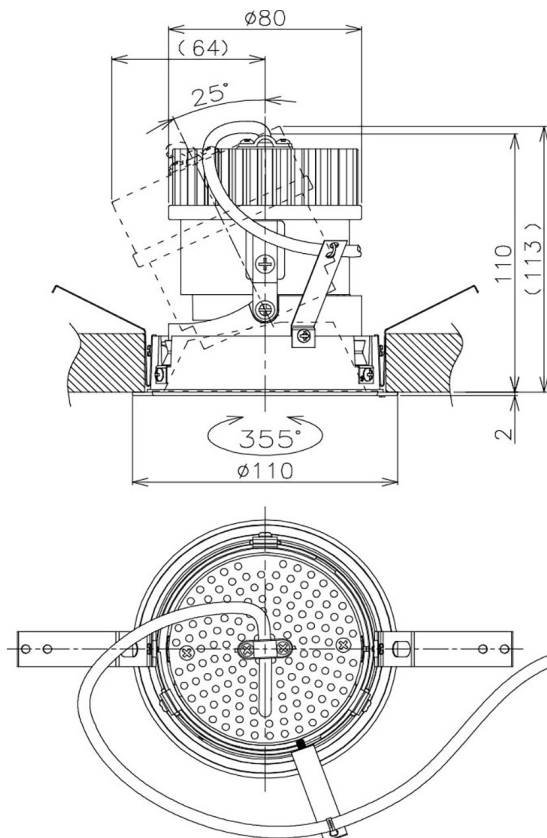

Item no. DD105-1420DW9030

Series Name: Φ 100 Lens type Adjustable downlight, Antiglare

With Dark Mirror Reflector

Installation	Recessed mount
Type	Φ 100 Lens type Adjustable downlight, Antiglare
Fixture wattage	14W
Beam angle	22 deg
Color Temp.	3000K
CRI	Ra>90
Luminous	1315 lm
Body	Die-cast aluminum alloy
Body finish	N/A
Trim finish	White
Reflector finish	Dark Mirror
IP Rate	IP20
Light source	COB module
Input Voltage	AC220~240V
Dimming Type	Non-Dimmable
Certificate	CE, CCC
Cut Hole	100mm

Height (Weight)	
31.8W	152 (0.9kg)
24.3W	152 (0.9kg)
21.0W	115 (0.8kg)
14.0W	115 (0.8kg)