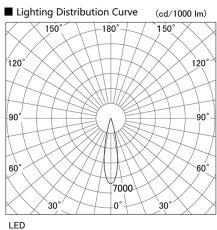

Item no. DD105-1420DW9030

Series Name:  $\Phi$ 100 Lens type Adjustable downlight, Antiglare

With Dark Mirror Reflector

Installation	Recessed mount
Type	
Fixture wattage	14W
Beam angle	22 deg
Color Temp.	3000K
CRI	Ra>90
Luminous	1315 lm
Body	Die-cast aluminum alloy
Body finish	N/A
Trim finish	White
Reflector finish	Dark Mirror
IP Rate	IP20
Light source	COB module
Input Voltage	AC220~240V
Dimming Type	Non-Dimmable
Certificate	CE, CCC
Cut Hole	100mm

Height (Weight)	
31.8W	152 (0.9kg)
24.3W	152 (0.9kg)
21.0W	115 (0.8kg)
14.0W	115 (0.8kg)