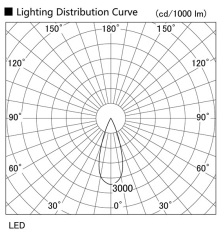

Item no. DD105-1435DW9027

Series Name: Φ 100 Lens type Adjustable downlight, Antiglare

With Dark Mirror Reflector

Installation	Recessed mount
Type	
Fixture wattage	14W
Beam angle	36 deg
Color Temp.	2700K
CRI	Ra>90
Luminous	1215 lm
Body	Die-cast aluminum alloy
Body finish	N/A
Trim finish	White
Reflector finish	Dark Mirror
IP Rate	IP20
Light source	COB module
Input Voltage	AC220~240V
Dimming Type	Non-Dimmable
Certificate	CE, CCC
Cut Hole	100mm

Height (Weight)	
31.8W	152 (0.9kg)
24.3W	152 (0.9kg)
21.0W	115 (0.8kg)
14.0W	115 (0.8kg)