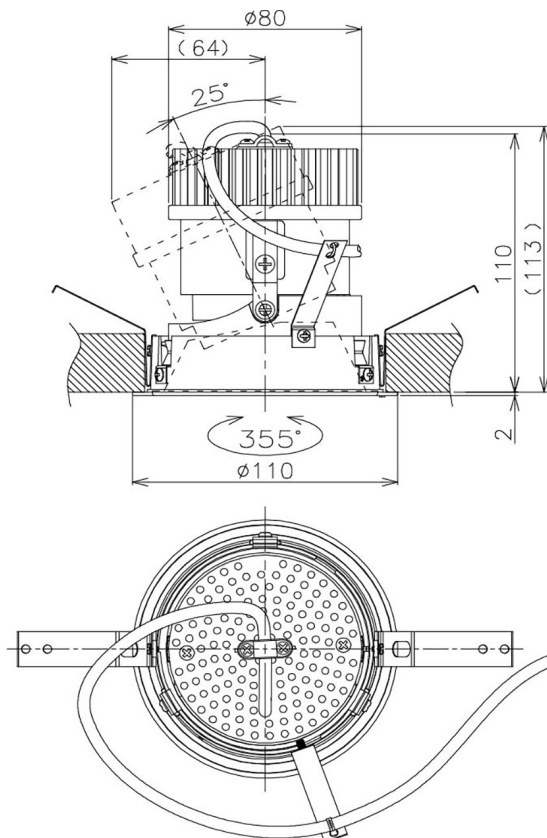

Item no. DD105-1435DW9027

Series Name: Φ 100 Lens type Adjustable downlight, Antiglare

With Dark Mirror Reflector

Installation	Recessed mount
Type	
Fixture wattage	14W
Beam angle	36 deg
Color Temp.	2700K
CRI	Ra>90
Luminous	1215 lm
Body	Die-cast aluminum alloy
Body finish	N/A
Trim finish	White
Reflector finish	Dark Mirror
IP Rate	IP20
Light source	COB module
Input Voltage	AC220~240V
Dimming Type	Non-Dimmable
Certificate	CE, CCC
Cut Hole	100mm

Height (Weight)	
31.8W	152 (0.9kg)
24.3W	152 (0.9kg)
21.0W	115 (0.8kg)
14.0W	115 (0.8kg)