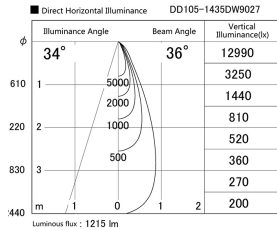

Item no. DD105-1435DW9027

Series Name: Φ 100 Lens type Adjustable downlight, Antiglare

With Dark Mirror Reflector

Installation	Recessed mount
Type	
Fixture wattage	14W
Beam angle	36 deg
Color Temp.	2700K
CRI	Ra>90
Luminous	1215 lm
Body	Die-cast aluminum alloy
Body finish	N/A
Trim finish	White
Reflector finish	Dark Mirror
IP Rate	IP20
Light source	COB module
Input Voltage	AC220~240V
Dimming Type	Non-Dimmable
Certificate	CE, CCC
Cut Hole	100mm

Height (Weight)	
31.8W	152 (0.9kg)
24.3W	152 (0.9kg)
21.0W	115 (0.8kg)
14.0W	115 (0.8kg)