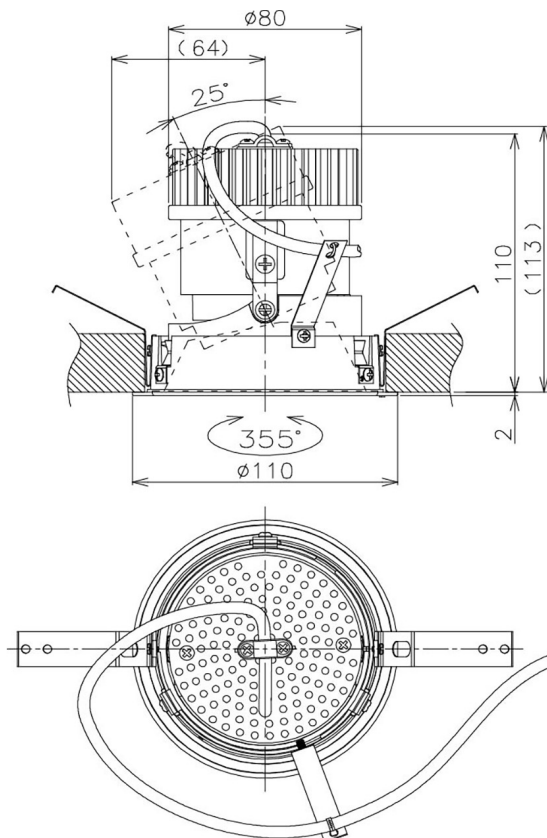

Item no. DD105-1435DW9030

Series Name: Φ 100 Lens type Adjustable downlight, Antiglare

With Dark Mirror Reflector

Installation	Recessed mount
Type	Φ 100 Lens type Adjustable downlight, Antiglare
Fixture wattage	14W
Beam angle	36 deg
Color Temp.	3000K
CRI	Ra>90
Luminous	1265 lm
Body	Die-cast aluminum alloy
Body finish	N/A
Trim finish	White
Reflector finish	Dark Mirror
IP Rate	IP20
Light source	COB module
Input Voltage	AC220~240V
Dimming Type	Non-Dimmable
Certificate	CE, CCC
Cut Hole	100mm

Height (Weight)	
31.8W	152 (0.9kg)
24.3W	152 (0.9kg)
21.0W	115 (0.8kg)
14.0W	115 (0.8kg)