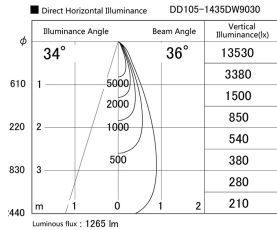

Item no. DD105-1435DW9030

Series Name: Φ 100 Lens type Adjustable downlight, Antiglare

With Dark Mirror Reflector

Installation	Recessed mount
Type	
Fixture wattage	14W
Beam angle	36 deg
Color Temp.	3000K
CRI	Ra>90
Luminous	1265 lm
Body	Die-cast aluminum alloy
Body finish	N/A
Trim finish	White
Reflector finish	Dark Mirror
IP Rate	IP20
Light source	COB module
Input Voltage	AC220~240V
Dimming Type	Non-Dimmable
Certificate	CE, CCC
Cut Hole	100mm

Height (Weight)	
31.8W	152 (0.9kg)
24.3W	152 (0.9kg)
21.0W	115 (0.8kg)
14.0W	115 (0.8kg)