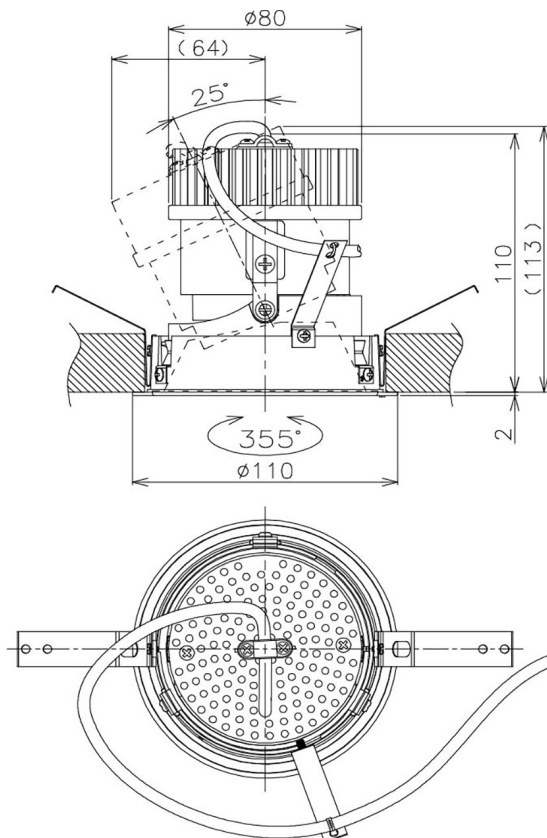

Item no. DD105-1435DW9030

Series Name: Φ 100 Lens type Adjustable downlight, Antiglare

With Dark Mirror Reflector

Installation	Recessed mount
Type	
Fixture wattage	14W
Beam angle	36 deg
Color Temp.	3000K
CRI	Ra>90
Luminous	1265 lm
Body	Die-cast aluminum alloy
Body finish	N/A
Trim finish	White
Reflector finish	Dark Mirror
IP Rate	IP20
Light source	COB module
Input Voltage	AC220~240V
Dimming Type	Non-Dimmable
Certificate	CE, CCC
Cut Hole	100mm

Height (Weight)	
31.8W	152 (0.9kg)
24.3W	152 (0.9kg)
21.0W	115 (0.8kg)
14.0W	115 (0.8kg)