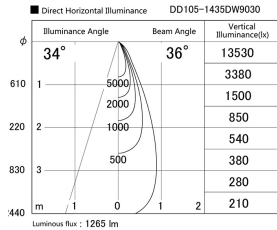

Item no. DD105-1435DW9030

Series Name: Φ 100 Lens type Adjustable downlight, Antiglare

With Dark Mirror Reflector

Installation	Recessed mount
Type	Φ 100 Lens type Adjustable downlight, Antiglare
Fixture wattage	14W
Beam angle	36 deg
Color Temp.	3000K
CRI	Ra>90
Luminous	1265 lm
Body	Die-cast aluminum alloy
Body finish	N/A
Trim finish	White
Reflector finish	Dark Mirror
IP Rate	IP20
Light source	COB module
Input Voltage	AC220~240V
Dimming Type	Non-Dimmable
Certificate	CE, CCC
Cut Hole	100mm

Height (Weight)	
31.8W	152 (0.9kg)
24.3W	152 (0.9kg)
21.0W	115 (0.8kg)
14.0W	115 (0.8kg)