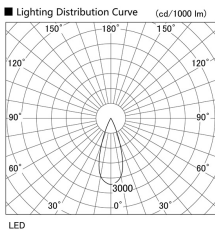

Item no. DD105-1435DW9030

Series Name: Φ 100 Lens type Adjustable downlight, Antiglare

With Dark Mirror Reflector

Installation	Recessed mount
Type	Φ 100 Lens type Adjustable downlight, Antiglare
Fixture wattage	14W
Beam angle	36 deg
Color Temp.	3000K
CRI	Ra>90
Luminous	1265 lm
Body	Die-cast aluminum alloy
Body finish	N/A
Trim finish	White
Reflector finish	Dark Mirror
IP Rate	IP20
Light source	COB module
Input Voltage	AC220~240V
Dimming Type	Non-Dimmable
Certificate	CE, CCC
Cut Hole	100mm

Height (Weight)	
31.8W	152 (0.9kg)
24.3W	152 (0.9kg)
21.0W	115 (0.8kg)
14.0W	115 (0.8kg)