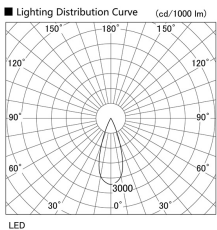

Item no. DD105-1435DW9030

Series Name: Φ 100 Lens type Adjustable downlight, Antiglare

With Dark Mirror Reflector

Installation	Recessed mount
Type	
Fixture wattage	14W
Beam angle	36 deg
Color Temp.	3000K
CRI	Ra>90
Luminous	1265 lm
Body	Die-cast aluminum alloy
Body finish	N/A
Trim finish	White
Reflector finish	Dark Mirror
IP Rate	IP20
Light source	COB module
Input Voltage	AC220~240V
Dimming Type	Non-Dimmable
Certificate	CE, CCC
Cut Hole	100mm

Height (Weight)	
31.8W	152 (0.9kg)
24.3W	152 (0.9kg)
21.0W	115 (0.8kg)
14.0W	115 (0.8kg)