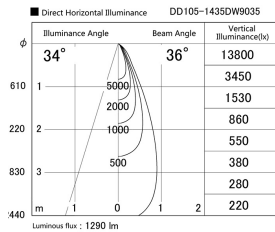

Item no. DD105-1435DW9035

Series Name: Φ 100 Lens type Adjustable downlight, Antiglare

With Dark Mirror Reflector

Installation	Recessed mount
Type	
Fixture wattage	14W
Beam angle	36 deg
Color Temp.	3500K
CRI	Ra>90
Luminous	1290 lm
Body	Die-cast aluminum alloy
Body finish	N/A
Trim finish	White
Reflector finish	Dark Mirror
IP Rate	IP20
Light source	COB module
Input Voltage	AC220~240V
Dimming Type	Non-Dimmable
Certificate	CE, CCC
Cut Hole	100mm

Height (Weight)	
31.8W	152 (0.9kg)
24.3W	152 (0.9kg)
21.0W	115 (0.8kg)
14.0W	115 (0.8kg)