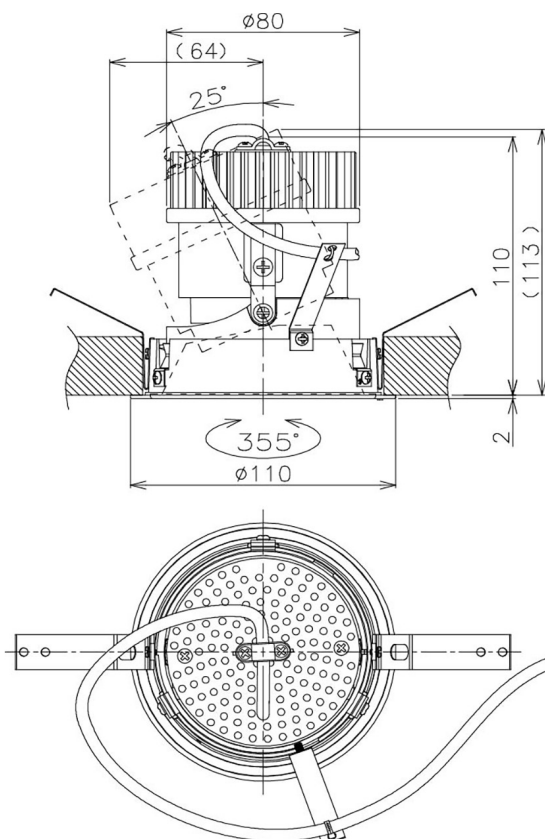

Item no. DD105-1435DW9035

Series Name: Φ 100 Lens type Adjustable downlight, Antiglare

With Dark Mirror Reflector

Installation	Recessed mount
Type	
Fixture wattage	14W
Beam angle	36 deg
Color Temp.	3500K
CRI	Ra>90
Luminous	1290 lm
Body	Die-cast aluminum alloy
Body finish	N/A
Trim finish	White
Reflector finish	Dark Mirror
IP Rate	IP20
Light source	COB module
Input Voltage	AC220~240V
Dimming Type	Non-Dimmable
Certificate	CE, CCC
Cut Hole	100mm

Height (Weight)	
31.8W	152 (0.9kg)
24.3W	152 (0.9kg)
21.0W	115 (0.8kg)
14.0W	115 (0.8kg)