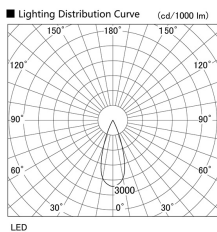

Item no. DD105-1435DW9035

Series Name: Φ 100 Lens type Adjustable downlight, Antiglare

With Dark Mirror Reflector

Installation	Recessed mount
Type	
Fixture wattage	14W
Beam angle	36 deg
Color Temp.	3500K
CRI	Ra>90
Luminous	1290 lm
Body	Die-cast aluminum alloy
Body finish	N/A
Trim finish	White
Reflector finish	Dark Mirror
IP Rate	IP20
Light source	COB module
Input Voltage	AC220~240V
Dimming Type	Non-Dimmable
Certificate	CE, CCC
Cut Hole	100mm

Height (Weight)	
31.8W	152 (0.9kg)
24.3W	152 (0.9kg)
21.0W	115 (0.8kg)
14.0W	115 (0.8kg)