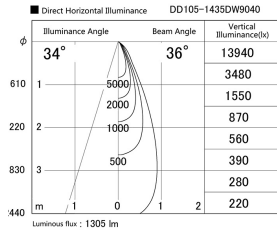

Item no. DD105-1435DW9040

Series Name:  $\Phi$ 100 Lens type Adjustable downlight, Antiglare

With Dark Mirror Reflector

Installation	Recessed mount
Type	$\Phi$ 100 Lens type Adjustable downlight, Antiglare
Fixture wattage	14W
Beam angle	36 deg
Color Temp.	4000K
CRI	Ra>90
Luminous	1305 lm
Body	Die-cast aluminum alloy
Body finish	N/A
Trim finish	White
Reflector finish	Dark Mirror
IP Rate	IP20
Light source	COB module
Input Voltage	AC220~240V
Dimming Type	Non-Dimmable
Certificate	CE, CCC
Cut Hole	100mm

Height (Weight)	
31.8W	152 (0.9kg)
24.3W	152 (0.9kg)
21.0W	115 (0.8kg)
14.0W	115 (0.8kg)