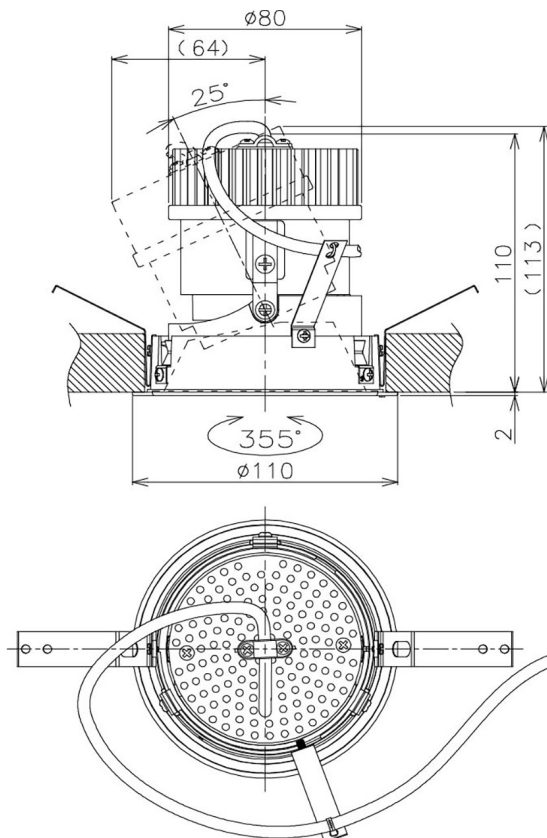

Item no. DD105-1435DW9040

Series Name:  $\Phi$ 100 Lens type Adjustable downlight, Antiglare

With Dark Mirror Reflector

Installation	Recessed mount
Type	$\Phi$ 100 Lens type Adjustable downlight, Antiglare
Fixture wattage	14W
Beam angle	36 deg
Color Temp.	4000K
CRI	Ra>90
Luminous	1305 lm
Body	Die-cast aluminum alloy
Body finish	N/A
Trim finish	White
Reflector finish	Dark Mirror
IP Rate	IP20
Light source	COB module
Input Voltage	AC220~240V
Dimming Type	Non-Dimmable
Certificate	CE, CCC
Cut Hole	100mm

Height (Weight)	
31.8W	152 (0.9kg)
24.3W	152 (0.9kg)
21.0W	115 (0.8kg)
14.0W	115 (0.8kg)