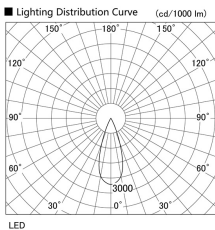

Item no. DD105-1435DW9040

Series Name:  $\Phi$ 100 Lens type Adjustable downlight, Antiglare

With Dark Mirror Reflector

Installation	Recessed mount
Type	$\Phi$ 100 Lens type Adjustable downlight, Antiglare
Fixture wattage	14W
Beam angle	36 deg
Color Temp.	4000K
CRI	Ra>90
Luminous	1305 lm
Body	Die-cast aluminum alloy
Body finish	N/A
Trim finish	White
Reflector finish	Dark Mirror
IP Rate	IP20
Light source	COB module
Input Voltage	AC220~240V
Dimming Type	Non-Dimmable
Certificate	CE, CCC
Cut Hole	100mm

Height (Weight)	
31.8W	152 (0.9kg)
24.3W	152 (0.9kg)
21.0W	115 (0.8kg)
14.0W	115 (0.8kg)