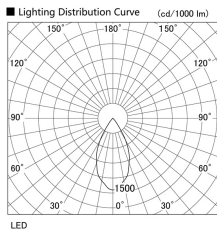

Item no. DD105-1450DW9030

Series Name:  $\Phi$ 100 Lens type Adjustable downlight, Antiglare

With Dark Mirror Reflector

Installation	Recessed mount
Type	
Fixture wattage	14W
Beam angle	52 deg
Color Temp.	3000K
CRI	Ra>90
Luminous	1290 lm
Body	Die-cast aluminum alloy
Body finish	N/A
Trim finish	White
Reflector finish	Dark Mirror
IP Rate	IP20
Light source	COB module
Input Voltage	AC220~240V
Dimming Type	Non-Dimmable
Certificate	CE, CCC
Cut Hole	100mm

Height (Weight)	
31.8W	152 (0.9kg)
24.3W	152 (0.9kg)
21.0W	115 (0.8kg)
14.0W	115 (0.8kg)