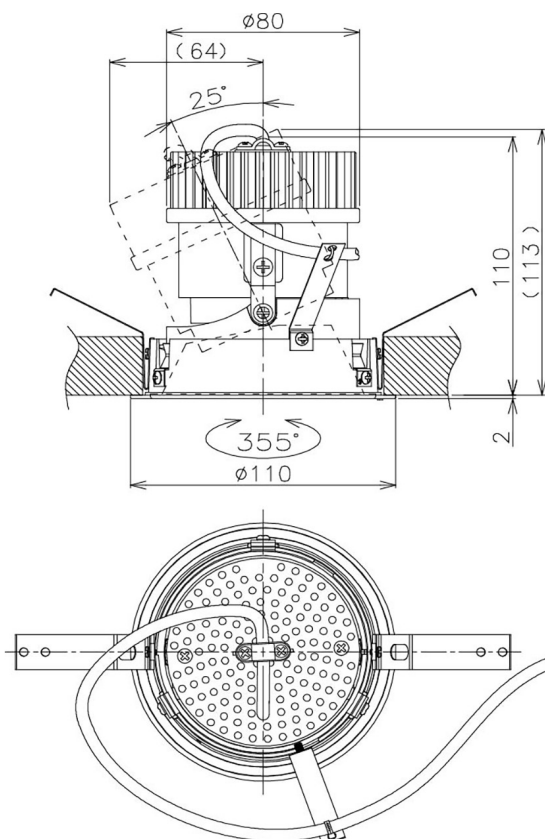

Item no. DD105-1450DW9030

Series Name:  $\Phi$ 100 Lens type Adjustable downlight, Antiglare

With Dark Mirror Reflector

Installation	Recessed mount
Type	
Fixture wattage	14W
Beam angle	52 deg
Color Temp.	3000K
CRI	Ra>90
Luminous	1290 lm
Body	Die-cast aluminum alloy
Body finish	N/A
Trim finish	White
Reflector finish	Dark Mirror
IP Rate	IP20
Light source	COB module
Input Voltage	AC220~240V
Dimming Type	Non-Dimmable
Certificate	CE, CCC
Cut Hole	100mm

Height (Weight)	
31.8W	152 (0.9kg)
24.3W	152 (0.9kg)
21.0W	115 (0.8kg)
14.0W	115 (0.8kg)