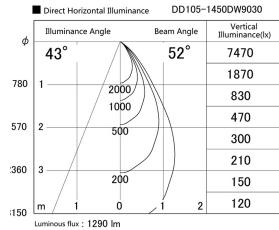

Item no. DD105-1450DW9030

Series Name:  $\Phi$ 100 Lens type Adjustable downlight, Antiglare

With Dark Mirror Reflector

Installation	Recessed mount
Type	
Fixture wattage	14W
Beam angle	52 deg
Color Temp.	3000K
CRI	Ra>90
Luminous	1290 lm
Body	Die-cast aluminum alloy
Body finish	N/A
Trim finish	White
Reflector finish	Dark Mirror
IP Rate	IP20
Light source	COB module
Input Voltage	AC220~240V
Dimming Type	Non-Dimmable
Certificate	CE, CCC
Cut Hole	100mm

Height (Weight)	
31.8W	152 (0.9kg)
24.3W	152 (0.9kg)
21.0W	115 (0.8kg)
14.0W	115 (0.8kg)