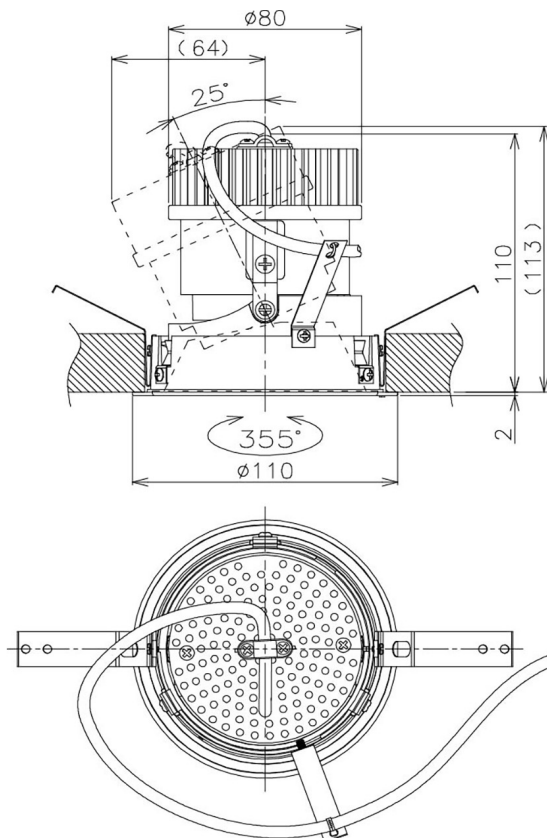

Item no. DD105-1450DW9035

Series Name:  $\Phi$ 100 Lens type Adjustable downlight, Antiglare

With Dark Mirror Reflector

Installation	Recessed mount
Type	
Fixture wattage	14W
Beam angle	52 deg
Color Temp.	3500K
CRI	Ra>90
Luminous	1315 lm
Body	Die-cast aluminum alloy
Body finish	N/A
Trim finish	White
Reflector finish	Dark Mirror
IP Rate	IP20
Light source	COB module
Input Voltage	AC220~240V
Dimming Type	Non-Dimmable
Certificate	CE, CCC
Cut Hole	100mm

Height (Weight)	
31.8W	152 (0.9kg)
24.3W	152 (0.9kg)
21.0W	115 (0.8kg)
14.0W	115 (0.8kg)