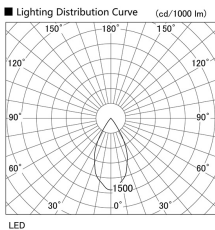

Item no. DD105-1450DW9035

Series Name:  $\Phi$ 100 Lens type Adjustable downlight, Antiglare

With Dark Mirror Reflector

Installation	Recessed mount
Type	
Fixture wattage	14W
Beam angle	52 deg
Color Temp.	3500K
CRI	Ra>90
Luminous	1315 lm
Body	Die-cast aluminum alloy
Body finish	N/A
Trim finish	White
Reflector finish	Dark Mirror
IP Rate	IP20
Light source	COB module
Input Voltage	AC220~240V
Dimming Type	Non-Dimmable
Certificate	CE, CCC
Cut Hole	100mm

Height (Weight)	
31.8W	152 (0.9kg)
24.3W	152 (0.9kg)
21.0W	115 (0.8kg)
14.0W	115 (0.8kg)