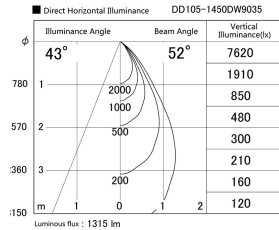

Item no. DD105-1450DW9035

Series Name:  $\Phi$ 100 Lens type Adjustable downlight, Antiglare

With Dark Mirror Reflector

Installation	Recessed mount
Type	
Fixture wattage	14W
Beam angle	52 deg
Color Temp.	3500K
CRI	Ra>90
Luminous	1315 lm
Body	Die-cast aluminum alloy
Body finish	N/A
Trim finish	White
Reflector finish	Dark Mirror
IP Rate	IP20
Light source	COB module
Input Voltage	AC220~240V
Dimming Type	Non-Dimmable
Certificate	CE, CCC
Cut Hole	100mm

Height (Weight)	
31.8W	152 (0.9kg)
24.3W	152 (0.9kg)
21.0W	115 (0.8kg)
14.0W	115 (0.8kg)