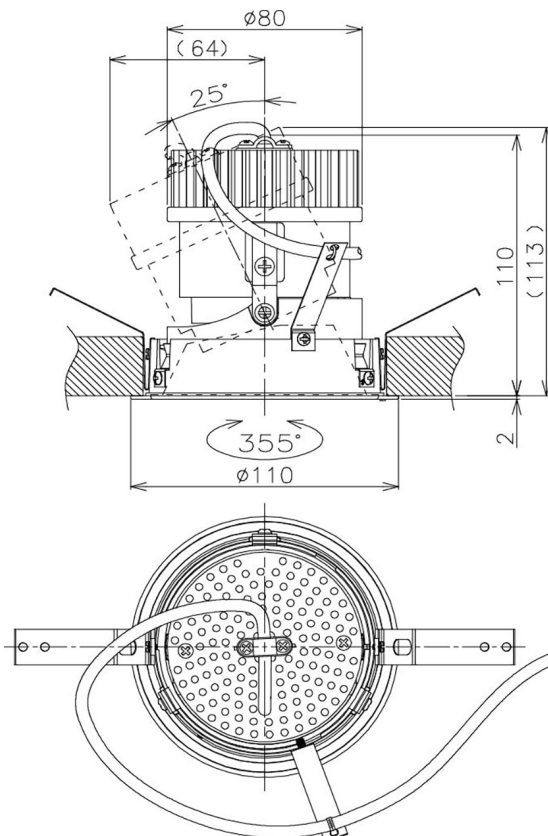

Item no. DD105-2115DW9027

Series Name: Φ 100 Lens type Adjustable downlight, Antiglare

With Dark Mirror Reflector

Installation	Recessed mount
Type	Φ 100 Lens type Adjustable downlight, Antiglare
Fixture wattage	21W
Beam angle	17 deg
Color Temp.	2700K
CRI	Ra>90
Luminous	1655 lm
Body	Die-cast aluminum alloy
Body finish	N/A
Trim finish	White
Reflector finish	Dark Mirror
IP Rate	IP20
Light source	COB module
Input Voltage	AC220~240V
Dimming Type	Non-Dimmable
Certificate	CE, CCC
Cut Hole	100mm

Height (Weight)	
31.8W	152 (0.9kg)
24.3W	152 (0.9kg)
21.0W	115 (0.8kg)
14.0W	115 (0.8kg)