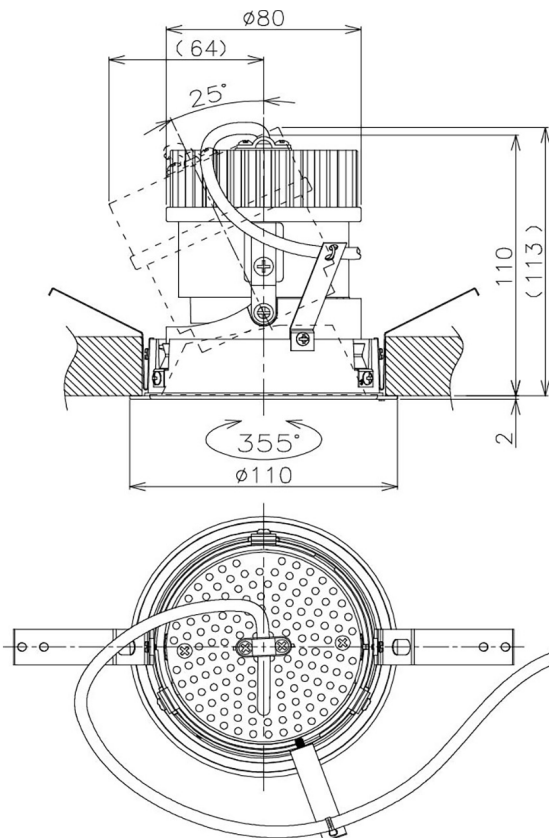

Item no. DD105-2115DW9027

Series Name: Φ 100 Lens type Adjustable downlight, Antiglare

With Dark Mirror Reflector

Installation	Recessed mount
Type	
Fixture wattage	21W
Beam angle	17 deg
Color Temp.	2700K
CRI	Ra>90
Luminous	1655 lm
Body	Die-cast aluminum alloy
Body finish	N/A
Trim finish	White
Reflector finish	Dark Mirror
IP Rate	IP20
Light source	COB module
Input Voltage	AC220~240V
Dimming Type	Non-Dimmable
Certificate	CE, CCC
Cut Hole	100mm

Height (Weight)	
31.8W	152 (0.9kg)
24.3W	152 (0.9kg)
21.0W	115 (0.8kg)
14.0W	115 (0.8kg)