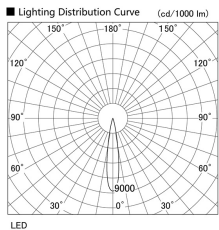

Item no. DD105-2115DW9027

Series Name: Φ 100 Lens type Adjustable downlight, Antiglare

With Dark Mirror Reflector

Installation	Recessed mount
Type	Φ 100 Lens type Adjustable downlight, Antiglare
Fixture wattage	21W
Beam angle	17 deg
Color Temp.	2700K
CRI	Ra>90
Luminous	1655 lm
Body	Die-cast aluminum alloy
Body finish	N/A
Trim finish	White
Reflector finish	Dark Mirror
IP Rate	IP20
Light source	COB module
Input Voltage	AC220~240V
Dimming Type	Non-Dimmable
Certificate	CE, CCC
Cut Hole	100mm

Height (Weight)	
31.8W	152 (0.9kg)
24.3W	152 (0.9kg)
21.0W	115 (0.8kg)
14.0W	115 (0.8kg)