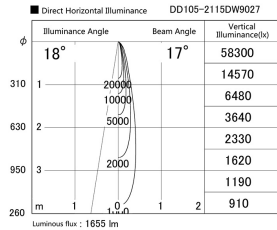

Item no. DD105-2115DW9027

Series Name: Φ 100 Lens type Adjustable downlight, Antiglare

With Dark Mirror Reflector

Installation	Recessed mount
Type	
Fixture wattage	21W
Beam angle	17 deg
Color Temp.	2700K
CRI	Ra>90
Luminous	1655 lm
Body	Die-cast aluminum alloy
Body finish	N/A
Trim finish	White
Reflector finish	Dark Mirror
IP Rate	IP20
Light source	COB module
Input Voltage	AC220~240V
Dimming Type	Non-Dimmable
Certificate	CE, CCC
Cut Hole	100mm

Height (Weight)	
31.8W	152 (0.9kg)
24.3W	152 (0.9kg)
21.0W	115 (0.8kg)
14.0W	115 (0.8kg)