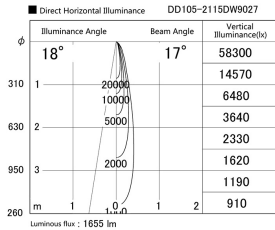

Item no. DD105-2115DW9027

Series Name: Φ 100 Lens type Adjustable downlight, Antiglare

With Dark Mirror Reflector

Installation	Recessed mount
Type	Φ 100 Lens type Adjustable downlight, Antiglare
Fixture wattage	21W
Beam angle	17 deg
Color Temp.	2700K
CRI	Ra>90
Luminous	1655 lm
Body	Die-cast aluminum alloy
Body finish	N/A
Trim finish	White
Reflector finish	Dark Mirror
IP Rate	IP20
Light source	COB module
Input Voltage	AC220~240V
Dimming Type	Non-Dimmable
Certificate	CE, CCC
Cut Hole	100mm

Height (Weight)	
31.8W	152 (0.9kg)
24.3W	152 (0.9kg)
21.0W	115 (0.8kg)
14.0W	115 (0.8kg)