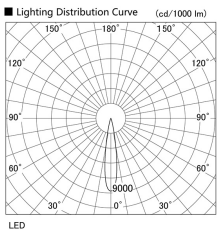

Item no. DD105-2115DW9027

Series Name: Φ 100 Lens type Adjustable downlight, Antiglare

With Dark Mirror Reflector

Installation	Recessed mount
Type	
Fixture wattage	21W
Beam angle	17 deg
Color Temp.	2700K
CRI	Ra>90
Luminous	1655 lm
Body	Die-cast aluminum alloy
Body finish	N/A
Trim finish	White
Reflector finish	Dark Mirror
IP Rate	IP20
Light source	COB module
Input Voltage	AC220~240V
Dimming Type	Non-Dimmable
Certificate	CE, CCC
Cut Hole	100mm

Height (Weight)	
31.8W	152 (0.9kg)
24.3W	152 (0.9kg)
21.0W	115 (0.8kg)
14.0W	115 (0.8kg)