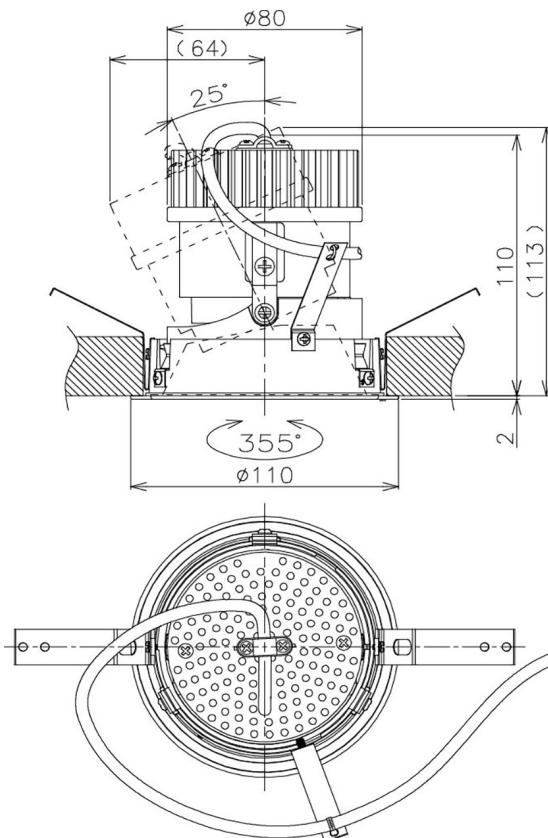

Item no. DD105-2115DW9030

Series Name: Φ 100 Lens type Adjustable downlight, Antiglare

With Dark Mirror Reflector

Installation	Recessed mount
Type	Φ 100 Lens type Adjustable downlight, Antiglare
Fixture wattage	21W
Beam angle	17 deg
Color Temp.	3000K
CRI	Ra>90
Luminous	1720 lm
Body	Die-cast aluminum alloy
Body finish	N/A
Trim finish	White
Reflector finish	Dark Mirror
IP Rate	IP20
Light source	COB module
Input Voltage	AC220~240V
Dimming Type	Non-Dimmable
Certificate	CE, CCC
Cut Hole	100mm

Height (Weight)	
31.8W	152 (0.9kg)
24.3W	152 (0.9kg)
21.0W	115 (0.8kg)
14.0W	115 (0.8kg)