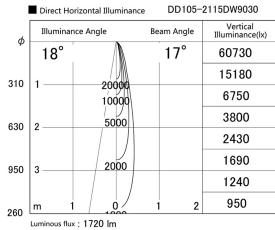

Item no. DD105-2115DW9030

Series Name: Φ 100 Lens type Adjustable downlight, Antiglare

With Dark Mirror Reflector

Installation	Recessed mount
Type	Φ 100 Lens type Adjustable downlight, Antiglare
Fixture wattage	21W
Beam angle	17 deg
Color Temp.	3000K
CRI	Ra>90
Luminous	1720 lm
Body	Die-cast aluminum alloy
Body finish	N/A
Trim finish	White
Reflector finish	Dark Mirror
IP Rate	IP20
Light source	COB module
Input Voltage	AC220~240V
Dimming Type	Non-Dimmable
Certificate	CE, CCC
Cut Hole	100mm

Height (Weight)	
31.8W	152 (0.9kg)
24.3W	152 (0.9kg)
21.0W	115 (0.8kg)
14.0W	115 (0.8kg)