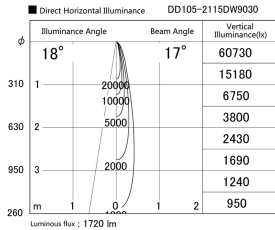

Item no. DD105-2115DW9030

Series Name: Φ 100 Lens type Adjustable downlight, Antiglare

With Dark Mirror Reflector

Installation	Recessed mount
Type	
Fixture wattage	21W
Beam angle	17 deg
Color Temp.	3000K
CRI	Ra>90
Luminous	1720 lm
Body	Die-cast aluminum alloy
Body finish	N/A
Trim finish	White
Reflector finish	Dark Mirror
IP Rate	IP20
Light source	COB module
Input Voltage	AC220~240V
Dimming Type	Non-Dimmable
Certificate	CE, CCC
Cut Hole	100mm

Height (Weight)	
31.8W	152 (0.9kg)
24.3W	152 (0.9kg)
21.0W	115 (0.8kg)
14.0W	115 (0.8kg)