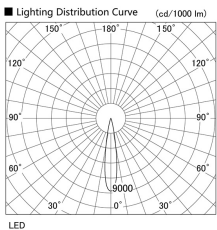

Item no. DD105-2115DW9030

Series Name: Φ 100 Lens type Adjustable downlight, Antiglare

With Dark Mirror Reflector

Installation	Recessed mount
Type	Φ 100 Lens type Adjustable downlight, Antiglare
Fixture wattage	21W
Beam angle	17 deg
Color Temp.	3000K
CRI	Ra>90
Luminous	1720 lm
Body	Die-cast aluminum alloy
Body finish	N/A
Trim finish	White
Reflector finish	Dark Mirror
IP Rate	IP20
Light source	COB module
Input Voltage	AC220~240V
Dimming Type	Non-Dimmable
Certificate	CE, CCC
Cut Hole	100mm

Height (Weight)	
31.8W	152 (0.9kg)
24.3W	152 (0.9kg)
21.0W	115 (0.8kg)
14.0W	115 (0.8kg)