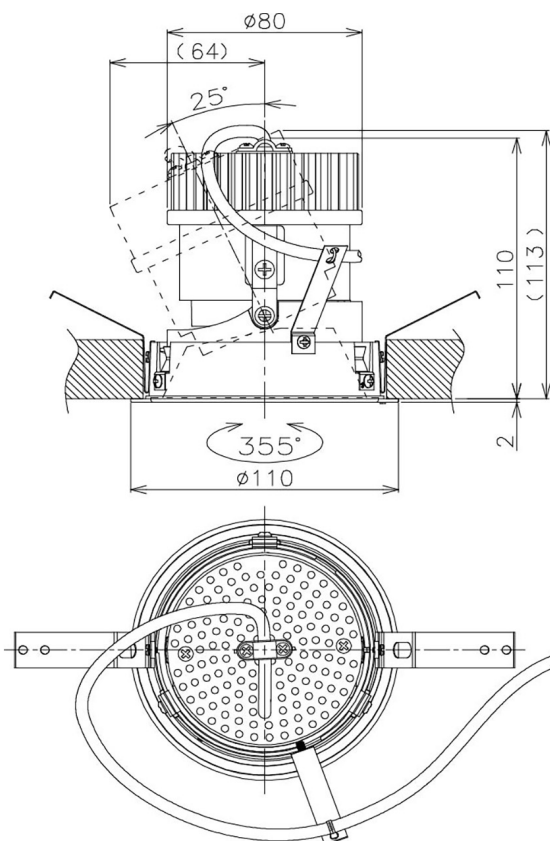

Item no. DD105-2115DW9030

Series Name: Φ 100 Lens type Adjustable downlight, Antiglare

With Dark Mirror Reflector

Installation	Recessed mount
Type	
Fixture wattage	21W
Beam angle	17 deg
Color Temp.	3000K
CRI	Ra>90
Luminous	1720 lm
Body	Die-cast aluminum alloy
Body finish	N/A
Trim finish	White
Reflector finish	Dark Mirror
IP Rate	IP20
Light source	COB module
Input Voltage	AC220~240V
Dimming Type	Non-Dimmable
Certificate	CE, CCC
Cut Hole	100mm

Height (Weight)	
31.8W	152 (0.9kg)
24.3W	152 (0.9kg)
21.0W	115 (0.8kg)
14.0W	115 (0.8kg)