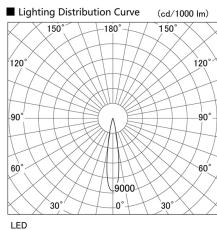

Item no. DD105-2115DW9030

Series Name: Φ 100 Lens type Adjustable downlight, Antiglare

With Dark Mirror Reflector

Installation	Recessed mount
Type	
Fixture wattage	21W
Beam angle	17 deg
Color Temp.	3000K
CRI	Ra>90
Luminous	1720 lm
Body	Die-cast aluminum alloy
Body finish	N/A
Trim finish	White
Reflector finish	Dark Mirror
IP Rate	IP20
Light source	COB module
Input Voltage	AC220~240V
Dimming Type	Non-Dimmable
Certificate	CE, CCC
Cut Hole	100mm

Height (Weight)	
31.8W	152 (0.9kg)
24.3W	152 (0.9kg)
21.0W	115 (0.8kg)
14.0W	115 (0.8kg)