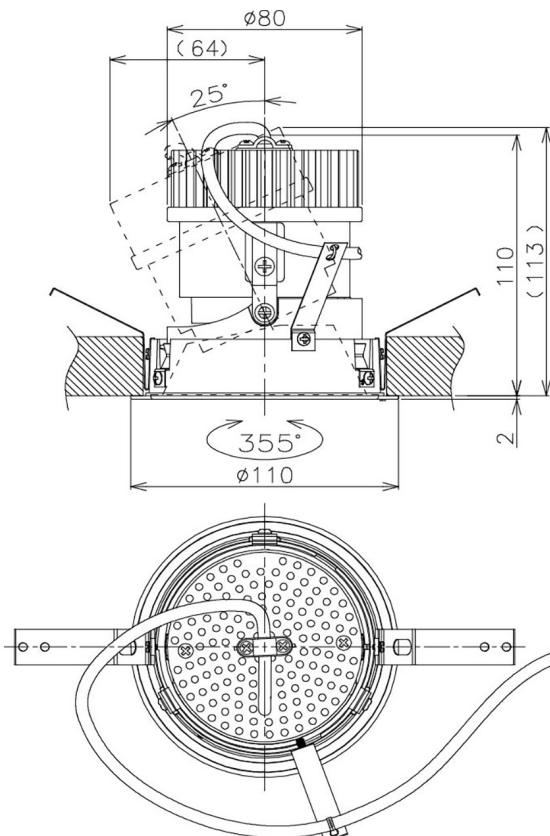

Item no. DD105-2115DW9035

Series Name: Φ 100 Lens type Adjustable downlight, Antiglare

With Dark Mirror Reflector

Installation	Recessed mount
Type	
Fixture wattage	21W
Beam angle	17 deg
Color Temp.	3500K
CRI	Ra>90
Luminous	1755 lm
Body	Die-cast aluminum alloy
Body finish	N/A
Trim finish	White
Reflector finish	Dark Mirror
IP Rate	IP20
Light source	COB module
Input Voltage	AC220~240V
Dimming Type	Non-Dimmable
Certificate	CE, CCC
Cut Hole	100mm

Height (Weight)	
31.8W	152 (0.9kg)
24.3W	152 (0.9kg)
21.0W	115 (0.8kg)
14.0W	115 (0.8kg)