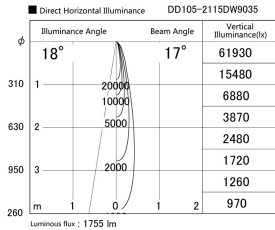

Item no. DD105-2115DW9035

Series Name: Φ 100 Lens type Adjustable downlight, Antiglare

With Dark Mirror Reflector

Installation	Recessed mount
Type	
Fixture wattage	21W
Beam angle	17 deg
Color Temp.	3500K
CRI	Ra>90
Luminous	1755 lm
Body	Die-cast aluminum alloy
Body finish	N/A
Trim finish	White
Reflector finish	Dark Mirror
IP Rate	IP20
Light source	COB module
Input Voltage	AC220~240V
Dimming Type	Non-Dimmable
Certificate	CE, CCC
Cut Hole	100mm

Height (Weight)	
31.8W	152 (0.9kg)
24.3W	152 (0.9kg)
21.0W	115 (0.8kg)
14.0W	115 (0.8kg)