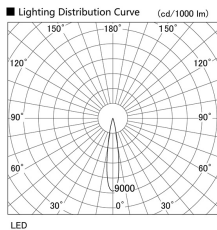

Item no. DD105-2115DW9035

Series Name: Φ 100 Lens type Adjustable downlight, Antiglare

With Dark Mirror Reflector

Installation	Recessed mount
Type	
Fixture wattage	21W
Beam angle	17 deg
Color Temp.	3500K
CRI	Ra>90
Luminous	1755 lm
Body	Die-cast aluminum alloy
Body finish	N/A
Trim finish	White
Reflector finish	Dark Mirror
IP Rate	IP20
Light source	COB module
Input Voltage	AC220~240V
Dimming Type	Non-Dimmable
Certificate	CE, CCC
Cut Hole	100mm

Height (Weight)	
31.8W	152 (0.9kg)
24.3W	152 (0.9kg)
21.0W	115 (0.8kg)
14.0W	115 (0.8kg)