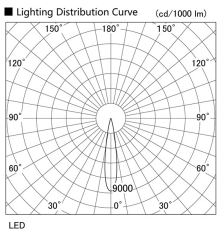

Item no. DD105-2115DW9040

Series Name: Φ 100 Lens type Adjustable downlight, Antiglare

With Dark Mirror Reflector

Installation	Recessed mount
Type	
Fixture wattage	21W
Beam angle	17 deg
Color Temp.	4000K
CRI	Ra>90
Luminous	1775 lm
Body	Die-cast aluminum alloy
Body finish	N/A
Trim finish	White
Reflector finish	Dark Mirror
IP Rate	IP20
Light source	COB module
Input Voltage	AC220~240V
Dimming Type	Non-Dimmable
Certificate	CE, CCC
Cut Hole	100mm

Height (Weight)	
31.8W	152 (0.9kg)
24.3W	152 (0.9kg)
21.0W	115 (0.8kg)
14.0W	115 (0.8kg)