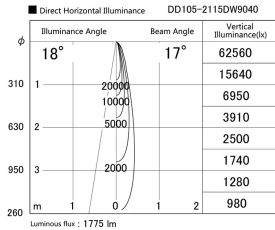

Item no. DD105-2115DW9040

Series Name: Φ 100 Lens type Adjustable downlight, Antiglare

With Dark Mirror Reflector

Installation	Recessed mount
Type	
Fixture wattage	21W
Beam angle	17 deg
Color Temp.	4000K
CRI	Ra>90
Luminous	1775 lm
Body	Die-cast aluminum alloy
Body finish	N/A
Trim finish	White
Reflector finish	Dark Mirror
IP Rate	IP20
Light source	COB module
Input Voltage	AC220~240V
Dimming Type	Non-Dimmable
Certificate	CE, CCC
Cut Hole	100mm

Height (Weight)	
31.8W	152 (0.9kg)
24.3W	152 (0.9kg)
21.0W	115 (0.8kg)
14.0W	115 (0.8kg)