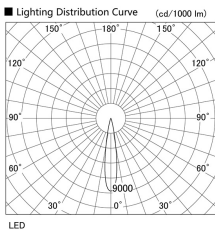

Item no. DD105-2115DW9040

Series Name:  $\Phi$ 100 Lens type Adjustable downlight, Antiglare

With Dark Mirror Reflector

Installation	Recessed mount
Type	$\Phi$ 100 Lens type Adjustable downlight, Antiglare
Fixture wattage	21W
Beam angle	17 deg
Color Temp.	4000K
CRI	Ra>90
Luminous	1775 lm
Body	Die-cast aluminum alloy
Body finish	N/A
Trim finish	White
Reflector finish	Dark Mirror
IP Rate	IP20
Light source	COB module
Input Voltage	AC220~240V
Dimming Type	Non-Dimmable
Certificate	CE, CCC
Cut Hole	100mm

Height (Weight)	
31.8W	152 (0.9kg)
24.3W	152 (0.9kg)
21.0W	115 (0.8kg)
14.0W	115 (0.8kg)