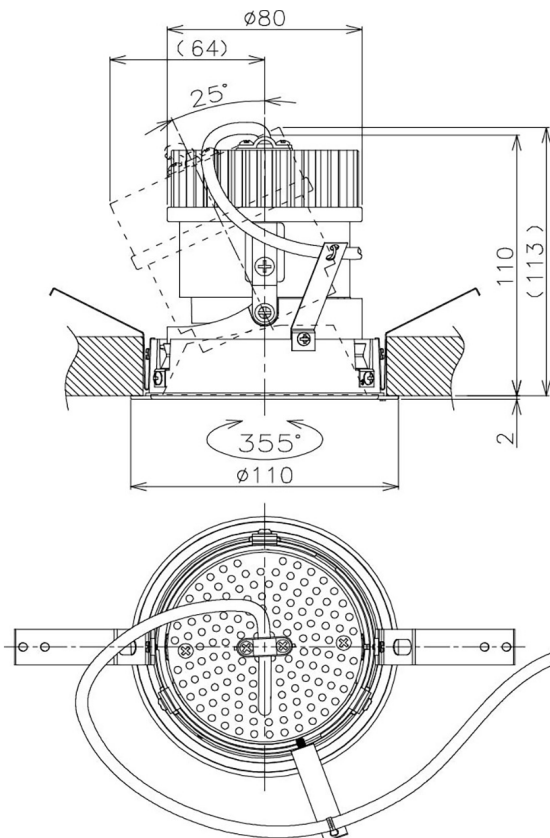

Item no. DD105-2115DW9040

Series Name:  $\Phi$ 100 Lens type Adjustable downlight, Antiglare

With Dark Mirror Reflector

Installation	Recessed mount
Type	$\Phi$ 100 Lens type Adjustable downlight, Antiglare
Fixture wattage	21W
Beam angle	17 deg
Color Temp.	4000K
CRI	Ra>90
Luminous	1775 lm
Body	Die-cast aluminum alloy
Body finish	N/A
Trim finish	White
Reflector finish	Dark Mirror
IP Rate	IP20
Light source	COB module
Input Voltage	AC220~240V
Dimming Type	Non-Dimmable
Certificate	CE, CCC
Cut Hole	100mm

Height (Weight)	
31.8W	152 (0.9kg)
24.3W	152 (0.9kg)
21.0W	115 (0.8kg)
14.0W	115 (0.8kg)