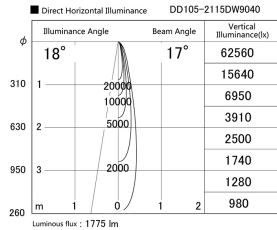

Item no. DD105-2115DW9040

Series Name:  $\Phi$ 100 Lens type Adjustable downlight, Antiglare

With Dark Mirror Reflector

Installation	Recessed mount
Type	$\Phi$ 100 Lens type Adjustable downlight, Antiglare
Fixture wattage	21W
Beam angle	17 deg
Color Temp.	4000K
CRI	Ra>90
Luminous	1775 lm
Body	Die-cast aluminum alloy
Body finish	N/A
Trim finish	White
Reflector finish	Dark Mirror
IP Rate	IP20
Light source	COB module
Input Voltage	AC220~240V
Dimming Type	Non-Dimmable
Certificate	CE, CCC
Cut Hole	100mm

Height (Weight)	
31.8W	152 (0.9kg)
24.3W	152 (0.9kg)
21.0W	115 (0.8kg)
14.0W	115 (0.8kg)