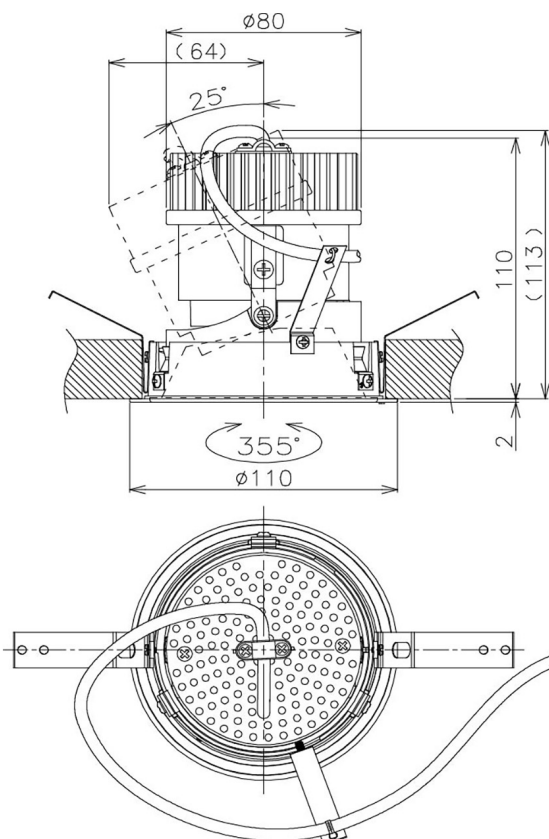

Item no. DD105-2115DW9040

Series Name: Φ 100 Lens type Adjustable downlight, Antiglare

With Dark Mirror Reflector

Installation	Recessed mount
Type	
Fixture wattage	21W
Beam angle	17 deg
Color Temp.	4000K
CRI	Ra>90
Luminous	1775 lm
Body	Die-cast aluminum alloy
Body finish	N/A
Trim finish	White
Reflector finish	Dark Mirror
IP Rate	IP20
Light source	COB module
Input Voltage	AC220~240V
Dimming Type	Non-Dimmable
Certificate	CE, CCC
Cut Hole	100mm

Height (Weight)	
31.8W	152 (0.9kg)
24.3W	152 (0.9kg)
21.0W	115 (0.8kg)
14.0W	115 (0.8kg)