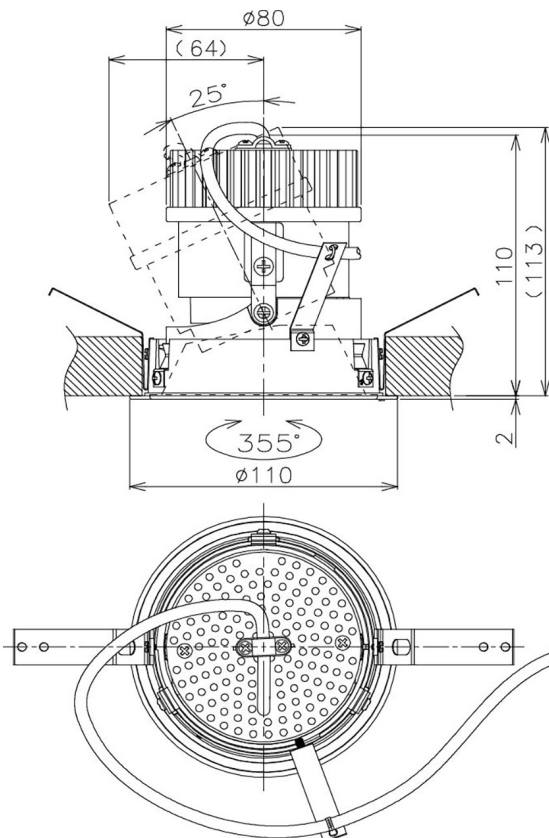

Item no. DD105-2120DW9027

Series Name: Φ 100 Lens type Adjustable downlight, Antiglare

With Dark Mirror Reflector

Installation	Recessed mount
Type	Φ 100 Lens type Adjustable downlight, Antiglare
Fixture wattage	21W
Beam angle	22 deg
Color Temp.	2700K
CRI	Ra>90
Luminous	1770 lm
Body	Die-cast aluminum alloy
Body finish	N/A
Trim finish	White
Reflector finish	Dark Mirror
IP Rate	IP20
Light source	COB module
Input Voltage	AC220~240V
Dimming Type	Non-Dimmable
Certificate	CE, CCC
Cut Hole	100mm

Height (Weight)	
31.8W	152 (0.9kg)
24.3W	152 (0.9kg)
21.0W	115 (0.8kg)
14.0W	115 (0.8kg)