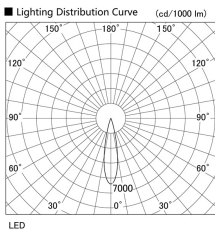

Item no. DD105-2120DW9027

Series Name: Φ 100 Lens type Adjustable downlight, Antiglare

With Dark Mirror Reflector

Installation	Recessed mount
Type	Φ 100 Lens type Adjustable downlight, Antiglare
Fixture wattage	21W
Beam angle	22 deg
Color Temp.	2700K
CRI	Ra>90
Luminous	1770 lm
Body	Die-cast aluminum alloy
Body finish	N/A
Trim finish	White
Reflector finish	Dark Mirror
IP Rate	IP20
Light source	COB module
Input Voltage	AC220~240V
Dimming Type	Non-Dimmable
Certificate	CE, CCC
Cut Hole	100mm

Height (Weight)	
31.8W	152 (0.9kg)
24.3W	152 (0.9kg)
21.0W	115 (0.8kg)
14.0W	115 (0.8kg)