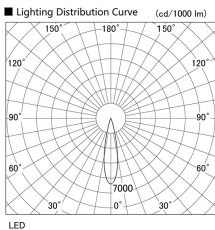

Item no. DD105-2120DW9027

Series Name: Φ 100 Lens type Adjustable downlight, Antiglare

With Dark Mirror Reflector

Installation	Recessed mount
Type	
Fixture wattage	21W
Beam angle	22 deg
Color Temp.	2700K
CRI	Ra>90
Luminous	1770 lm
Body	Die-cast aluminum alloy
Body finish	N/A
Trim finish	White
Reflector finish	Dark Mirror
IP Rate	IP20
Light source	COB module
Input Voltage	AC220~240V
Dimming Type	Non-Dimmable
Certificate	CE, CCC
Cut Hole	100mm

Height (Weight)	
31.8W	152 (0.9kg)
24.3W	152 (0.9kg)
21.0W	115 (0.8kg)
14.0W	115 (0.8kg)