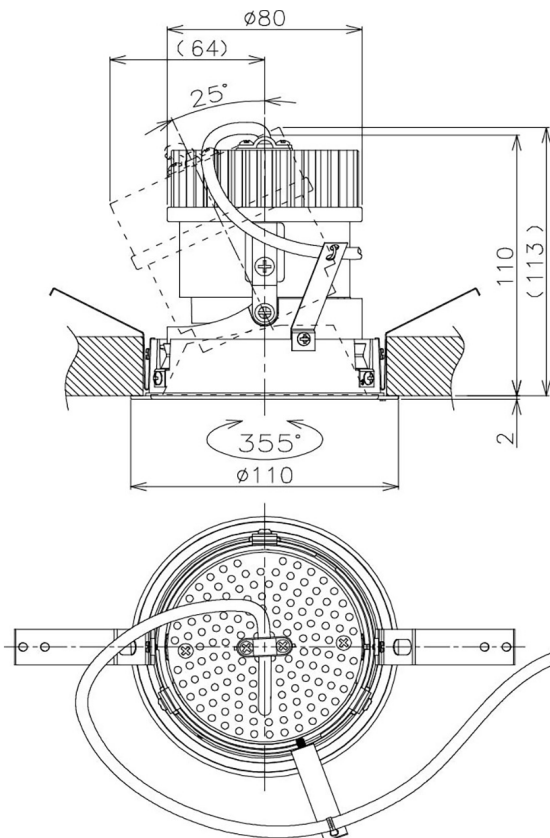

Item no. DD105-2120DW9027

Series Name: Φ 100 Lens type Adjustable downlight, Antiglare

With Dark Mirror Reflector

Installation	Recessed mount
Type	
Fixture wattage	21W
Beam angle	22 deg
Color Temp.	2700K
CRI	Ra>90
Luminous	1770 lm
Body	Die-cast aluminum alloy
Body finish	N/A
Trim finish	White
Reflector finish	Dark Mirror
IP Rate	IP20
Light source	COB module
Input Voltage	AC220~240V
Dimming Type	Non-Dimmable
Certificate	CE, CCC
Cut Hole	100mm

Height (Weight)	
31.8W	152 (0.9kg)
24.3W	152 (0.9kg)
21.0W	115 (0.8kg)
14.0W	115 (0.8kg)