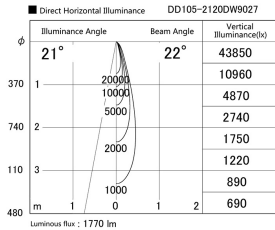

Item no. DD105-2120DW9027

Series Name: Φ 100 Lens type Adjustable downlight, Antiglare

With Dark Mirror Reflector

Installation	Recessed mount
Type	
Fixture wattage	21W
Beam angle	22 deg
Color Temp.	2700K
CRI	Ra>90
Luminous	1770 lm
Body	Die-cast aluminum alloy
Body finish	N/A
Trim finish	White
Reflector finish	Dark Mirror
IP Rate	IP20
Light source	COB module
Input Voltage	AC220~240V
Dimming Type	Non-Dimmable
Certificate	CE, CCC
Cut Hole	100mm

Height (Weight)	
31.8W	152 (0.9kg)
24.3W	152 (0.9kg)
21.0W	115 (0.8kg)
14.0W	115 (0.8kg)