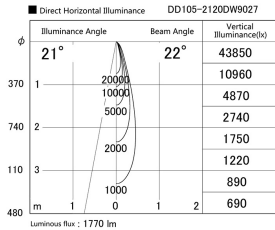

Item no. DD105-2120DW9027

Series Name: Φ 100 Lens type Adjustable downlight, Antiglare

With Dark Mirror Reflector

Installation	Recessed mount
Type	Φ 100 Lens type Adjustable downlight, Antiglare
Fixture wattage	21W
Beam angle	22 deg
Color Temp.	2700K
CRI	Ra>90
Luminous	1770 lm
Body	Die-cast aluminum alloy
Body finish	N/A
Trim finish	White
Reflector finish	Dark Mirror
IP Rate	IP20
Light source	COB module
Input Voltage	AC220~240V
Dimming Type	Non-Dimmable
Certificate	CE, CCC
Cut Hole	100mm

Height (Weight)	
31.8W	152 (0.9kg)
24.3W	152 (0.9kg)
21.0W	115 (0.8kg)
14.0W	115 (0.8kg)