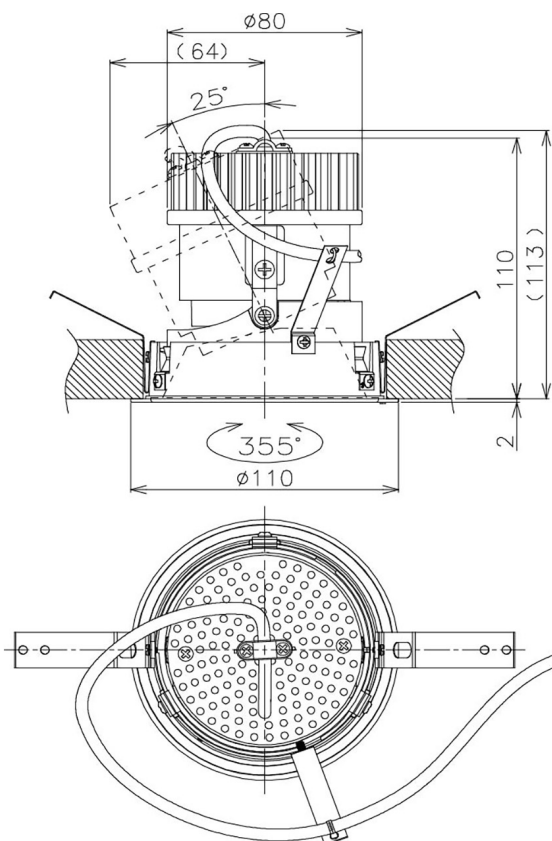

Item no. DD105-2120DW9030

Series Name:  $\Phi$ 100 Lens type Adjustable downlight, Antiglare

With Dark Mirror Reflector

Installation	Recessed mount
Type	$\Phi$ 100 Lens type Adjustable downlight, Antiglare
Fixture wattage	21W
Beam angle	22 deg
Color Temp.	3000K
CRI	Ra>90
Luminous	1845 lm
Body	Die-cast aluminum alloy
Body finish	N/A
Trim finish	White
Reflector finish	Dark Mirror
IP Rate	IP20
Light source	COB module
Input Voltage	AC220~240V
Dimming Type	Non-Dimmable
Certificate	CE, CCC
Cut Hole	100mm

Height (Weight)	
31.8W	152 (0.9kg)
24.3W	152 (0.9kg)
21.0W	115 (0.8kg)
14.0W	115 (0.8kg)