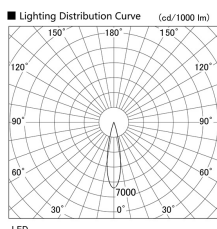

Item no. DD105-2120DW9030

Series Name:  $\Phi$ 100 Lens type Adjustable downlight, Antiglare

With Dark Mirror Reflector

Installation	Recessed mount
Type	$\Phi$ 100 Lens type Adjustable downlight, Antiglare
Fixture wattage	21W
Beam angle	22 deg
Color Temp.	3000K
CRI	Ra>90
Luminous	1845 lm
Body	Die-cast aluminum alloy
Body finish	N/A
Trim finish	White
Reflector finish	Dark Mirror
IP Rate	IP20
Light source	COB module
Input Voltage	AC220~240V
Dimming Type	Non-Dimmable
Certificate	CE, CCC
Cut Hole	100mm

Height (Weight)	
31.8W	152 (0.9kg)
24.3W	152 (0.9kg)
21.0W	115 (0.8kg)
14.0W	115 (0.8kg)