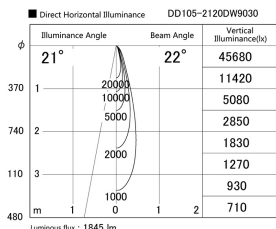

Item no. DD105-2120DW9030

Series Name:  $\Phi$ 100 Lens type Adjustable downlight, Antiglare

With Dark Mirror Reflector

Installation	Recessed mount
Type	$\Phi$ 100 Lens type Adjustable downlight, Antiglare
Fixture wattage	21W
Beam angle	22 deg
Color Temp.	3000K
CRI	Ra>90
Luminous	1845 lm
Body	Die-cast aluminum alloy
Body finish	N/A
Trim finish	White
Reflector finish	Dark Mirror
IP Rate	IP20
Light source	COB module
Input Voltage	AC220~240V
Dimming Type	Non-Dimmable
Certificate	CE, CCC
Cut Hole	100mm

Height (Weight)	
31.8W	152 (0.9kg)
24.3W	152 (0.9kg)
21.0W	115 (0.8kg)
14.0W	115 (0.8kg)