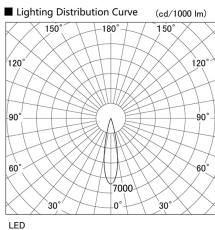

Item no. DD105-2120DW9030

Series Name: Φ 100 Lens type Adjustable downlight, Antiglare

With Dark Mirror Reflector

Installation	Recessed mount
Type	
Fixture wattage	21W
Beam angle	22 deg
Color Temp.	3000K
CRI	Ra>90
Luminous	1845 lm
Body	Die-cast aluminum alloy
Body finish	N/A
Trim finish	White
Reflector finish	Dark Mirror
IP Rate	IP20
Light source	COB module
Input Voltage	AC220~240V
Dimming Type	Non-Dimmable
Certificate	CE, CCC
Cut Hole	100mm

Height (Weight)	
31.8W	152 (0.9kg)
24.3W	152 (0.9kg)
21.0W	115 (0.8kg)
14.0W	115 (0.8kg)