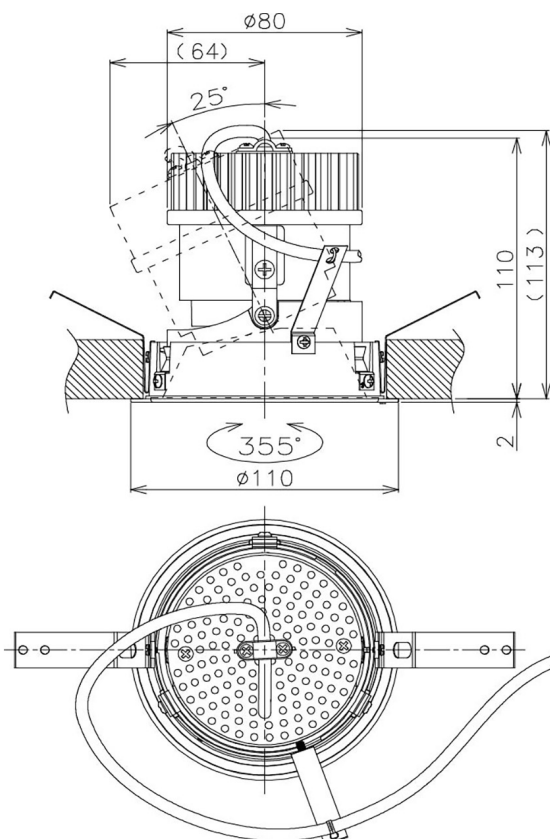

Item no. DD105-2120DW9030

Series Name: Φ 100 Lens type Adjustable downlight, Antiglare

With Dark Mirror Reflector

Installation	Recessed mount
Type	
Fixture wattage	21W
Beam angle	22 deg
Color Temp.	3000K
CRI	Ra>90
Luminous	1845 lm
Body	Die-cast aluminum alloy
Body finish	N/A
Trim finish	White
Reflector finish	Dark Mirror
IP Rate	IP20
Light source	COB module
Input Voltage	AC220~240V
Dimming Type	Non-Dimmable
Certificate	CE, CCC
Cut Hole	100mm

Height (Weight)	
31.8W	152 (0.9kg)
24.3W	152 (0.9kg)
21.0W	115 (0.8kg)
14.0W	115 (0.8kg)