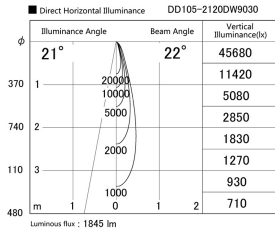

Item no. DD105-2120DW9030

Series Name: Φ 100 Lens type Adjustable downlight, Antiglare

With Dark Mirror Reflector

Installation	Recessed mount
Type	
Fixture wattage	21W
Beam angle	22 deg
Color Temp.	3000K
CRI	Ra>90
Luminous	1845 lm
Body	Die-cast aluminum alloy
Body finish	N/A
Trim finish	White
Reflector finish	Dark Mirror
IP Rate	IP20
Light source	COB module
Input Voltage	AC220~240V
Dimming Type	Non-Dimmable
Certificate	CE, CCC
Cut Hole	100mm

Height (Weight)	
31.8W	152 (0.9kg)
24.3W	152 (0.9kg)
21.0W	115 (0.8kg)
14.0W	115 (0.8kg)