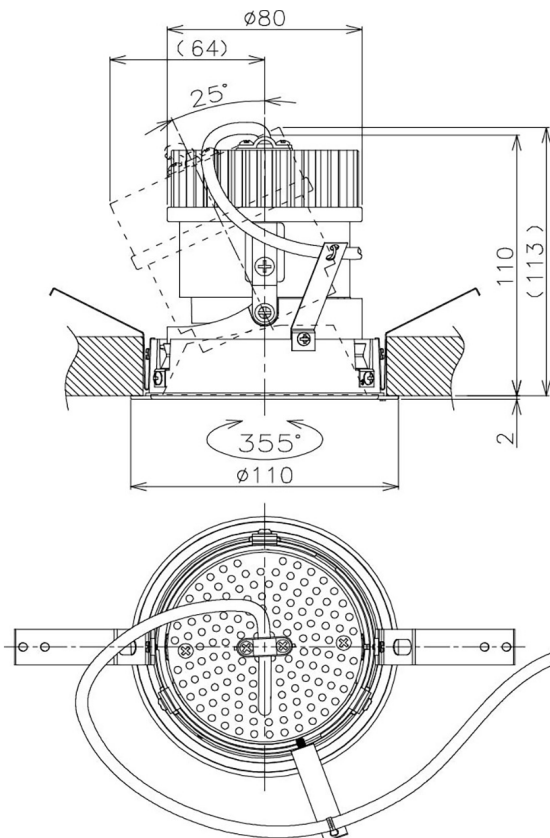

Item no. DD105-2120DW9035

Series Name: Φ 100 Lens type Adjustable downlight, Antiglare

With Dark Mirror Reflector

Installation	Recessed mount
Type	Φ 100 Lens type Adjustable downlight, Antiglare
Fixture wattage	21W
Beam angle	22 deg
Color Temp.	3500K
CRI	Ra>90
Luminous	1880 lm
Body	Die-cast aluminum alloy
Body finish	N/A
Trim finish	White
Reflector finish	Dark Mirror
IP Rate	IP20
Light source	COB module
Input Voltage	AC220~240V
Dimming Type	Non-Dimmable
Certificate	CE, CCC
Cut Hole	100mm

Height (Weight)	
31.8W	152 (0.9kg)
24.3W	152 (0.9kg)
21.0W	115 (0.8kg)
14.0W	115 (0.8kg)