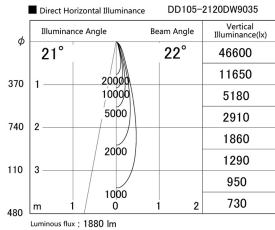

Item no. DD105-2120DW9035

Series Name: Φ 100 Lens type Adjustable downlight, Antiglare

With Dark Mirror Reflector

Installation	Recessed mount
Type	Φ 100 Lens type Adjustable downlight, Antiglare
Fixture wattage	21W
Beam angle	22 deg
Color Temp.	3500K
CRI	Ra>90
Luminous	1880 lm
Body	Die-cast aluminum alloy
Body finish	N/A
Trim finish	White
Reflector finish	Dark Mirror
IP Rate	IP20
Light source	COB module
Input Voltage	AC220~240V
Dimming Type	Non-Dimmable
Certificate	CE, CCC
Cut Hole	100mm

Height (Weight)	
31.8W	152 (0.9kg)
24.3W	152 (0.9kg)
21.0W	115 (0.8kg)
14.0W	115 (0.8kg)