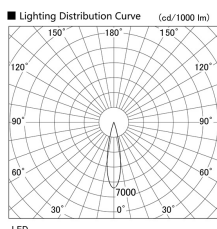

Item no. DD105-2120DW9035

Series Name: Φ 100 Lens type Adjustable downlight, Antiglare

With Dark Mirror Reflector

Installation	Recessed mount
Type	
Fixture wattage	21W
Beam angle	22 deg
Color Temp.	3500K
CRI	Ra>90
Luminous	1880 lm
Body	Die-cast aluminum alloy
Body finish	N/A
Trim finish	White
Reflector finish	Dark Mirror
IP Rate	IP20
Light source	COB module
Input Voltage	AC220~240V
Dimming Type	Non-Dimmable
Certificate	CE, CCC
Cut Hole	100mm

Height (Weight)	
31.8W	152 (0.9kg)
24.3W	152 (0.9kg)
21.0W	115 (0.8kg)
14.0W	115 (0.8kg)