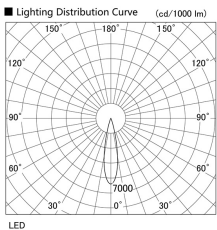

Item no. DD105-2120DW9035

Series Name: Φ 100 Lens type Adjustable downlight, Antiglare

With Dark Mirror Reflector

Installation	Recessed mount
Type	Φ 100 Lens type Adjustable downlight, Antiglare
Fixture wattage	21W
Beam angle	22 deg
Color Temp.	3500K
CRI	Ra>90
Luminous	1880 lm
Body	Die-cast aluminum alloy
Body finish	N/A
Trim finish	White
Reflector finish	Dark Mirror
IP Rate	IP20
Light source	COB module
Input Voltage	AC220~240V
Dimming Type	Non-Dimmable
Certificate	CE, CCC
Cut Hole	100mm

Height (Weight)	
31.8W	152 (0.9kg)
24.3W	152 (0.9kg)
21.0W	115 (0.8kg)
14.0W	115 (0.8kg)