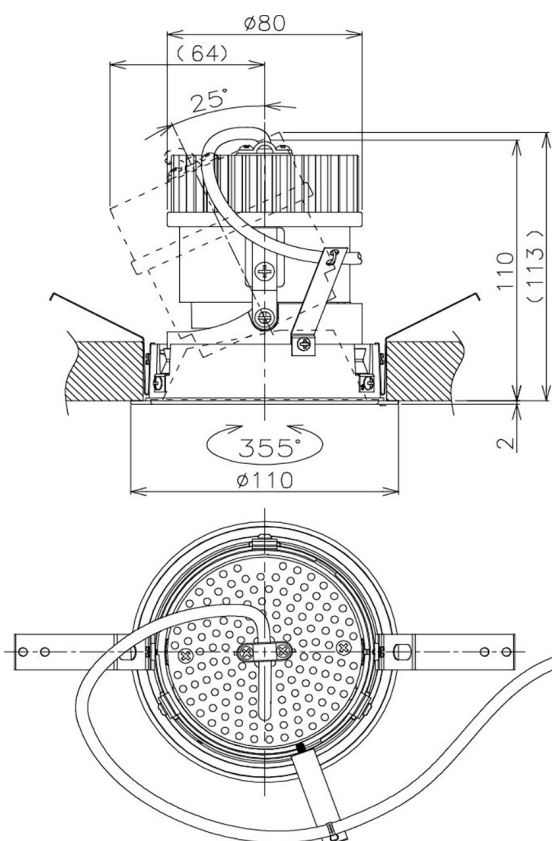

Item no. DD105-2120DW9035

Series Name: Φ 100 Lens type Adjustable downlight, Antiglare

With Dark Mirror Reflector

Installation	Recessed mount
Type	
Fixture wattage	21W
Beam angle	22 deg
Color Temp.	3500K
CRI	Ra>90
Luminous	1880 lm
Body	Die-cast aluminum alloy
Body finish	N/A
Trim finish	White
Reflector finish	Dark Mirror
IP Rate	IP20
Light source	COB module
Input Voltage	AC220~240V
Dimming Type	Non-Dimmable
Certificate	CE, CCC
Cut Hole	100mm

Height (Weight)	
31.8W	152 (0.9kg)
24.3W	152 (0.9kg)
21.0W	115 (0.8kg)
14.0W	115 (0.8kg)