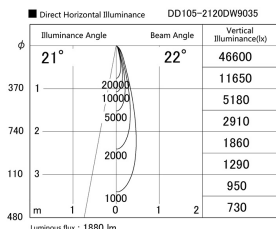

Item no. DD105-2120DW9035

Series Name: Φ 100 Lens type Adjustable downlight, Antiglare

With Dark Mirror Reflector

Installation	Recessed mount
Type	
Fixture wattage	21W
Beam angle	22 deg
Color Temp.	3500K
CRI	Ra>90
Luminous	1880 lm
Body	Die-cast aluminum alloy
Body finish	N/A
Trim finish	White
Reflector finish	Dark Mirror
IP Rate	IP20
Light source	COB module
Input Voltage	AC220~240V
Dimming Type	Non-Dimmable
Certificate	CE, CCC
Cut Hole	100mm

Height (Weight)	
31.8W	152 (0.9kg)
24.3W	152 (0.9kg)
21.0W	115 (0.8kg)
14.0W	115 (0.8kg)