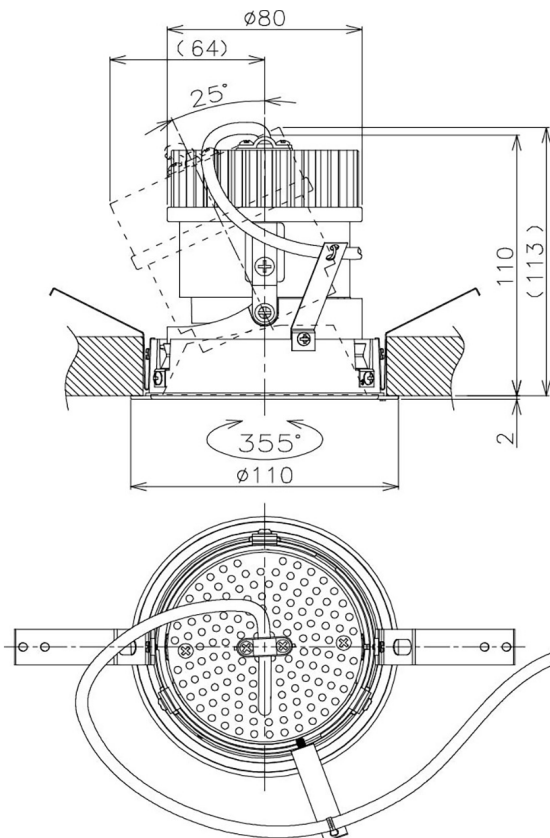

Item no. DD105-2120DW9040

Series Name:  $\Phi$ 100 Lens type Adjustable downlight, Antiglare

With Dark Mirror Reflector

|                  |  |
|------------------|--|
| Installation     | Recessed mount                                       |
| Type             | $\Phi$ 100 Lens type Adjustable downlight, Antiglare |
| Fixture wattage  | 21W  |
| Beam angle       | 22 deg   |
| Color Temp.      | 4000K  |
| CRI              | Ra>90  |
| Luminous         | 1900 lm  |
| Body             | Die-cast aluminum alloy                              |
| Body finish      | N/A  |
| Trim finish      | White  |
| Reflector finish | Dark Mirror  |
| IP Rate          | IP20   |
| Light source     | COB module   |
| Input Voltage    | AC220~240V   |
| Dimming Type     | Non-Dimmable   |
| Certificate      | CE, CCC  |
| Cut Hole         | 100mm  |

| Height (Weight) |             |
|-----------------|-------------|
| 31.8W           | 152 (0.9kg) |
| 24.3W           | 152 (0.9kg) |
| 21.0W           | 115 (0.8kg) |
| 14.0W           | 115 (0.8kg) |