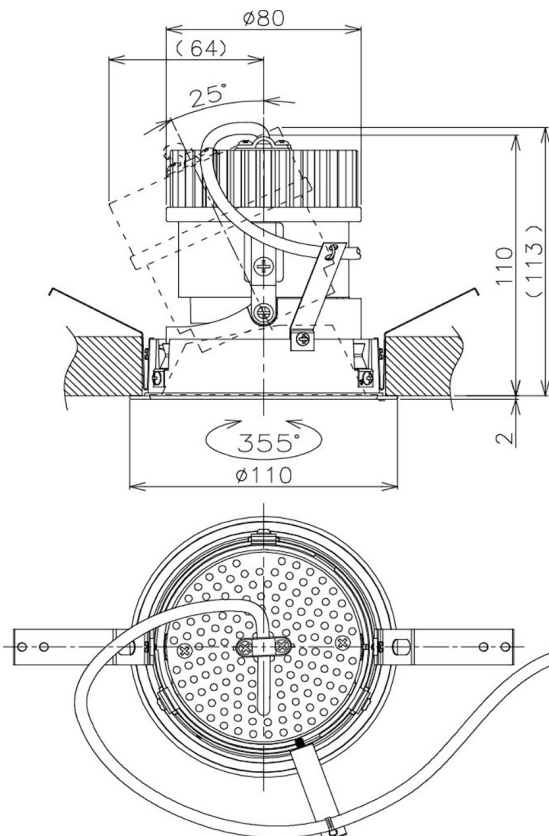

Item no. DD105-2120DW9040

Series Name: Φ 100 Lens type Adjustable downlight, Antiglare

With Dark Mirror Reflector

Installation	Recessed mount
Type	
Fixture wattage	21W
Beam angle	22 deg
Color Temp.	4000K
CRI	Ra>90
Luminous	1900 lm
Body	Die-cast aluminum alloy
Body finish	N/A
Trim finish	White
Reflector finish	Dark Mirror
IP Rate	IP20
Light source	COB module
Input Voltage	AC220~240V
Dimming Type	Non-Dimmable
Certificate	CE, CCC
Cut Hole	100mm

Height (Weight)	
31.8W	152 (0.9kg)
24.3W	152 (0.9kg)
21.0W	115 (0.8kg)
14.0W	115 (0.8kg)