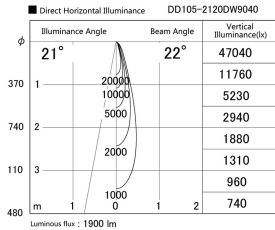

Item no. DD105-2120DW9040

Series Name:  $\Phi$ 100 Lens type Adjustable downlight, Antiglare

With Dark Mirror Reflector

|                  |  |
|------------------|--|
| Installation     | Recessed mount                                       |
| Type             | $\Phi$ 100 Lens type Adjustable downlight, Antiglare |
| Fixture wattage  | 21W  |
| Beam angle       | 22 deg   |
| Color Temp.      | 4000K  |
| CRI              | Ra>90  |
| Luminous         | 1900 lm  |
| Body             | Die-cast aluminum alloy                              |
| Body finish      | N/A  |
| Trim finish      | White  |
| Reflector finish | Dark Mirror  |
| IP Rate          | IP20   |
| Light source     | COB module   |
| Input Voltage    | AC220~240V   |
| Dimming Type     | Non-Dimmable   |
| Certificate      | CE, CCC  |
| Cut Hole         | 100mm  |

| Height (Weight) |             |
|-----------------|-------------|
| 31.8W           | 152 (0.9kg) |
| 24.3W           | 152 (0.9kg) |
| 21.0W           | 115 (0.8kg) |
| 14.0W           | 115 (0.8kg) |