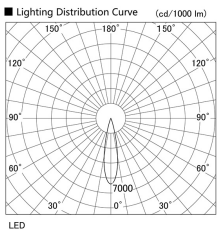

Item no. DD105-2120DW9040

Series Name: Φ 100 Lens type Adjustable downlight, Antiglare

With Dark Mirror Reflector

Installation	Recessed mount
Type	
Fixture wattage	21W
Beam angle	22 deg
Color Temp.	4000K
CRI	Ra>90
Luminous	1900 lm
Body	Die-cast aluminum alloy
Body finish	N/A
Trim finish	White
Reflector finish	Dark Mirror
IP Rate	IP20
Light source	COB module
Input Voltage	AC220~240V
Dimming Type	Non-Dimmable
Certificate	CE, CCC
Cut Hole	100mm

Height (Weight)	
31.8W	152 (0.9kg)
24.3W	152 (0.9kg)
21.0W	115 (0.8kg)
14.0W	115 (0.8kg)