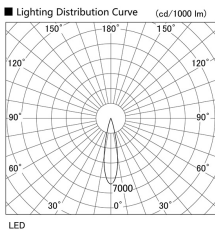

Item no. DD105-2120DW9040

Series Name:  $\Phi$ 100 Lens type Adjustable downlight, Antiglare

With Dark Mirror Reflector

|                  |  |
|------------------|--|
| Installation     | Recessed mount                                       |
| Type             | $\Phi$ 100 Lens type Adjustable downlight, Antiglare |
| Fixture wattage  | 21W  |
| Beam angle       | 22 deg   |
| Color Temp.      | 4000K  |
| CRI              | Ra>90  |
| Luminous         | 1900 lm  |
| Body             | Die-cast aluminum alloy                              |
| Body finish      | N/A  |
| Trim finish      | White  |
| Reflector finish | Dark Mirror  |
| IP Rate          | IP20   |
| Light source     | COB module   |
| Input Voltage    | AC220~240V   |
| Dimming Type     | Non-Dimmable   |
| Certificate      | CE, CCC  |
| Cut Hole         | 100mm  |

| Height (Weight) |             |
|-----------------|-------------|
| 31.8W           | 152 (0.9kg) |
| 24.3W           | 152 (0.9kg) |
| 21.0W           | 115 (0.8kg) |
| 14.0W           | 115 (0.8kg) |