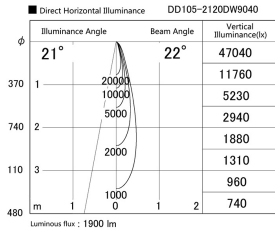

Item no. DD105-2120DW9040

Series Name: Φ 100 Lens type Adjustable downlight, Antiglare

With Dark Mirror Reflector

Installation	Recessed mount
Type	
Fixture wattage	21W
Beam angle	22 deg
Color Temp.	4000K
CRI	Ra>90
Luminous	1900 lm
Body	Die-cast aluminum alloy
Body finish	N/A
Trim finish	White
Reflector finish	Dark Mirror
IP Rate	IP20
Light source	COB module
Input Voltage	AC220~240V
Dimming Type	Non-Dimmable
Certificate	CE, CCC
Cut Hole	100mm

Height (Weight)	
31.8W	152 (0.9kg)
24.3W	152 (0.9kg)
21.0W	115 (0.8kg)
14.0W	115 (0.8kg)