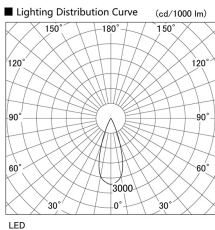

Item no. DD105-2135DW9027

Series Name: Φ 100 Lens type Adjustable downlight, Antiglare

With Dark Mirror Reflector

Installation	Recessed mount
Type	
Fixture wattage	21W
Beam angle	36 deg
Color Temp.	2700K
CRI	Ra>90
Luminous	1750 lm
Body	Die-cast aluminum alloy
Body finish	N/A
Trim finish	White
Reflector finish	Dark Mirror
IP Rate	IP20
Light source	COB module
Input Voltage	AC220~240V
Dimming Type	Non-Dimmable
Certificate	CE, CCC
Cut Hole	100mm

Height (Weight)	
31.8W	152 (0.9kg)
24.3W	152 (0.9kg)
21.0W	115 (0.8kg)
14.0W	115 (0.8kg)