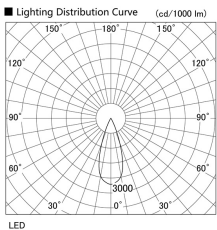

Item no. DD105-2135DW9027

Series Name: Φ 100 Lens type Adjustable downlight, Antiglare

With Dark Mirror Reflector

Installation	Recessed mount
Type	Φ 100 Lens type Adjustable downlight, Antiglare
Fixture wattage	21W
Beam angle	36 deg
Color Temp.	2700K
CRI	Ra>90
Luminous	1750 lm
Body	Die-cast aluminum alloy
Body finish	N/A
Trim finish	White
Reflector finish	Dark Mirror
IP Rate	IP20
Light source	COB module
Input Voltage	AC220~240V
Dimming Type	Non-Dimmable
Certificate	CE, CCC
Cut Hole	100mm

Height (Weight)	
31.8W	152 (0.9kg)
24.3W	152 (0.9kg)
21.0W	115 (0.8kg)
14.0W	115 (0.8kg)