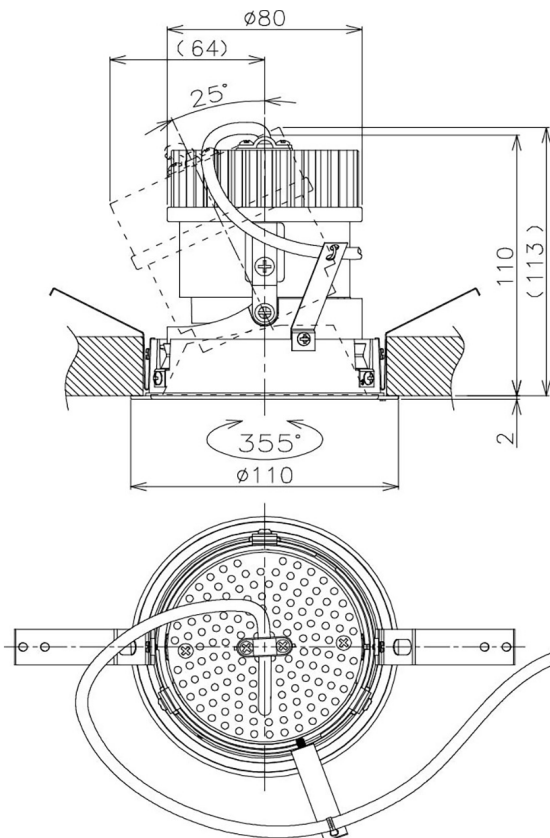

Item no. DD105-2135DW9027

Series Name: Φ 100 Lens type Adjustable downlight, Antiglare

With Dark Mirror Reflector

Installation	Recessed mount
Type	Φ 100 Lens type Adjustable downlight, Antiglare
Fixture wattage	21W
Beam angle	36 deg
Color Temp.	2700K
CRI	Ra>90
Luminous	1750 lm
Body	Die-cast aluminum alloy
Body finish	N/A
Trim finish	White
Reflector finish	Dark Mirror
IP Rate	IP20
Light source	COB module
Input Voltage	AC220~240V
Dimming Type	Non-Dimmable
Certificate	CE, CCC
Cut Hole	100mm

Height (Weight)	
31.8W	152 (0.9kg)
24.3W	152 (0.9kg)
21.0W	115 (0.8kg)
14.0W	115 (0.8kg)