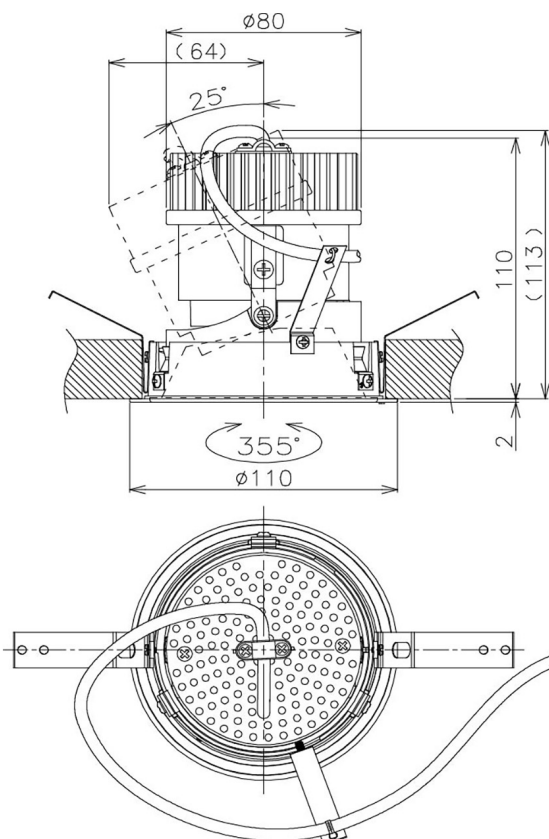

Item no. DD105-2135DW9027

Series Name: Φ 100 Lens type Adjustable downlight, Antiglare

With Dark Mirror Reflector

Installation	Recessed mount
Type	
Fixture wattage	21W
Beam angle	36 deg
Color Temp.	2700K
CRI	Ra>90
Luminous	1750 lm
Body	Die-cast aluminum alloy
Body finish	N/A
Trim finish	White
Reflector finish	Dark Mirror
IP Rate	IP20
Light source	COB module
Input Voltage	AC220~240V
Dimming Type	Non-Dimmable
Certificate	CE, CCC
Cut Hole	100mm

Height (Weight)	
31.8W	152 (0.9kg)
24.3W	152 (0.9kg)
21.0W	115 (0.8kg)
14.0W	115 (0.8kg)