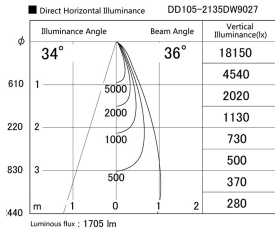

Item no. DD105-2135DW9027

Series Name: Φ 100 Lens type Adjustable downlight, Antiglare

With Dark Mirror Reflector

Installation	Recessed mount
Type	Φ 100 Lens type Adjustable downlight, Antiglare
Fixture wattage	21W
Beam angle	36 deg
Color Temp.	2700K
CRI	Ra>90
Luminous	1750 lm
Body	Die-cast aluminum alloy
Body finish	N/A
Trim finish	White
Reflector finish	Dark Mirror
IP Rate	IP20
Light source	COB module
Input Voltage	AC220~240V
Dimming Type	Non-Dimmable
Certificate	CE, CCC
Cut Hole	100mm

Height (Weight)	
31.8W	152 (0.9kg)
24.3W	152 (0.9kg)
21.0W	115 (0.8kg)
14.0W	115 (0.8kg)