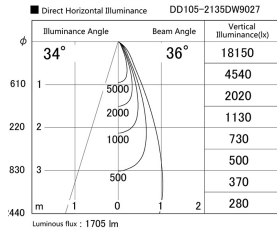

Item no. DD105-2135DW9027

Series Name: Φ 100 Lens type Adjustable downlight, Antiglare

With Dark Mirror Reflector

Installation	Recessed mount
Type	
Fixture wattage	21W
Beam angle	36 deg
Color Temp.	2700K
CRI	Ra>90
Luminous	1750 lm
Body	Die-cast aluminum alloy
Body finish	N/A
Trim finish	White
Reflector finish	Dark Mirror
IP Rate	IP20
Light source	COB module
Input Voltage	AC220~240V
Dimming Type	Non-Dimmable
Certificate	CE, CCC
Cut Hole	100mm

Height (Weight)	
31.8W	152 (0.9kg)
24.3W	152 (0.9kg)
21.0W	115 (0.8kg)
14.0W	115 (0.8kg)