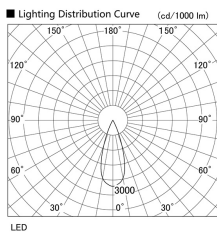

Item no. DD105-2135DW9030

Series Name: Φ 100 Lens type Adjustable downlight, Antiglare

With Dark Mirror Reflector

Installation	Recessed mount
Type	
Fixture wattage	21W
Beam angle	36 deg
Color Temp.	3000K
CRI	Ra>90
Luminous	1775 lm
Body	Die-cast aluminum alloy
Body finish	N/A
Trim finish	White
Reflector finish	Dark Mirror
IP Rate	IP20
Light source	COB module
Input Voltage	AC220~240V
Dimming Type	Non-Dimmable
Certificate	CE, CCC
Cut Hole	100mm

Height (Weight)	
31.8W	152 (0.9kg)
24.3W	152 (0.9kg)
21.0W	115 (0.8kg)
14.0W	115 (0.8kg)