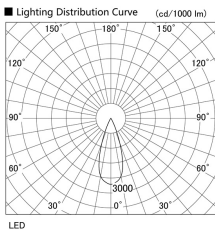

Item no. DD105-2135DW9030

Series Name: Φ 100 Lens type Adjustable downlight, Antiglare

With Dark Mirror Reflector

Installation	Recessed mount
Type	Φ 100 Lens type Adjustable downlight, Antiglare
Fixture wattage	21W
Beam angle	36 deg
Color Temp.	3000K
CRI	Ra>90
Luminous	1775 lm
Body	Die-cast aluminum alloy
Body finish	N/A
Trim finish	White
Reflector finish	Dark Mirror
IP Rate	IP20
Light source	COB module
Input Voltage	AC220~240V
Dimming Type	Non-Dimmable
Certificate	CE, CCC
Cut Hole	100mm

Height (Weight)	
31.8W	152 (0.9kg)
24.3W	152 (0.9kg)
21.0W	115 (0.8kg)
14.0W	115 (0.8kg)