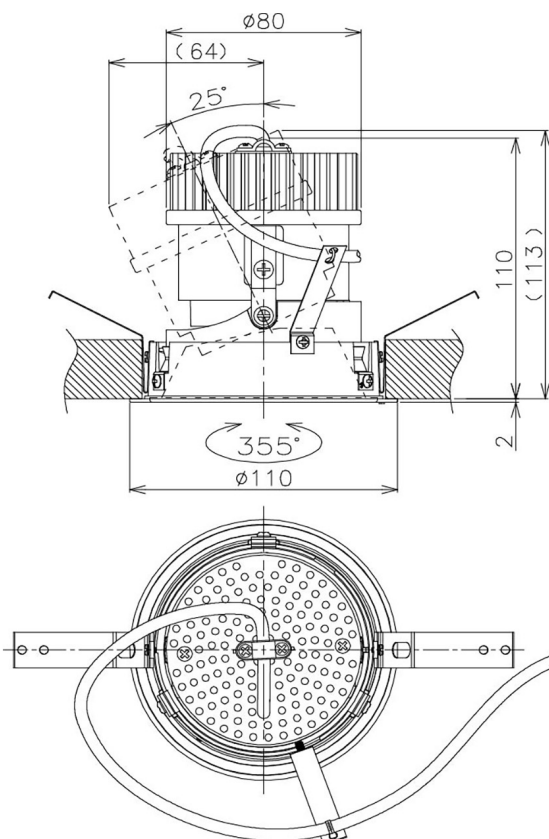

Item no. DD105-2135DW9030

Series Name: Φ 100 Lens type Adjustable downlight, Antiglare

With Dark Mirror Reflector

Installation	Recessed mount
Type	
Fixture wattage	21W
Beam angle	36 deg
Color Temp.	3000K
CRI	Ra>90
Luminous	1775 lm
Body	Die-cast aluminum alloy
Body finish	N/A
Trim finish	White
Reflector finish	Dark Mirror
IP Rate	IP20
Light source	COB module
Input Voltage	AC220~240V
Dimming Type	Non-Dimmable
Certificate	CE, CCC
Cut Hole	100mm

Height (Weight)	
31.8W	152 (0.9kg)
24.3W	152 (0.9kg)
21.0W	115 (0.8kg)
14.0W	115 (0.8kg)