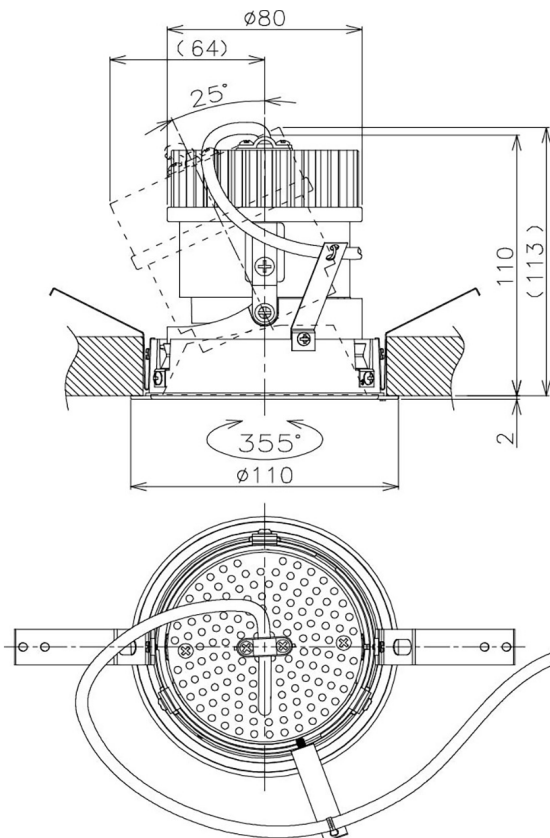

Item no. DD105-2135DW9030

Series Name: Φ 100 Lens type Adjustable downlight, Antiglare

With Dark Mirror Reflector

Installation	Recessed mount
Type	Φ 100 Lens type Adjustable downlight, Antiglare
Fixture wattage	21W
Beam angle	36 deg
Color Temp.	3000K
CRI	Ra>90
Luminous	1775 lm
Body	Die-cast aluminum alloy
Body finish	N/A
Trim finish	White
Reflector finish	Dark Mirror
IP Rate	IP20
Light source	COB module
Input Voltage	AC220~240V
Dimming Type	Non-Dimmable
Certificate	CE, CCC
Cut Hole	100mm

Height (Weight)	
31.8W	152 (0.9kg)
24.3W	152 (0.9kg)
21.0W	115 (0.8kg)
14.0W	115 (0.8kg)