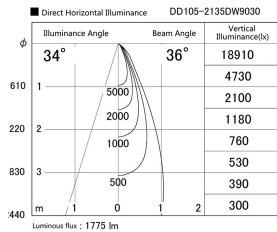

Item no. DD105-2135DW9030

Series Name: Φ 100 Lens type Adjustable downlight, Antiglare

With Dark Mirror Reflector

Installation	Recessed mount
Type	
Fixture wattage	21W
Beam angle	36 deg
Color Temp.	3000K
CRI	Ra>90
Luminous	1775 lm
Body	Die-cast aluminum alloy
Body finish	N/A
Trim finish	White
Reflector finish	Dark Mirror
IP Rate	IP20
Light source	COB module
Input Voltage	AC220~240V
Dimming Type	Non-Dimmable
Certificate	CE, CCC
Cut Hole	100mm

Height (Weight)	
31.8W	152 (0.9kg)
24.3W	152 (0.9kg)
21.0W	115 (0.8kg)
14.0W	115 (0.8kg)