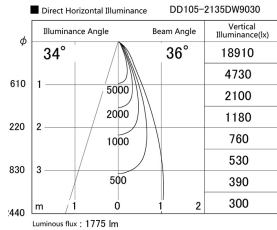

Item no. DD105-2135DW9030

Series Name: Φ 100 Lens type Adjustable downlight, Antiglare

With Dark Mirror Reflector

Installation	Recessed mount
Type	Φ 100 Lens type Adjustable downlight, Antiglare
Fixture wattage	21W
Beam angle	36 deg
Color Temp.	3000K
CRI	Ra>90
Luminous	1775 lm
Body	Die-cast aluminum alloy
Body finish	N/A
Trim finish	White
Reflector finish	Dark Mirror
IP Rate	IP20
Light source	COB module
Input Voltage	AC220~240V
Dimming Type	Non-Dimmable
Certificate	CE, CCC
Cut Hole	100mm

Height (Weight)	
31.8W	152 (0.9kg)
24.3W	152 (0.9kg)
21.0W	115 (0.8kg)
14.0W	115 (0.8kg)