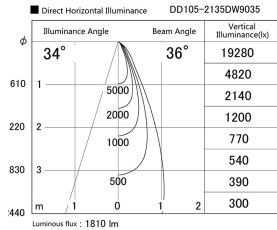

Item no. DD105-2135DW9035

Series Name:  $\Phi$ 100 Lens type Adjustable downlight, Antiglare

With Dark Mirror Reflector

Installation	Recessed mount
Type	
Fixture wattage	21W
Beam angle	36 deg
Color Temp.	3500K
CRI	Ra>90
Luminous	1810 lm
Body	Die-cast aluminum alloy
Body finish	N/A
Trim finish	White
Reflector finish	Dark Mirror
IP Rate	IP20
Light source	COB module
Input Voltage	AC220~240V
Dimming Type	Non-Dimmable
Certificate	CE, CCC
Cut Hole	100mm

Height (Weight)	
31.8W	152 (0.9kg)
24.3W	152 (0.9kg)
21.0W	115 (0.8kg)
14.0W	115 (0.8kg)