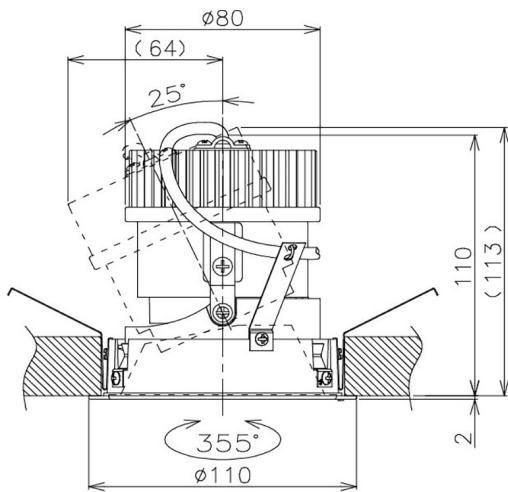

Item no. DD105-2135DW9035

Series Name:  $\Phi$ 100 Lens type Adjustable downlight, Antiglare

With Dark Mirror Reflector

Installation	Recessed mount
Type	
Fixture wattage	21W
Beam angle	36 deg
Color Temp.	3500K
CRI	Ra>90
Luminous	1810 lm
Body	Die-cast aluminum alloy
Body finish	N/A
Trim finish	White
Reflector finish	Dark Mirror
IP Rate	IP20
Light source	COB module
Input Voltage	AC220~240V
Dimming Type	Non-Dimmable
Certificate	CE, CCC
Cut Hole	100mm

Height (Weight)	
31.8W	152 (0.9kg)
24.3W	152 (0.9kg)
21.0W	115 (0.8kg)
14.0W	115 (0.8kg)