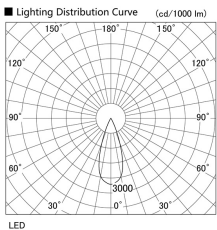

Item no. DD105-2135DW9035

Series Name:  $\Phi$ 100 Lens type Adjustable downlight, Antiglare

With Dark Mirror Reflector

Installation	Recessed mount
Type	
Fixture wattage	21W
Beam angle	36 deg
Color Temp.	3500K
CRI	Ra>90
Luminous	1810 lm
Body	Die-cast aluminum alloy
Body finish	N/A
Trim finish	White
Reflector finish	Dark Mirror
IP Rate	IP20
Light source	COB module
Input Voltage	AC220~240V
Dimming Type	Non-Dimmable
Certificate	CE, CCC
Cut Hole	100mm

Height (Weight)	
31.8W	152 (0.9kg)
24.3W	152 (0.9kg)
21.0W	115 (0.8kg)
14.0W	115 (0.8kg)