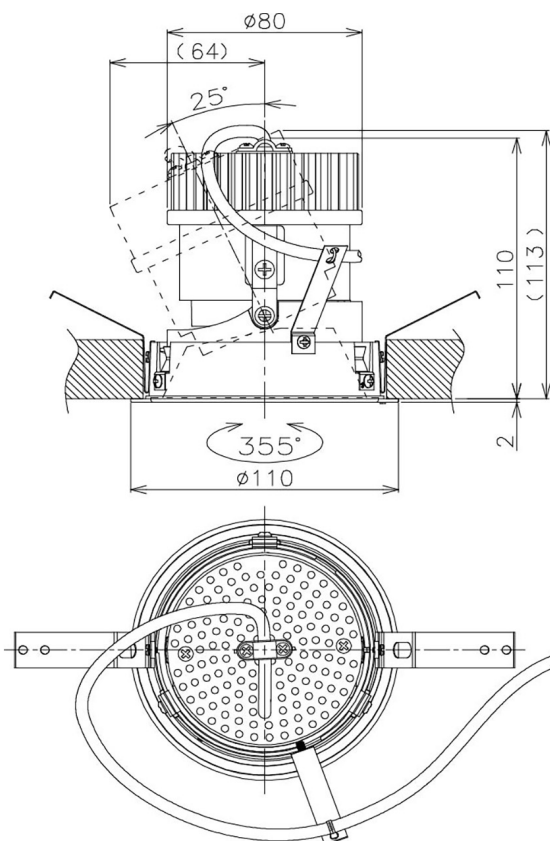

Item no. DD105-2135DW9040

Series Name:  $\Phi$ 100 Lens type Adjustable downlight, Antiglare

With Dark Mirror Reflector

Installation	Recessed mount
Type	
Fixture wattage	21W
Beam angle	36 deg
Color Temp.	4000K
CRI	Ra>90
Luminous	1825 lm
Body	Die-cast aluminum alloy
Body finish	N/A
Trim finish	White
Reflector finish	Dark Mirror
IP Rate	IP20
Light source	COB module
Input Voltage	AC220~240V
Dimming Type	Non-Dimmable
Certificate	CE, CCC
Cut Hole	100mm

Height (Weight)	
31.8W	152 (0.9kg)
24.3W	152 (0.9kg)
21.0W	115 (0.8kg)
14.0W	115 (0.8kg)