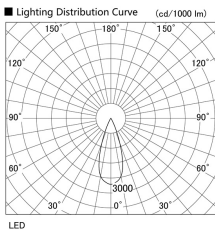

Item no. DD105-2135DW9040

Series Name:  $\Phi$ 100 Lens type Adjustable downlight, Antiglare

With Dark Mirror Reflector

Installation	Recessed mount
Type	
Fixture wattage	21W
Beam angle	36 deg
Color Temp.	4000K
CRI	Ra>90
Luminous	1825 lm
Body	Die-cast aluminum alloy
Body finish	N/A
Trim finish	White
Reflector finish	Dark Mirror
IP Rate	IP20
Light source	COB module
Input Voltage	AC220~240V
Dimming Type	Non-Dimmable
Certificate	CE, CCC
Cut Hole	100mm

Height (Weight)	
31.8W	152 (0.9kg)
24.3W	152 (0.9kg)
21.0W	115 (0.8kg)
14.0W	115 (0.8kg)