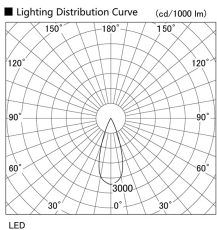

Item no. DD105-2135DW9040

Series Name: Φ 100 Lens type Adjustable downlight, Antiglare

With Dark Mirror Reflector

Installation	Recessed mount
Type	Φ 100 Lens type Adjustable downlight, Antiglare
Fixture wattage	21W
Beam angle	36 deg
Color Temp.	4000K
CRI	Ra>90
Luminous	1825 lm
Body	Die-cast aluminum alloy
Body finish	N/A
Trim finish	White
Reflector finish	Dark Mirror
IP Rate	IP20
Light source	COB module
Input Voltage	AC220~240V
Dimming Type	Non-Dimmable
Certificate	CE, CCC
Cut Hole	100mm

Height (Weight)	
31.8W	152 (0.9kg)
24.3W	152 (0.9kg)
21.0W	115 (0.8kg)
14.0W	115 (0.8kg)