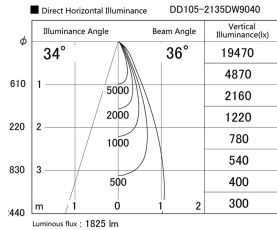

Item no. DD105-2135DW9040

Series Name: Φ 100 Lens type Adjustable downlight, Antiglare

With Dark Mirror Reflector

Installation	Recessed mount
Type	Φ 100 Lens type Adjustable downlight, Antiglare
Fixture wattage	21W
Beam angle	36 deg
Color Temp.	4000K
CRI	Ra>90
Luminous	1825 lm
Body	Die-cast aluminum alloy
Body finish	N/A
Trim finish	White
Reflector finish	Dark Mirror
IP Rate	IP20
Light source	COB module
Input Voltage	AC220~240V
Dimming Type	Non-Dimmable
Certificate	CE, CCC
Cut Hole	100mm

Height (Weight)	
31.8W	152 (0.9kg)
24.3W	152 (0.9kg)
21.0W	115 (0.8kg)
14.0W	115 (0.8kg)