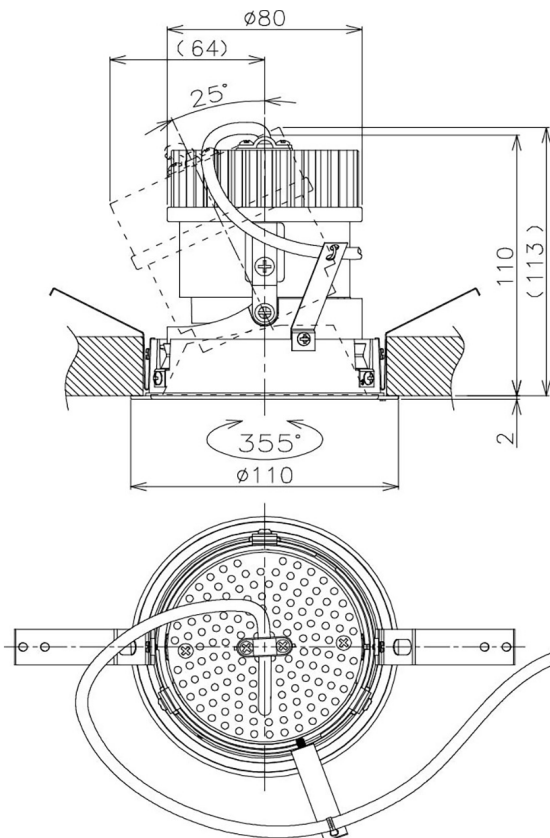

Item no. DD105-2135DW9040

Series Name: Φ 100 Lens type Adjustable downlight, Antiglare

With Dark Mirror Reflector

Installation	Recessed mount
Type	Φ 100 Lens type Adjustable downlight, Antiglare
Fixture wattage	21W
Beam angle	36 deg
Color Temp.	4000K
CRI	Ra>90
Luminous	1825 lm
Body	Die-cast aluminum alloy
Body finish	N/A
Trim finish	White
Reflector finish	Dark Mirror
IP Rate	IP20
Light source	COB module
Input Voltage	AC220~240V
Dimming Type	Non-Dimmable
Certificate	CE, CCC
Cut Hole	100mm

Height (Weight)	
31.8W	152 (0.9kg)
24.3W	152 (0.9kg)
21.0W	115 (0.8kg)
14.0W	115 (0.8kg)