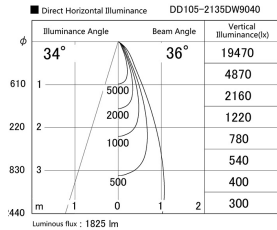

Item no. DD105-2135DW9040

Series Name:  $\Phi$ 100 Lens type Adjustable downlight, Antiglare

With Dark Mirror Reflector

Installation	Recessed mount
Type	
Fixture wattage	21W
Beam angle	36 deg
Color Temp.	4000K
CRI	Ra>90
Luminous	1825 lm
Body	Die-cast aluminum alloy
Body finish	N/A
Trim finish	White
Reflector finish	Dark Mirror
IP Rate	IP20
Light source	COB module
Input Voltage	AC220~240V
Dimming Type	Non-Dimmable
Certificate	CE, CCC
Cut Hole	100mm

Height (Weight)	
31.8W	152 (0.9kg)
24.3W	152 (0.9kg)
21.0W	115 (0.8kg)
14.0W	115 (0.8kg)