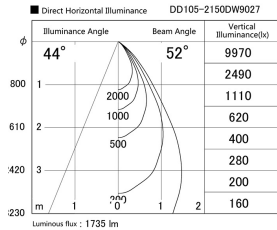

Item no. DD105-2150DW9027

Series Name:  $\Phi$ 100 Lens type Adjustable downlight, Antiglare

With Dark Mirror Reflector

Installation	Recessed mount
Type	
Fixture wattage	21W
Beam angle	52 deg
Color Temp.	2700K
CRI	Ra>90
Luminous	1735 lm
Body	Die-cast aluminum alloy
Body finish	N/A
Trim finish	White
Reflector finish	Dark Mirror
IP Rate	IP20
Light source	COB module
Input Voltage	AC220~240V
Dimming Type	Non-Dimmable
Certificate	CE, CCC
Cut Hole	100mm

Height (Weight)	
31.8W	152 (0.9kg)
24.3W	152 (0.9kg)
21.0W	115 (0.8kg)
14.0W	115 (0.8kg)