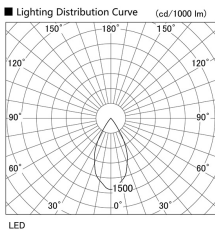

Item no. DD105-2150DW9027

Series Name:  $\Phi$ 100 Lens type Adjustable downlight, Antiglare

With Dark Mirror Reflector

Installation	Recessed mount
Type	
Fixture wattage	21W
Beam angle	52 deg
Color Temp.	2700K
CRI	Ra>90
Luminous	1735 lm
Body	Die-cast aluminum alloy
Body finish	N/A
Trim finish	White
Reflector finish	Dark Mirror
IP Rate	IP20
Light source	COB module
Input Voltage	AC220~240V
Dimming Type	Non-Dimmable
Certificate	CE, CCC
Cut Hole	100mm

Height (Weight)	
31.8W	152 (0.9kg)
24.3W	152 (0.9kg)
21.0W	115 (0.8kg)
14.0W	115 (0.8kg)