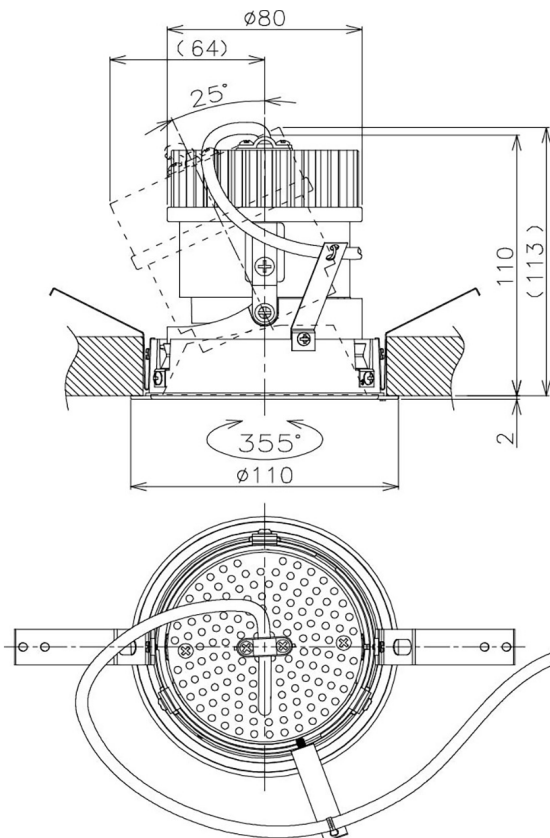

Item no. DD105-2150DW9027

Series Name:  $\Phi$ 100 Lens type Adjustable downlight, Antiglare

With Dark Mirror Reflector

Installation	Recessed mount
Type	
Fixture wattage	21W
Beam angle	52 deg
Color Temp.	2700K
CRI	Ra>90
Luminous	1735 lm
Body	Die-cast aluminum alloy
Body finish	N/A
Trim finish	White
Reflector finish	Dark Mirror
IP Rate	IP20
Light source	COB module
Input Voltage	AC220~240V
Dimming Type	Non-Dimmable
Certificate	CE, CCC
Cut Hole	100mm

Height (Weight)	
31.8W	152 (0.9kg)
24.3W	152 (0.9kg)
21.0W	115 (0.8kg)
14.0W	115 (0.8kg)