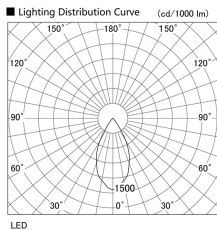

Item no. DD105-2150DW9030

Series Name:  $\Phi$ 100 Lens type Adjustable downlight, Antiglare

With Dark Mirror Reflector

Installation	Recessed mount
Type	
Fixture wattage	21W
Beam angle	52 deg
Color Temp.	3000K
CRI	Ra>90
Luminous	1810 lm
Body	Die-cast aluminum alloy
Body finish	N/A
Trim finish	White
Reflector finish	Dark Mirror
IP Rate	IP20
Light source	COB module
Input Voltage	AC220~240V
Dimming Type	Non-Dimmable
Certificate	CE, CCC
Cut Hole	100mm

Height (Weight)	
31.8W	152 (0.9kg)
24.3W	152 (0.9kg)
21.0W	115 (0.8kg)
14.0W	115 (0.8kg)