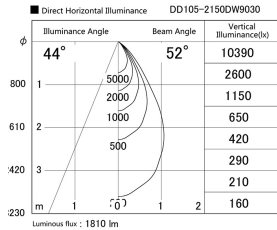

Item no. DD105-2150DW9030

Series Name:  $\Phi$ 100 Lens type Adjustable downlight, Antiglare

With Dark Mirror Reflector

Installation	Recessed mount
Type	
Fixture wattage	21W
Beam angle	52 deg
Color Temp.	3000K
CRI	Ra>90
Luminous	1810 lm
Body	Die-cast aluminum alloy
Body finish	N/A
Trim finish	White
Reflector finish	Dark Mirror
IP Rate	IP20
Light source	COB module
Input Voltage	AC220~240V
Dimming Type	Non-Dimmable
Certificate	CE, CCC
Cut Hole	100mm

Height (Weight)	
31.8W	152 (0.9kg)
24.3W	152 (0.9kg)
21.0W	115 (0.8kg)
14.0W	115 (0.8kg)