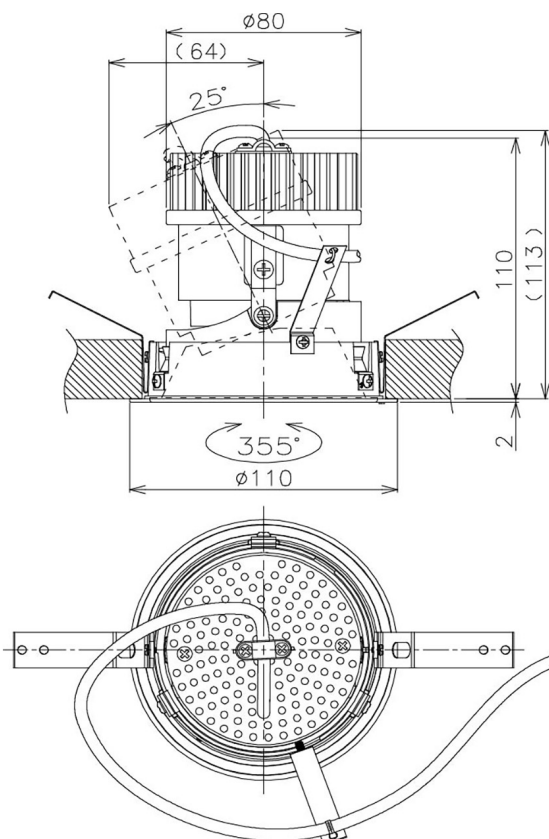

Item no. DD105-2150DW9030

Series Name:  $\Phi$ 100 Lens type Adjustable downlight, Antiglare

With Dark Mirror Reflector

Installation	Recessed mount
Type	
Fixture wattage	21W
Beam angle	52 deg
Color Temp.	3000K
CRI	Ra>90
Luminous	1810 lm
Body	Die-cast aluminum alloy
Body finish	N/A
Trim finish	White
Reflector finish	Dark Mirror
IP Rate	IP20
Light source	COB module
Input Voltage	AC220~240V
Dimming Type	Non-Dimmable
Certificate	CE, CCC
Cut Hole	100mm

Height (Weight)	
31.8W	152 (0.9kg)
24.3W	152 (0.9kg)
21.0W	115 (0.8kg)
14.0W	115 (0.8kg)