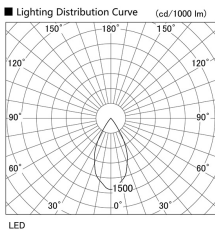

Item no. DD105-2150DW9035

Series Name: Φ 100 Lens type Adjustable downlight, Antiglare

With Dark Mirror Reflector

Installation	Recessed mount
Type	
Fixture wattage	21W
Beam angle	52 deg
Color Temp.	3500K
CRI	Ra>90
Luminous	1845 lm
Body	Die-cast aluminum alloy
Body finish	N/A
Trim finish	White
Reflector finish	Dark Mirror
IP Rate	IP20
Light source	COB module
Input Voltage	AC220~240V
Dimming Type	Non-Dimmable
Certificate	CE, CCC
Cut Hole	100mm

Height (Weight)	
31.8W	152 (0.9kg)
24.3W	152 (0.9kg)
21.0W	115 (0.8kg)
14.0W	115 (0.8kg)