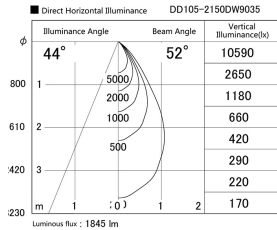

Item no. DD105-2150DW9035

Series Name: Φ 100 Lens type Adjustable downlight, Antiglare

With Dark Mirror Reflector

Installation	Recessed mount
Type	
Fixture wattage	21W
Beam angle	52 deg
Color Temp.	3500K
CRI	Ra>90
Luminous	1845 lm
Body	Die-cast aluminum alloy
Body finish	N/A
Trim finish	White
Reflector finish	Dark Mirror
IP Rate	IP20
Light source	COB module
Input Voltage	AC220~240V
Dimming Type	Non-Dimmable
Certificate	CE, CCC
Cut Hole	100mm

Height (Weight)	
31.8W	152 (0.9kg)
24.3W	152 (0.9kg)
21.0W	115 (0.8kg)
14.0W	115 (0.8kg)