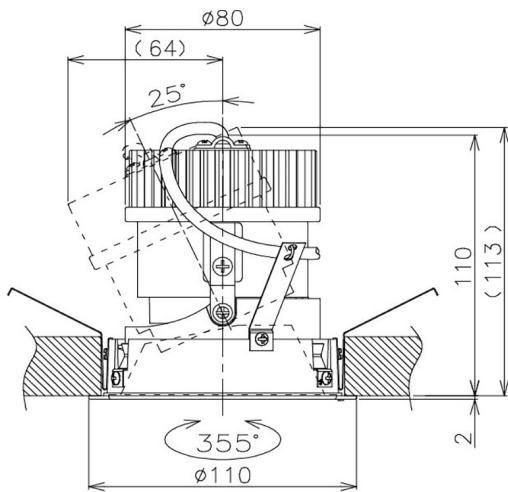

Item no. DD105-2150DW9035

Series Name: Φ 100 Lens type Adjustable downlight, Antiglare

With Dark Mirror Reflector

Installation	Recessed mount
Type	
Fixture wattage	21W
Beam angle	52 deg
Color Temp.	3500K
CRI	Ra>90
Luminous	1845 lm
Body	Die-cast aluminum alloy
Body finish	N/A
Trim finish	White
Reflector finish	Dark Mirror
IP Rate	IP20
Light source	COB module
Input Voltage	AC220~240V
Dimming Type	Non-Dimmable
Certificate	CE, CCC
Cut Hole	100mm

Height (Weight)	
31.8W	152 (0.9kg)
24.3W	152 (0.9kg)
21.0W	115 (0.8kg)
14.0W	115 (0.8kg)