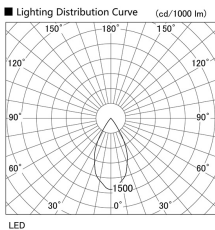

Item no. DD105-2150DW9040

Series Name: Φ 100 Lens type Adjustable downlight, Antiglare

With Dark Mirror Reflector

Installation	Recessed mount
Type	
Fixture wattage	21W
Beam angle	52 deg
Color Temp.	4000K
CRI	Ra>90
Luminous	1860 lm
Body	Die-cast aluminum alloy
Body finish	N/A
Trim finish	White
Reflector finish	Dark Mirror
IP Rate	IP20
Light source	COB module
Input Voltage	AC220~240V
Dimming Type	Non-Dimmable
Certificate	CE, CCC
Cut Hole	100mm

Height (Weight)	
31.8W	152 (0.9kg)
24.3W	152 (0.9kg)
21.0W	115 (0.8kg)
14.0W	115 (0.8kg)