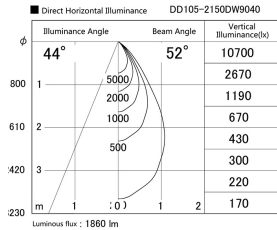

Item no. DD105-2150DW9040

Series Name:  $\Phi$ 100 Lens type Adjustable downlight, Antiglare

With Dark Mirror Reflector

Installation	Recessed mount
Type	$\Phi$ 100 Lens type Adjustable downlight, Antiglare
Fixture wattage	21W
Beam angle	52 deg
Color Temp.	4000K
CRI	Ra>90
Luminous	1860 lm
Body	Die-cast aluminum alloy
Body finish	N/A
Trim finish	White
Reflector finish	Dark Mirror
IP Rate	IP20
Light source	COB module
Input Voltage	AC220~240V
Dimming Type	Non-Dimmable
Certificate	CE, CCC
Cut Hole	100mm

Height (Weight)	
31.8W	152 (0.9kg)
24.3W	152 (0.9kg)
21.0W	115 (0.8kg)
14.0W	115 (0.8kg)