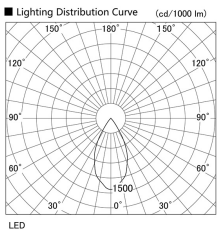

Item no. DD105-2150DW9040

Series Name:  $\Phi$ 100 Lens type Adjustable downlight, Antiglare

With Dark Mirror Reflector

Installation	Recessed mount
Type	$\Phi$ 100 Lens type Adjustable downlight, Antiglare
Fixture wattage	21W
Beam angle	52 deg
Color Temp.	4000K
CRI	Ra>90
Luminous	1860 lm
Body	Die-cast aluminum alloy
Body finish	N/A
Trim finish	White
Reflector finish	Dark Mirror
IP Rate	IP20
Light source	COB module
Input Voltage	AC220~240V
Dimming Type	Non-Dimmable
Certificate	CE, CCC
Cut Hole	100mm

Height (Weight)	
31.8W	152 (0.9kg)
24.3W	152 (0.9kg)
21.0W	115 (0.8kg)
14.0W	115 (0.8kg)