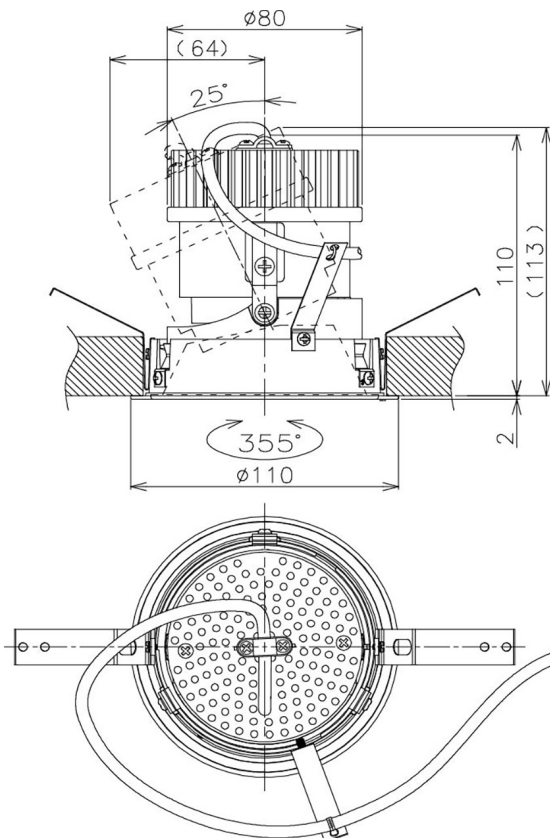

Item no. DD105-2150DW9040

Series Name:  $\Phi$ 100 Lens type Adjustable downlight, Antiglare

With Dark Mirror Reflector

Installation	Recessed mount
Type	$\Phi$ 100 Lens type Adjustable downlight, Antiglare
Fixture wattage	21W
Beam angle	52 deg
Color Temp.	4000K
CRI	Ra>90
Luminous	1860 lm
Body	Die-cast aluminum alloy
Body finish	N/A
Trim finish	White
Reflector finish	Dark Mirror
IP Rate	IP20
Light source	COB module
Input Voltage	AC220~240V
Dimming Type	Non-Dimmable
Certificate	CE, CCC
Cut Hole	100mm

Height (Weight)	
31.8W	152 (0.9kg)
24.3W	152 (0.9kg)
21.0W	115 (0.8kg)
14.0W	115 (0.8kg)