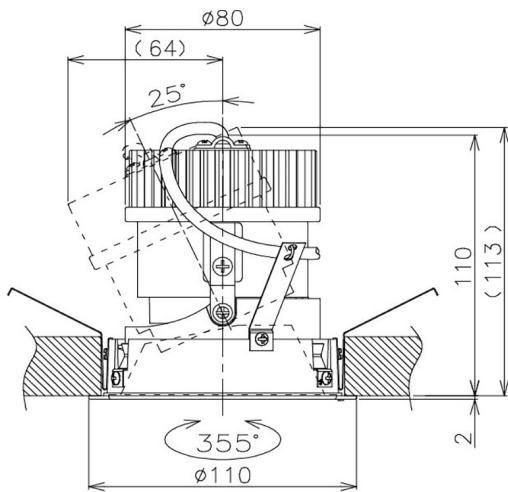

Item no. DD105-2150DW9040

Series Name: Φ 100 Lens type Adjustable downlight, Antiglare

With Dark Mirror Reflector

Installation	Recessed mount
Type	
Fixture wattage	21W
Beam angle	52 deg
Color Temp.	4000K
CRI	Ra>90
Luminous	1860 lm
Body	Die-cast aluminum alloy
Body finish	N/A
Trim finish	White
Reflector finish	Dark Mirror
IP Rate	IP20
Light source	COB module
Input Voltage	AC220~240V
Dimming Type	Non-Dimmable
Certificate	CE, CCC
Cut Hole	100mm

Height (Weight)	
31.8W	152 (0.9kg)
24.3W	152 (0.9kg)
21.0W	115 (0.8kg)
14.0W	115 (0.8kg)