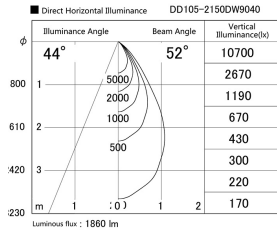

Item no. DD105-2150DW9040

Series Name: Φ 100 Lens type Adjustable downlight, Antiglare

With Dark Mirror Reflector

Installation	Recessed mount
Type	
Fixture wattage	21W
Beam angle	52 deg
Color Temp.	4000K
CRI	Ra>90
Luminous	1860 lm
Body	Die-cast aluminum alloy
Body finish	N/A
Trim finish	White
Reflector finish	Dark Mirror
IP Rate	IP20
Light source	COB module
Input Voltage	AC220~240V
Dimming Type	Non-Dimmable
Certificate	CE, CCC
Cut Hole	100mm

Height (Weight)	
31.8W	152 (0.9kg)
24.3W	152 (0.9kg)
21.0W	115 (0.8kg)
14.0W	115 (0.8kg)