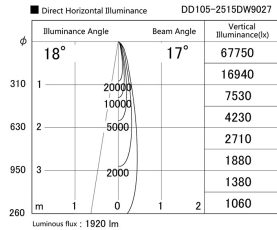

Item no. DD105-2515DW9027

Series Name: Φ 100 Lens type Adjustable downlight, Antiglare

With Dark Mirror Reflector

Installation	Recessed mount
Type	Φ 100 Lens type Adjustable downlight, Antiglare
Fixture wattage	24.3W
Beam angle	17 deg
Color Temp.	2700K
CRI	Ra>90
Luminous	1920 lm
Body	Die-cast aluminum alloy
Body finish	N/A
Trim finish	White
Reflector finish	Dark Mirror
IP Rate	IP20
Light source	COB module
Input Voltage	AC220~240V
Dimming Type	Non-Dimmable
Certificate	CE, CCC
Cut Hole	100mm

Height (Weight)	
31.8W	152 (0.9kg)
24.3W	152 (0.9kg)
21.0W	115 (0.8kg)
14.0W	115 (0.8kg)