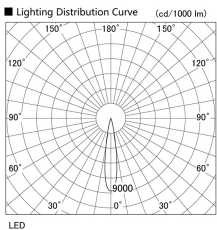

Item no. DD105-2515DW9027

Series Name: Φ 100 Lens type Adjustable downlight, Antiglare

With Dark Mirror Reflector

Installation	Recessed mount
Type	Φ 100 Lens type Adjustable downlight, Antiglare
Fixture wattage	24.3W
Beam angle	17 deg
Color Temp.	2700K
CRI	Ra>90
Luminous	1920 lm
Body	Die-cast aluminum alloy
Body finish	N/A
Trim finish	White
Reflector finish	Dark Mirror
IP Rate	IP20
Light source	COB module
Input Voltage	AC220~240V
Dimming Type	Non-Dimmable
Certificate	CE, CCC
Cut Hole	100mm

Height (Weight)	
31.8W	152 (0.9kg)
24.3W	152 (0.9kg)
21.0W	115 (0.8kg)
14.0W	115 (0.8kg)