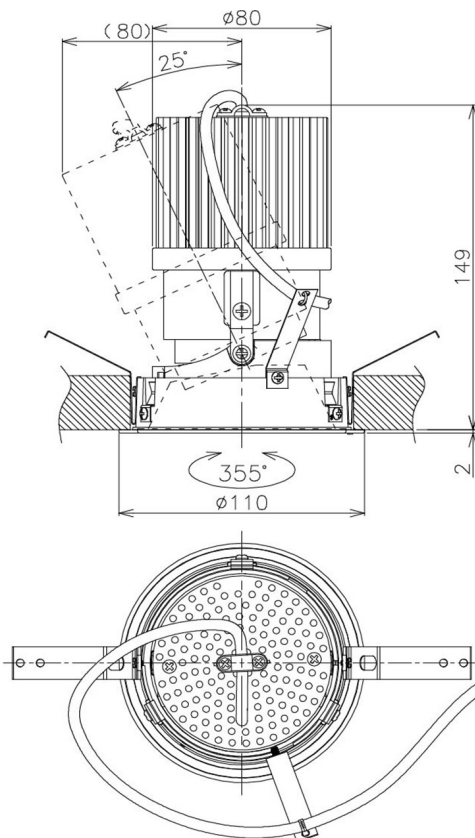

Item no. DD105-2515DW9027

Series Name: Φ 100 Lens type Adjustable downlight, Antiglare

With Dark Mirror Reflector

Installation	Recessed mount
Type	Φ 100 Lens type Adjustable downlight, Antiglare
Fixture wattage	24.3W
Beam angle	17 deg
Color Temp.	2700K
CRI	Ra>90
Luminous	1920 lm
Body	Die-cast aluminum alloy
Body finish	N/A
Trim finish	White
Reflector finish	Dark Mirror
IP Rate	IP20
Light source	COB module
Input Voltage	AC220~240V
Dimming Type	Non-Dimmable
Certificate	CE, CCC
Cut Hole	100mm

Height (Weight)	
31.8W	152 (0.9kg)
24.3W	152 (0.9kg)
21.0W	115 (0.8kg)
14.0W	115 (0.8kg)