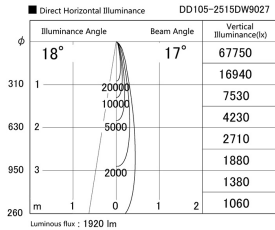

Item no. DD105-2515DW9027

Series Name:  $\Phi$ 100 Lens type Adjustable downlight, Antiglare

With Dark Mirror Reflector

Installation	Recessed mount
Type	
Fixture wattage	24.3W
Beam angle	17 deg
Color Temp.	2700K
CRI	Ra>90
Luminous	1920 lm
Body	Die-cast aluminum alloy
Body finish	N/A
Trim finish	White
Reflector finish	Dark Mirror
IP Rate	IP20
Light source	COB module
Input Voltage	AC220~240V
Dimming Type	Non-Dimmable
Certificate	CE, CCC
Cut Hole	100mm

Height (Weight)	
31.8W	152 (0.9kg)
24.3W	152 (0.9kg)
21.0W	115 (0.8kg)
14.0W	115 (0.8kg)