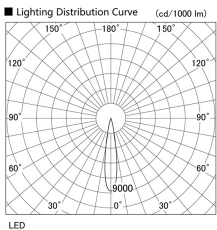

Item no. DD105-2515DW9027

Series Name:  $\Phi$ 100 Lens type Adjustable downlight, Antiglare

With Dark Mirror Reflector

Installation	Recessed mount
Type	
Fixture wattage	24.3W
Beam angle	17 deg
Color Temp.	2700K
CRI	Ra>90
Luminous	1920 lm
Body	Die-cast aluminum alloy
Body finish	N/A
Trim finish	White
Reflector finish	Dark Mirror
IP Rate	IP20
Light source	COB module
Input Voltage	AC220~240V
Dimming Type	Non-Dimmable
Certificate	CE, CCC
Cut Hole	100mm

Height (Weight)	
31.8W	152 (0.9kg)
24.3W	152 (0.9kg)
21.0W	115 (0.8kg)
14.0W	115 (0.8kg)