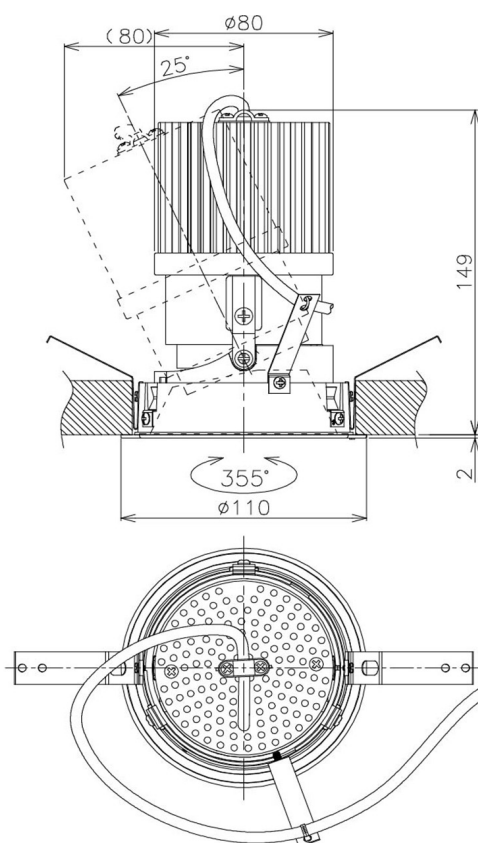

Item no. DD105-2515DW9030

Series Name: Φ 100 Lens type Adjustable downlight, Antiglare

With Dark Mirror Reflector

Installation	Recessed mount
Type	
Fixture wattage	24.3W
Beam angle	17 deg
Color Temp.	3000K
CRI	Ra>90
Luminous	2000 lm
Body	Die-cast aluminum alloy
Body finish	N/A
Trim finish	White
Reflector finish	Dark Mirror
IP Rate	IP20
Light source	COB module
Input Voltage	AC220~240V
Dimming Type	Non-Dimmable
Certificate	CE, CCC
Cut Hole	100mm

Height (Weight)	
31.8W	152 (0.9kg)
24.3W	152 (0.9kg)
21.0W	115 (0.8kg)
14.0W	115 (0.8kg)