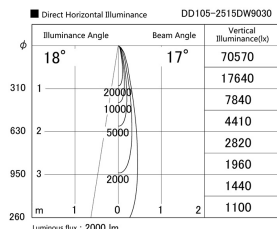

Item no. DD105-2515DW9030

Series Name: Φ 100 Lens type Adjustable downlight, Antiglare

With Dark Mirror Reflector

Installation	Recessed mount
Type	
Fixture wattage	24.3W
Beam angle	17 deg
Color Temp.	3000K
CRI	Ra>90
Luminous	2000 lm
Body	Die-cast aluminum alloy
Body finish	N/A
Trim finish	White
Reflector finish	Dark Mirror
IP Rate	IP20
Light source	COB module
Input Voltage	AC220~240V
Dimming Type	Non-Dimmable
Certificate	CE, CCC
Cut Hole	100mm

Height (Weight)	
31.8W	152 (0.9kg)
24.3W	152 (0.9kg)
21.0W	115 (0.8kg)
14.0W	115 (0.8kg)