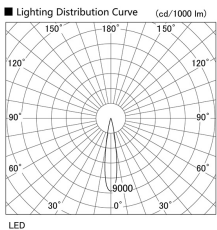

Item no. DD105-2515DW9030

Series Name: Φ 100 Lens type Adjustable downlight, Antiglare

With Dark Mirror Reflector

Installation	Recessed mount
Type	Φ 100 Lens type Adjustable downlight, Antiglare
Fixture wattage	24.3W
Beam angle	17 deg
Color Temp.	3000K
CRI	Ra>90
Luminous	2000 lm
Body	Die-cast aluminum alloy
Body finish	N/A
Trim finish	White
Reflector finish	Dark Mirror
IP Rate	IP20
Light source	COB module
Input Voltage	AC220~240V
Dimming Type	Non-Dimmable
Certificate	CE, CCC
Cut Hole	100mm

Height (Weight)	
31.8W	152 (0.9kg)
24.3W	152 (0.9kg)
21.0W	115 (0.8kg)
14.0W	115 (0.8kg)