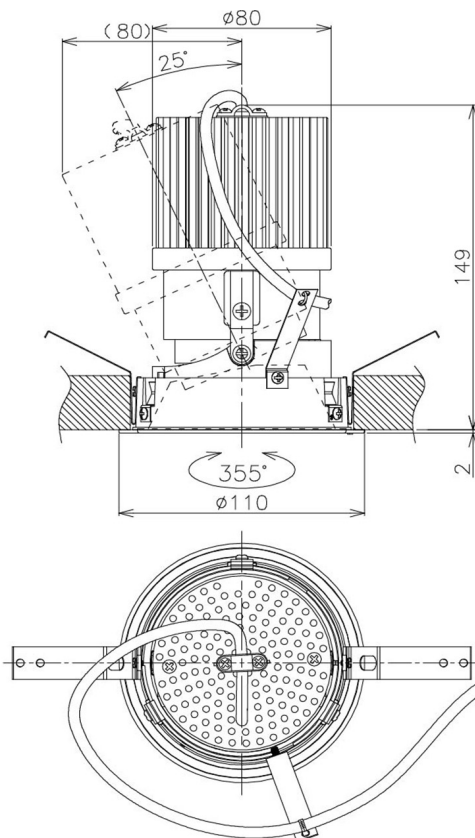

Item no. DD105-2515DW9030

Series Name: Φ 100 Lens type Adjustable downlight, Antiglare

With Dark Mirror Reflector

Installation	Recessed mount
Type	Φ 100 Lens type Adjustable downlight, Antiglare
Fixture wattage	24.3W
Beam angle	17 deg
Color Temp.	3000K
CRI	Ra>90
Luminous	2000 lm
Body	Die-cast aluminum alloy
Body finish	N/A
Trim finish	White
Reflector finish	Dark Mirror
IP Rate	IP20
Light source	COB module
Input Voltage	AC220~240V
Dimming Type	Non-Dimmable
Certificate	CE, CCC
Cut Hole	100mm

Height (Weight)	
31.8W	152 (0.9kg)
24.3W	152 (0.9kg)
21.0W	115 (0.8kg)
14.0W	115 (0.8kg)