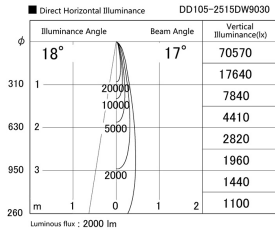

Item no. DD105-2515DW9030

Series Name: Φ 100 Lens type Adjustable downlight, Antiglare

With Dark Mirror Reflector

Installation	Recessed mount
Type	Φ 100 Lens type Adjustable downlight, Antiglare
Fixture wattage	24.3W
Beam angle	17 deg
Color Temp.	3000K
CRI	Ra>90
Luminous	2000 lm
Body	Die-cast aluminum alloy
Body finish	N/A
Trim finish	White
Reflector finish	Dark Mirror
IP Rate	IP20
Light source	COB module
Input Voltage	AC220~240V
Dimming Type	Non-Dimmable
Certificate	CE, CCC
Cut Hole	100mm

Height (Weight)	
31.8W	152 (0.9kg)
24.3W	152 (0.9kg)
21.0W	115 (0.8kg)
14.0W	115 (0.8kg)