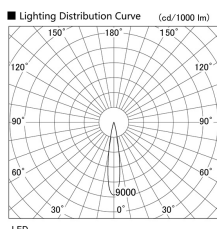

Item no. DD105-2515DW9030

Series Name: Φ 100 Lens type Adjustable downlight, Antiglare

With Dark Mirror Reflector

Installation	Recessed mount
Type	
Fixture wattage	24.3W
Beam angle	17 deg
Color Temp.	3000K
CRI	Ra>90
Luminous	2000 lm
Body	Die-cast aluminum alloy
Body finish	N/A
Trim finish	White
Reflector finish	Dark Mirror
IP Rate	IP20
Light source	COB module
Input Voltage	AC220~240V
Dimming Type	Non-Dimmable
Certificate	CE, CCC
Cut Hole	100mm

Height (Weight)	
31.8W	152 (0.9kg)
24.3W	152 (0.9kg)
21.0W	115 (0.8kg)
14.0W	115 (0.8kg)