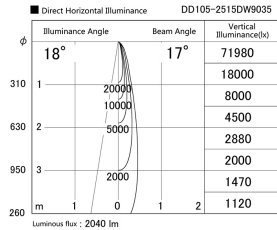

Item no. DD105-2515DW9035

Series Name: Φ 100 Lens type Adjustable downlight, Antiglare

With Dark Mirror Reflector

Installation	Recessed mount
Type	
Fixture wattage	24.3W
Beam angle	17 deg
Color Temp.	3500K
CRI	Ra>90
Luminous	2040 lm
Body	Die-cast aluminum alloy
Body finish	N/A
Trim finish	White
Reflector finish	Dark Mirror
IP Rate	IP20
Light source	COB module
Input Voltage	AC220~240V
Dimming Type	Non-Dimmable
Certificate	CE, CCC
Cut Hole	100mm

Height (Weight)	
31.8W	152 (0.9kg)
24.3W	152 (0.9kg)
21.0W	115 (0.8kg)
14.0W	115 (0.8kg)