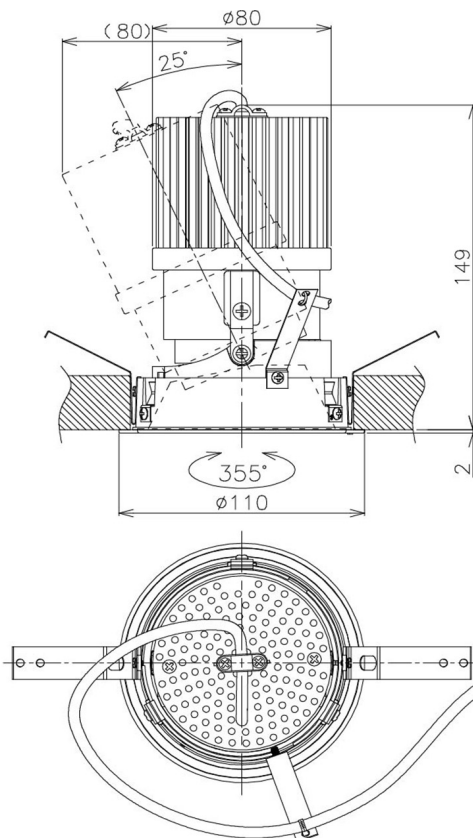

Item no. DD105-2515DW9035

Series Name: Φ 100 Lens type Adjustable downlight, Antiglare

With Dark Mirror Reflector

Installation	Recessed mount
Type	
Fixture wattage	24.3W
Beam angle	17 deg
Color Temp.	3500K
CRI	Ra>90
Luminous	2040 lm
Body	Die-cast aluminum alloy
Body finish	N/A
Trim finish	White
Reflector finish	Dark Mirror
IP Rate	IP20
Light source	COB module
Input Voltage	AC220~240V
Dimming Type	Non-Dimmable
Certificate	CE, CCC
Cut Hole	100mm

Height (Weight)	
31.8W	152 (0.9kg)
24.3W	152 (0.9kg)
21.0W	115 (0.8kg)
14.0W	115 (0.8kg)