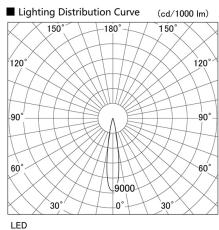

Item no. DD105-2515DW9035

Series Name: Φ 100 Lens type Adjustable downlight, Antiglare

With Dark Mirror Reflector

Installation	Recessed mount
Type	
Fixture wattage	24.3W
Beam angle	17 deg
Color Temp.	3500K
CRI	Ra>90
Luminous	2040 lm
Body	Die-cast aluminum alloy
Body finish	N/A
Trim finish	White
Reflector finish	Dark Mirror
IP Rate	IP20
Light source	COB module
Input Voltage	AC220~240V
Dimming Type	Non-Dimmable
Certificate	CE, CCC
Cut Hole	100mm

Height (Weight)	
31.8W	152 (0.9kg)
24.3W	152 (0.9kg)
21.0W	115 (0.8kg)
14.0W	115 (0.8kg)