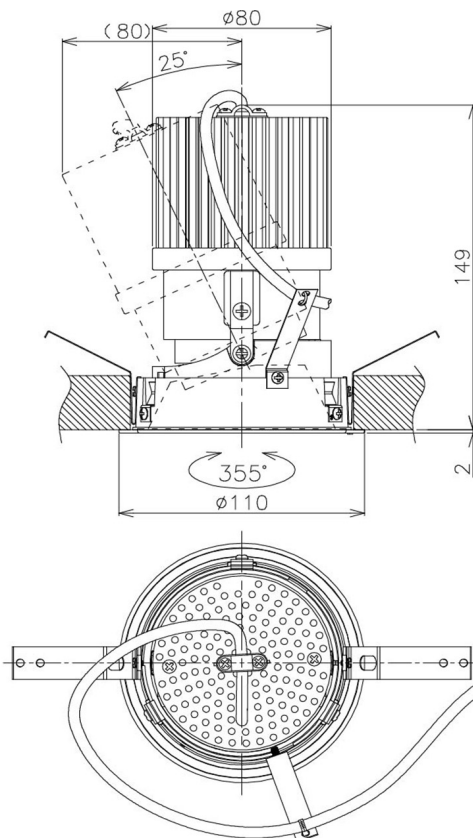

Item no. DD105-2515DW9040

Series Name: Φ 100 Lens type Adjustable downlight, Antiglare

With Dark Mirror Reflector

Installation	Recessed mount
Type	
Fixture wattage	24.3W
Beam angle	17 deg
Color Temp.	4000K
CRI	Ra>90
Luminous	2060 lm
Body	Die-cast aluminum alloy
Body finish	N/A
Trim finish	White
Reflector finish	Dark Mirror
IP Rate	IP20
Light source	COB module
Input Voltage	AC220~240V
Dimming Type	Non-Dimmable
Certificate	CE, CCC
Cut Hole	100mm

Height (Weight)	
31.8W	152 (0.9kg)
24.3W	152 (0.9kg)
21.0W	115 (0.8kg)
14.0W	115 (0.8kg)