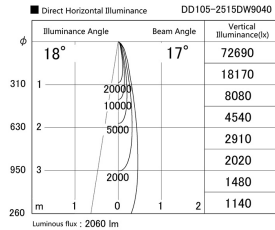

Item no. DD105-2515DW9040

Series Name: Φ 100 Lens type Adjustable downlight, Antiglare

With Dark Mirror Reflector

Installation	Recessed mount
Type	
Fixture wattage	24.3W
Beam angle	17 deg
Color Temp.	4000K
CRI	Ra>90
Luminous	2060 lm
Body	Die-cast aluminum alloy
Body finish	N/A
Trim finish	White
Reflector finish	Dark Mirror
IP Rate	IP20
Light source	COB module
Input Voltage	AC220~240V
Dimming Type	Non-Dimmable
Certificate	CE, CCC
Cut Hole	100mm

Height (Weight)	
31.8W	152 (0.9kg)
24.3W	152 (0.9kg)
21.0W	115 (0.8kg)
14.0W	115 (0.8kg)