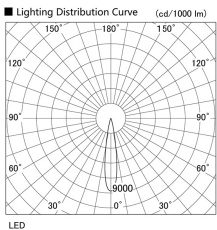

Item no. DD105-2515DW9040

Series Name: Φ 100 Lens type Adjustable downlight, Antiglare

With Dark Mirror Reflector

Installation	Recessed mount
Type	
Fixture wattage	24.3W
Beam angle	17 deg
Color Temp.	4000K
CRI	Ra>90
Luminous	2060 lm
Body	Die-cast aluminum alloy
Body finish	N/A
Trim finish	White
Reflector finish	Dark Mirror
IP Rate	IP20
Light source	COB module
Input Voltage	AC220~240V
Dimming Type	Non-Dimmable
Certificate	CE, CCC
Cut Hole	100mm

Height (Weight)	
31.8W	152 (0.9kg)
24.3W	152 (0.9kg)
21.0W	115 (0.8kg)
14.0W	115 (0.8kg)