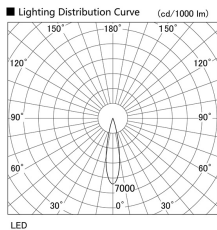

Item no. DD105-2520DW9027

Series Name: Φ 100 Lens type Adjustable downlight, Antiglare

With Dark Mirror Reflector

Installation	Recessed mount
Type	
Fixture wattage	24.3W
Beam angle	22 deg
Color Temp.	2700K
CRI	Ra>90
Luminous	2035 lm
Body	Die-cast aluminum alloy
Body finish	N/A
Trim finish	White
Reflector finish	Dark Mirror
IP Rate	IP20
Light source	COB module
Input Voltage	AC220~240V
Dimming Type	Non-Dimmable
Certificate	CE, CCC
Cut Hole	100mm

Height (Weight)	
31.8W	152 (0.9kg)
24.3W	152 (0.9kg)
21.0W	115 (0.8kg)
14.0W	115 (0.8kg)