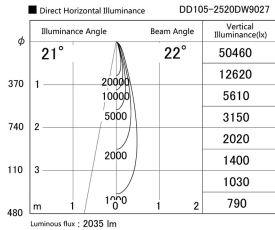

Item no. DD105-2520DW9027

Series Name:  $\Phi$ 100 Lens type Adjustable downlight, Antiglare

With Dark Mirror Reflector

Installation	Recessed mount
Type	
Fixture wattage	24.3W
Beam angle	22 deg
Color Temp.	2700K
CRI	Ra>90
Luminous	2035 lm
Body	Die-cast aluminum alloy
Body finish	N/A
Trim finish	White
Reflector finish	Dark Mirror
IP Rate	IP20
Light source	COB module
Input Voltage	AC220~240V
Dimming Type	Non-Dimmable
Certificate	CE, CCC
Cut Hole	100mm

Height (Weight)	
31.8W	152 (0.9kg)
24.3W	152 (0.9kg)
21.0W	115 (0.8kg)
14.0W	115 (0.8kg)