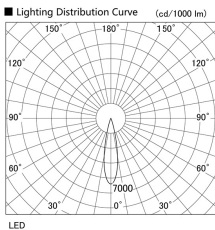

Item no. DD105-2520DW9027

Series Name:  $\Phi$ 100 Lens type Adjustable downlight, Antiglare

With Dark Mirror Reflector

Installation	Recessed mount
Type	
Fixture wattage	24.3W
Beam angle	22 deg
Color Temp.	2700K
CRI	Ra>90
Luminous	2035 lm
Body	Die-cast aluminum alloy
Body finish	N/A
Trim finish	White
Reflector finish	Dark Mirror
IP Rate	IP20
Light source	COB module
Input Voltage	AC220~240V
Dimming Type	Non-Dimmable
Certificate	CE, CCC
Cut Hole	100mm

Height (Weight)	
31.8W	152 (0.9kg)
24.3W	152 (0.9kg)
21.0W	115 (0.8kg)
14.0W	115 (0.8kg)