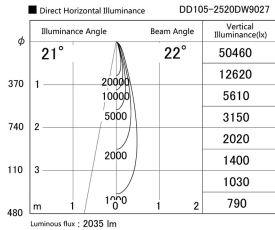

Item no. DD105-2520DW9027

Series Name: Φ 100 Lens type Adjustable downlight, Antiglare

With Dark Mirror Reflector

Installation	Recessed mount
Type	
Fixture wattage	24.3W
Beam angle	22 deg
Color Temp.	2700K
CRI	Ra>90
Luminous	2035 lm
Body	Die-cast aluminum alloy
Body finish	N/A
Trim finish	White
Reflector finish	Dark Mirror
IP Rate	IP20
Light source	COB module
Input Voltage	AC220~240V
Dimming Type	Non-Dimmable
Certificate	CE, CCC
Cut Hole	100mm

Height (Weight)	
31.8W	152 (0.9kg)
24.3W	152 (0.9kg)
21.0W	115 (0.8kg)
14.0W	115 (0.8kg)