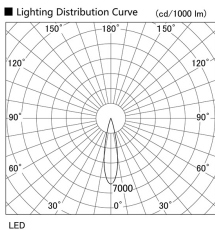

Item no. DD105-2520DW9030

Series Name: Φ 100 Lens type Adjustable downlight, Antiglare

With Dark Mirror Reflector

Installation	Recessed mount
Type	Φ 100 Lens type Adjustable downlight, Antiglare
Fixture wattage	24.3W
Beam angle	22 deg
Color Temp.	3000K
CRI	Ra>90
Luminous	2120 lm
Body	Die-cast aluminum alloy
Body finish	N/A
Trim finish	White
Reflector finish	Dark Mirror
IP Rate	IP20
Light source	COB module
Input Voltage	AC220~240V
Dimming Type	Non-Dimmable
Certificate	CE, CCC
Cut Hole	100mm

Height (Weight)	
31.8W	152 (0.9kg)
24.3W	152 (0.9kg)
21.0W	115 (0.8kg)
14.0W	115 (0.8kg)