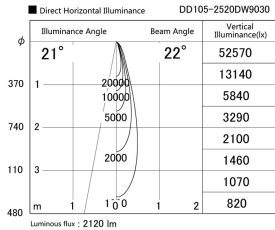

Item no. DD105-2520DW9030

Series Name: Φ 100 Lens type Adjustable downlight, Antiglare

With Dark Mirror Reflector

Installation	Recessed mount
Type	Φ 100 Lens type Adjustable downlight, Antiglare
Fixture wattage	24.3W
Beam angle	22 deg
Color Temp.	3000K
CRI	Ra>90
Luminous	2120 lm
Body	Die-cast aluminum alloy
Body finish	N/A
Trim finish	White
Reflector finish	Dark Mirror
IP Rate	IP20
Light source	COB module
Input Voltage	AC220~240V
Dimming Type	Non-Dimmable
Certificate	CE, CCC
Cut Hole	100mm

Height (Weight)	
31.8W	152 (0.9kg)
24.3W	152 (0.9kg)
21.0W	115 (0.8kg)
14.0W	115 (0.8kg)