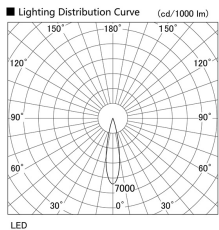

Item no. DD105-2520DW9030

Series Name: Φ 100 Lens type Adjustable downlight, Antiglare

With Dark Mirror Reflector

Installation	Recessed mount
Type	
Fixture wattage	24.3W
Beam angle	22 deg
Color Temp.	3000K
CRI	Ra>90
Luminous	2120 lm
Body	Die-cast aluminum alloy
Body finish	N/A
Trim finish	White
Reflector finish	Dark Mirror
IP Rate	IP20
Light source	COB module
Input Voltage	AC220~240V
Dimming Type	Non-Dimmable
Certificate	CE, CCC
Cut Hole	100mm

Height (Weight)	
31.8W	152 (0.9kg)
24.3W	152 (0.9kg)
21.0W	115 (0.8kg)
14.0W	115 (0.8kg)