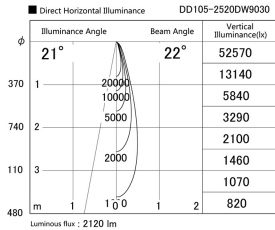

Item no. DD105-2520DW9030

Series Name: Φ 100 Lens type Adjustable downlight, Antiglare

With Dark Mirror Reflector

Installation	Recessed mount
Type	
Fixture wattage	24.3W
Beam angle	22 deg
Color Temp.	3000K
CRI	Ra>90
Luminous	2120 lm
Body	Die-cast aluminum alloy
Body finish	N/A
Trim finish	White
Reflector finish	Dark Mirror
IP Rate	IP20
Light source	COB module
Input Voltage	AC220~240V
Dimming Type	Non-Dimmable
Certificate	CE, CCC
Cut Hole	100mm

Height (Weight)	
31.8W	152 (0.9kg)
24.3W	152 (0.9kg)
21.0W	115 (0.8kg)
14.0W	115 (0.8kg)