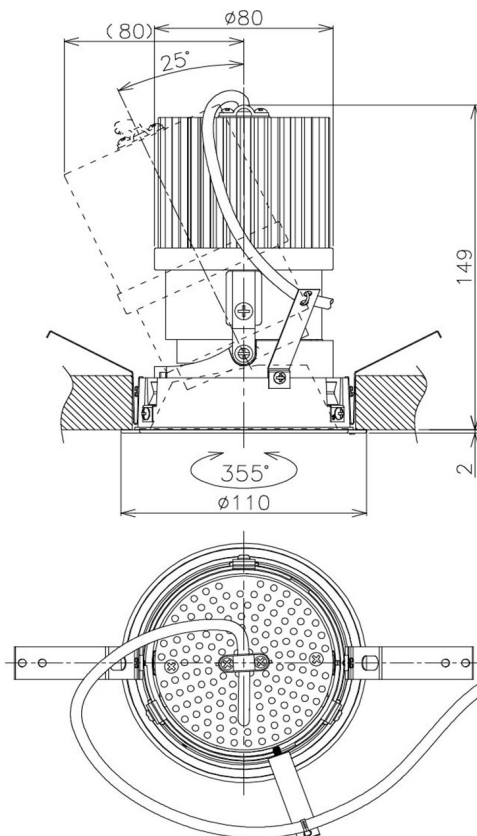

Item no. DD105-2520DW9030

Series Name: Φ 100 Lens type Adjustable downlight, Antiglare

With Dark Mirror Reflector

Installation	Recessed mount
Type	Φ 100 Lens type Adjustable downlight, Antiglare
Fixture wattage	24.3W
Beam angle	22 deg
Color Temp.	3000K
CRI	Ra>90
Luminous	2120 lm
Body	Die-cast aluminum alloy
Body finish	N/A
Trim finish	White
Reflector finish	Dark Mirror
IP Rate	IP20
Light source	COB module
Input Voltage	AC220~240V
Dimming Type	Non-Dimmable
Certificate	CE, CCC
Cut Hole	100mm

Height (Weight)	
31.8W	152 (0.9kg)
24.3W	152 (0.9kg)
21.0W	115 (0.8kg)
14.0W	115 (0.8kg)