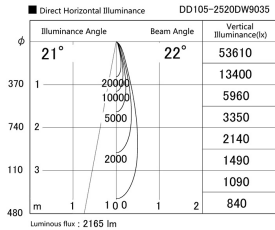

Item no. DD105-2520DW9035

Series Name:  $\Phi$ 100 Lens type Adjustable downlight, Antiglare

With Dark Mirror Reflector

Installation	Recessed mount
Type	$\Phi$ 100 Lens type Adjustable downlight, Antiglare
Fixture wattage	24.3W
Beam angle	22 deg
Color Temp.	3500K
CRI	Ra>90
Luminous	2165 lm
Body	Die-cast aluminum alloy
Body finish	N/A
Trim finish	White
Reflector finish	Dark Mirror
IP Rate	IP20
Light source	COB module
Input Voltage	AC220~240V
Dimming Type	Non-Dimmable
Certificate	CE, CCC
Cut Hole	100mm

Height (Weight)	
31.8W	152 (0.9kg)
24.3W	152 (0.9kg)
21.0W	115 (0.8kg)
14.0W	115 (0.8kg)