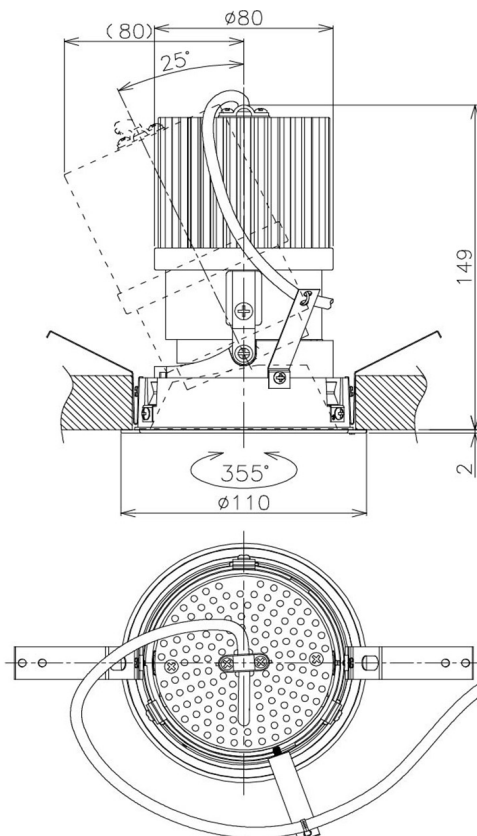

Item no. DD105-2520DW9035

Series Name:  $\Phi$ 100 Lens type Adjustable downlight, Antiglare

With Dark Mirror Reflector

Installation	Recessed mount
Type	$\Phi$ 100 Lens type Adjustable downlight, Antiglare
Fixture wattage	24.3W
Beam angle	22 deg
Color Temp.	3500K
CRI	Ra>90
Luminous	2165 lm
Body	Die-cast aluminum alloy
Body finish	N/A
Trim finish	White
Reflector finish	Dark Mirror
IP Rate	IP20
Light source	COB module
Input Voltage	AC220~240V
Dimming Type	Non-Dimmable
Certificate	CE, CCC
Cut Hole	100mm

Height (Weight)	
31.8W	152 (0.9kg)
24.3W	152 (0.9kg)
21.0W	115 (0.8kg)
14.0W	115 (0.8kg)