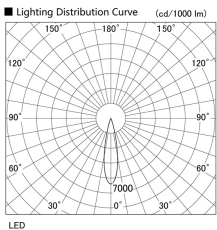

Item no. DD105-2520DW9035

Series Name:  $\Phi$ 100 Lens type Adjustable downlight, Antiglare

With Dark Mirror Reflector

Installation	Recessed mount
Type	$\Phi$ 100 Lens type Adjustable downlight, Antiglare
Fixture wattage	24.3W
Beam angle	22 deg
Color Temp.	3500K
CRI	Ra>90
Luminous	2165 lm
Body	Die-cast aluminum alloy
Body finish	N/A
Trim finish	White
Reflector finish	Dark Mirror
IP Rate	IP20
Light source	COB module
Input Voltage	AC220~240V
Dimming Type	Non-Dimmable
Certificate	CE, CCC
Cut Hole	100mm

Height (Weight)	
31.8W	152 (0.9kg)
24.3W	152 (0.9kg)
21.0W	115 (0.8kg)
14.0W	115 (0.8kg)